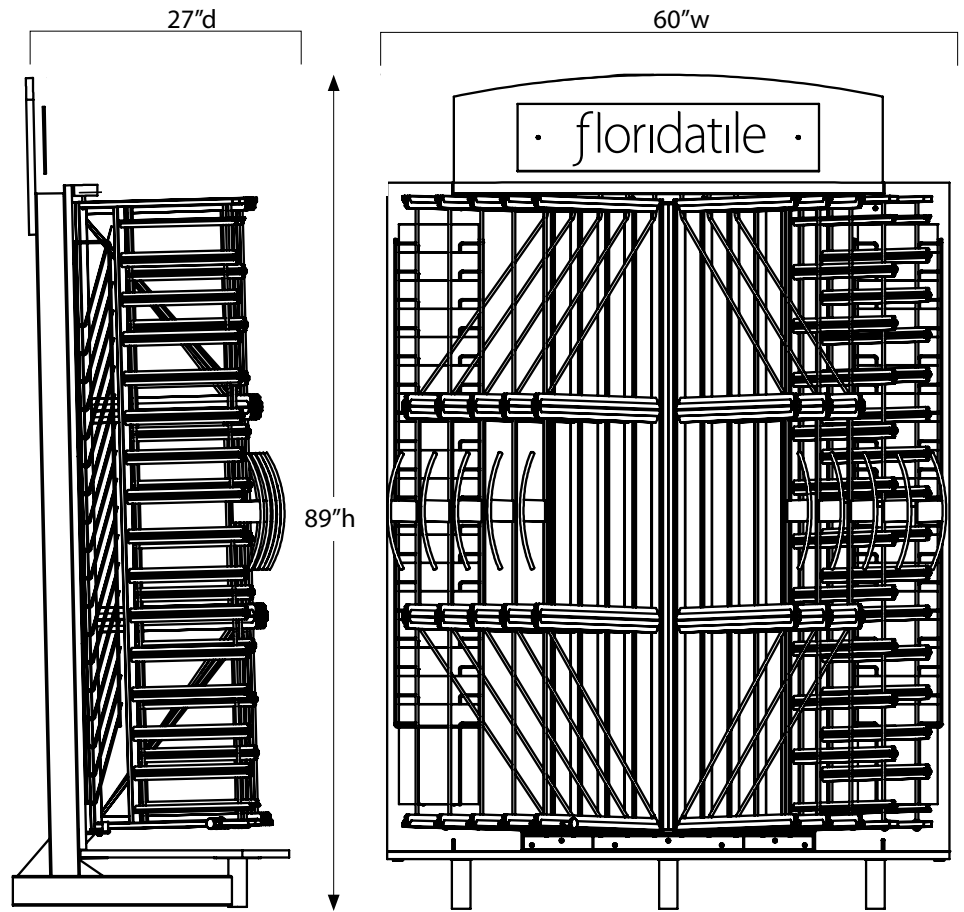

DESIGN SPECTRUM

Overview

We have taken the original concept behind our very popular Design Spectrum display system and enhanced the features and flexibility you need with the style and simplicity you want.

The base display has 10 wings which will accommodate up to 60 dealer boards. By adding listello wings, it can accommodate over 100 different cards in one unit. The literature racks have been moved to the side of the display on either side of the wings and can hold up to 36 of our most popular literature lines and catalogs.

Overall, the entire design condenses many great features into one ergonomically configured layout that warehouses those products you think will best suit your local market. Innovation, versatility, and total concept selling, those are the features we build into every Design Spectrum display system.

ADJUSTABLE LEGS

These legs can be adjusted to compensate for an uneven flooring surface to keep the Design Spectrum perfectly level at all times.

2° ANGLE

The back of the Design Spectrum has a 2° lean added for better balance when the display system is completely filled with dealer boards and card sets.

STEEL FRAME CONSTRUCTION

Manufactured for strength and durability, the frame is tubular steel construction to withstand greater weight and wear and tear than other comparable display systems.

FLAT PACK SHIPPED

Wings are flat packed for easy shipment and storage. This saves on shipping costs for bulk units and is a snap to assemble.