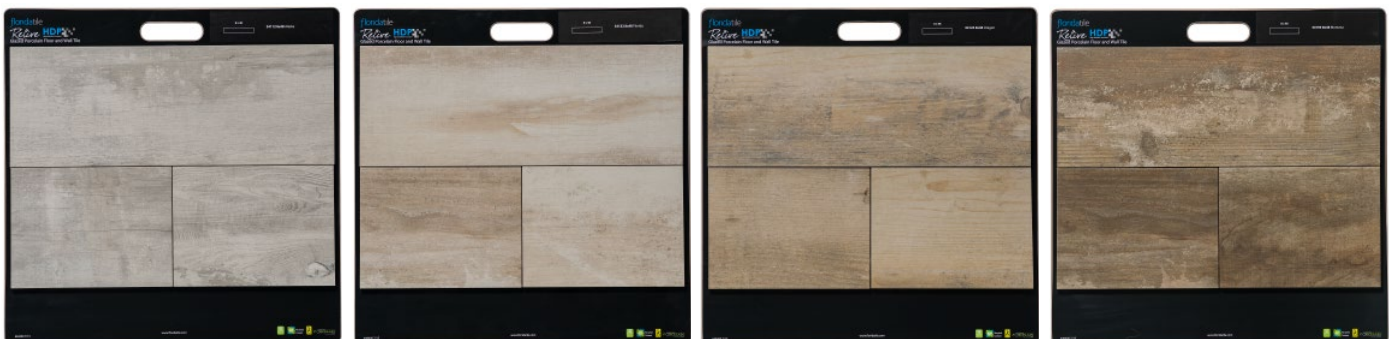

49400 Relive^{HDP}