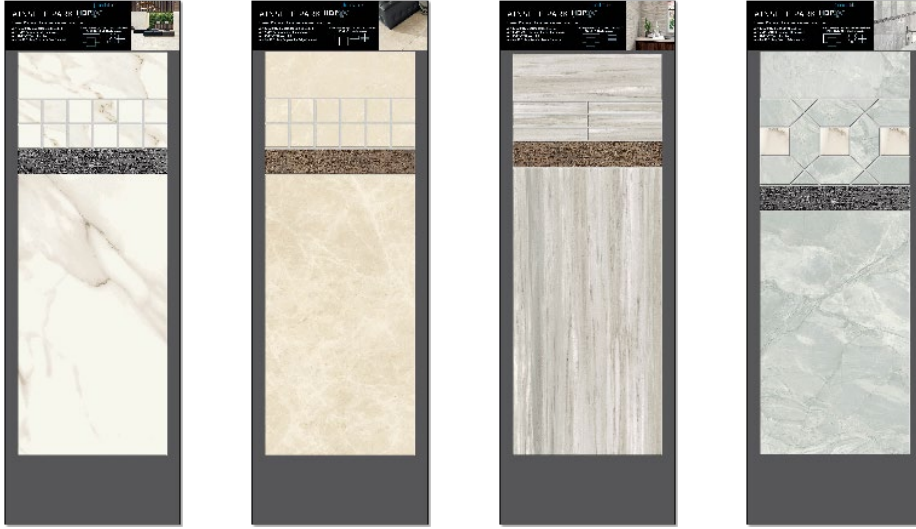

CRADLE DISPLAYS

60023CD Ainslee Park^{HDP} 14"