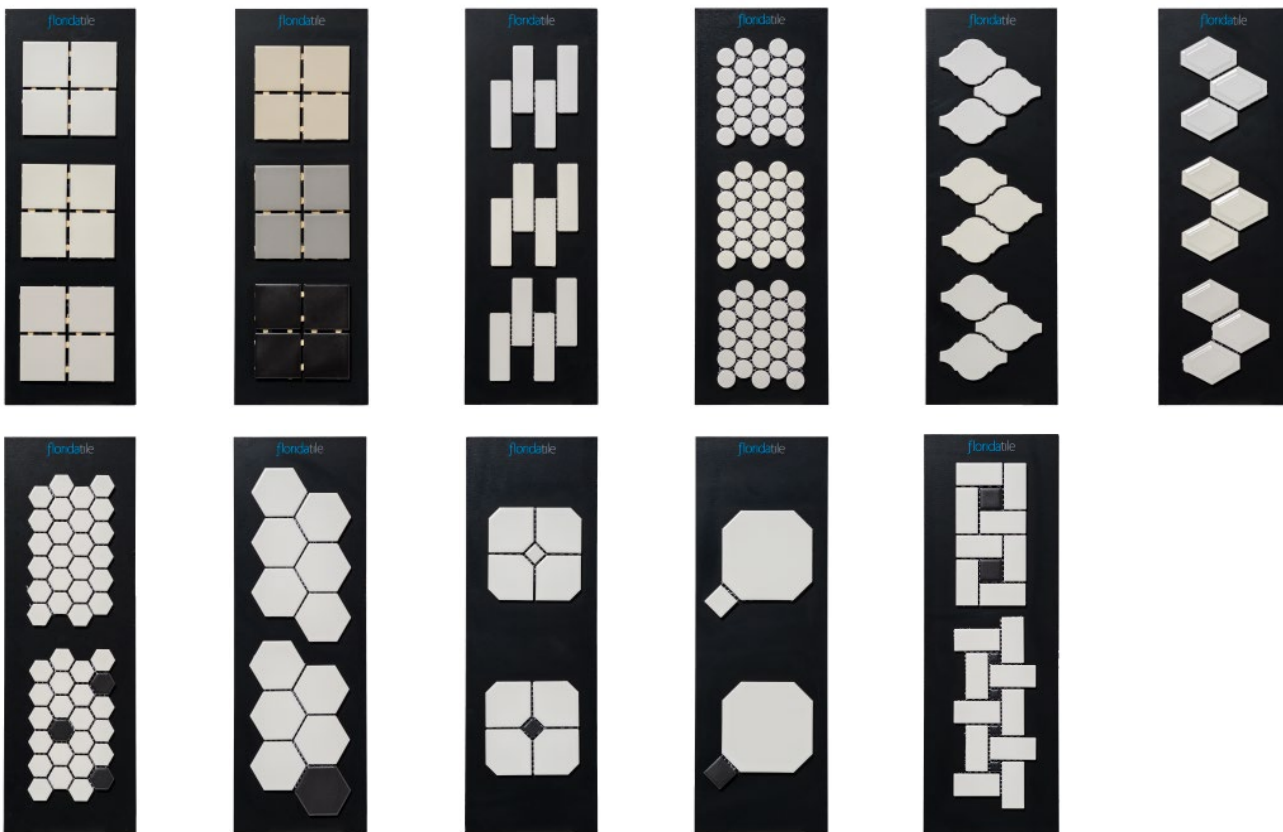

49205 MosaicArt Epic