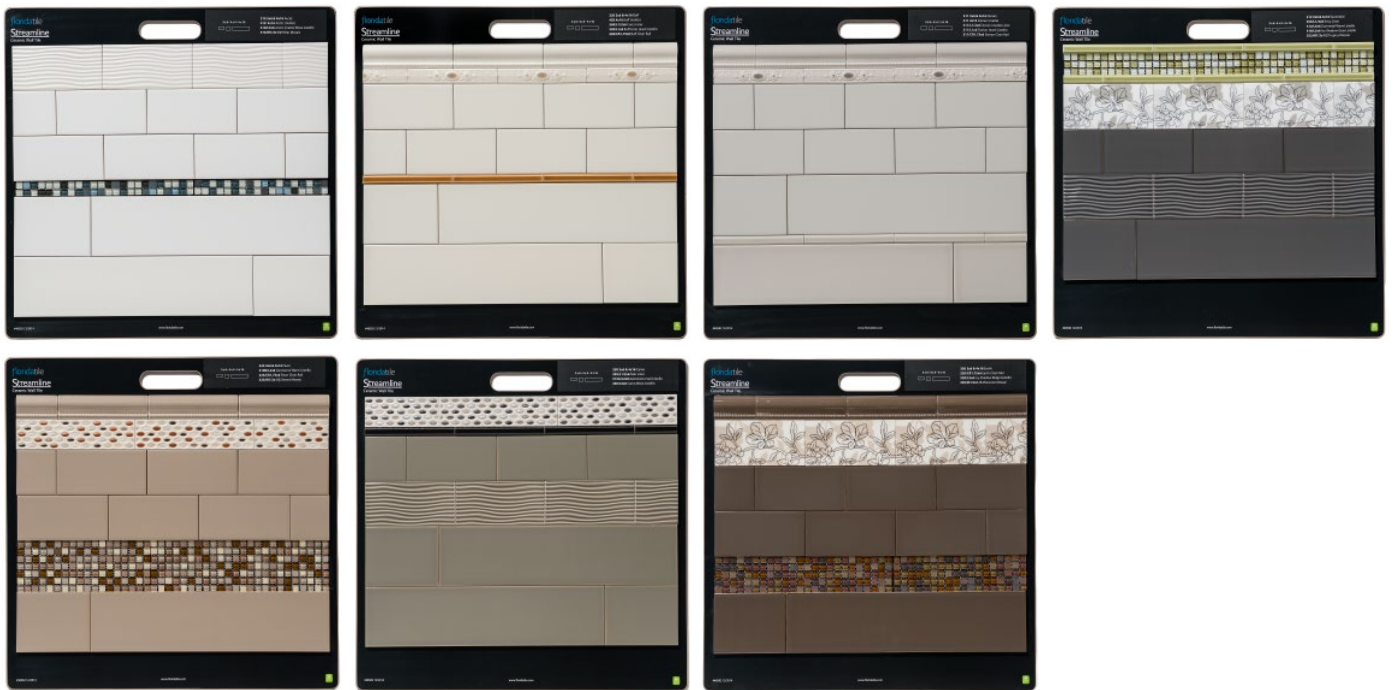

48580 Paramount^{HDP}

49400 Relive^{HDP}

DDB BY COLOR

48584 Retroclassique

48587 Rhyme

DDB BY COLOR

49031 Sequence^{HDP}

48582 Streamline