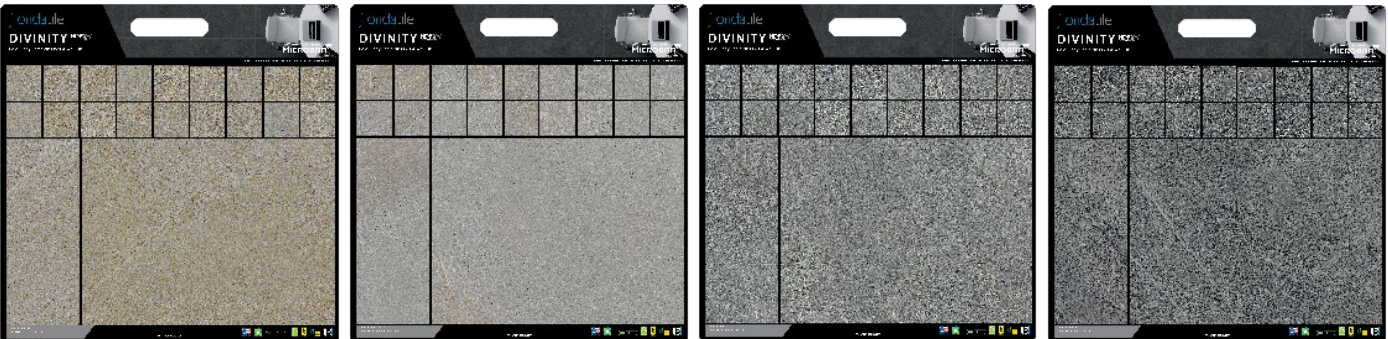

30045DC Divinity^{HDP}