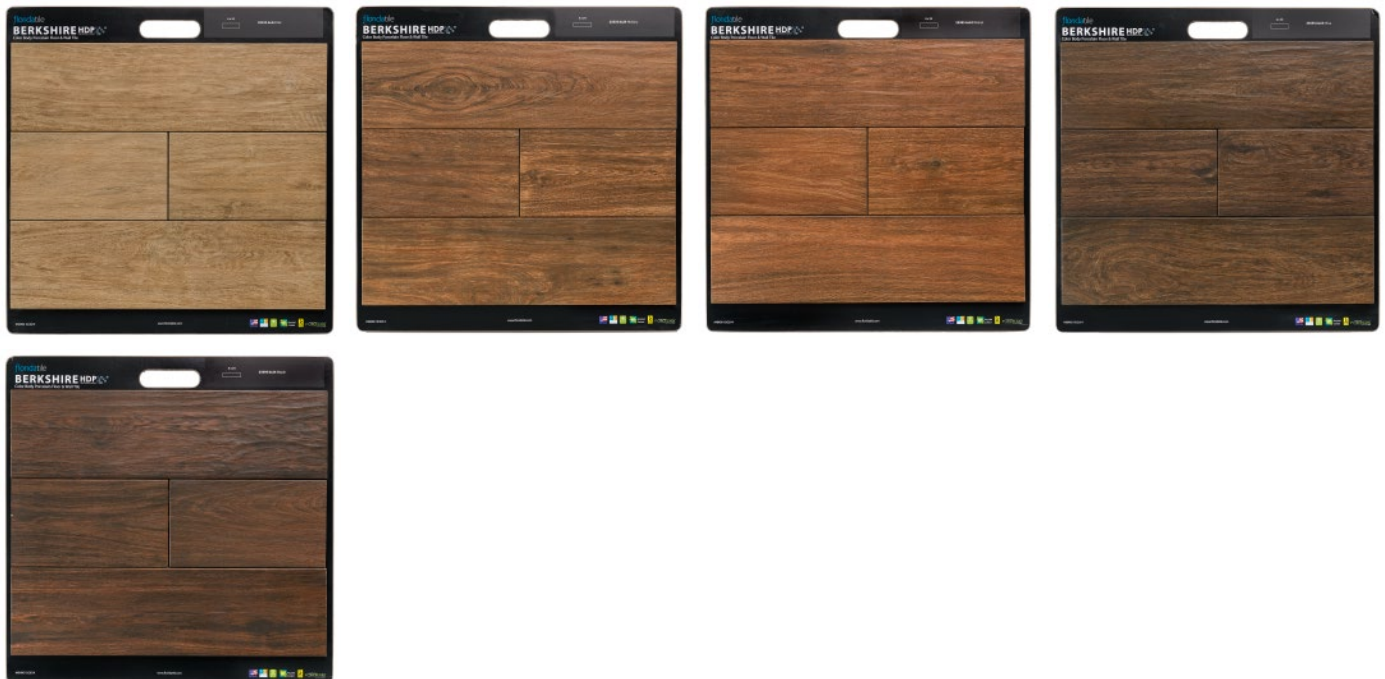

48490 Berkshire^{HDP}