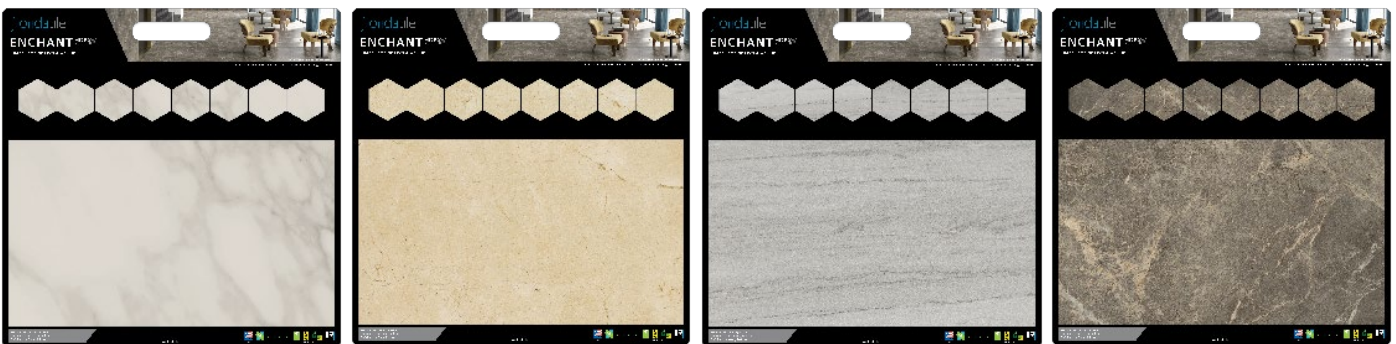

30048DC Enchant^{HDP} (Polished)