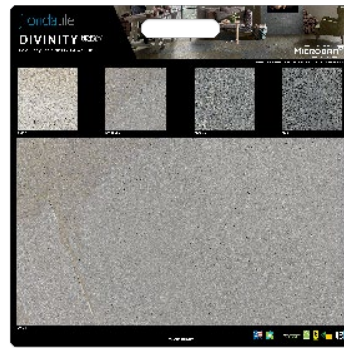

DEALER DISPLAY BOARDS

22" x 22"

- 48200B Blank Dealer Board
- 20023DB Ainslee Park^{HDP} (Floor)
- 20026DB Ainslee Park^{HDP} (Wall)
- 20040DB Alava^{HDP}
- 48447 Aventis^{HDP}
- 48489 Aventis^{HDP} & Time 2.0^{HDP} THINNER
- 48377 Berkshire^{HDP}
- 48916 Cellar^{HDP}
- 48455 Continent^{DP}
- 48443A Craftsman^{DP}
- 20022DB Distillery^{HDP}
- 20045DB Divinity^{HDP}
- 20025DB Edge
- 20047DB Enchant^{HDP} (Matte)
- 20048DB Enchant^{HDP} (Polished)
- 48361 Formations^{HDP}
- 20024DB Genesis^{HDP}
- 48919 Glamour (Floor)
- 48922 Glamour (Wall)
- 48487 Level 10^{HDP}
- 20046DB Local^{HDP}
- 48445 Magnolia^{HDP}
- 48453 Maltese^{DP} (Floor)
- 48454 Maltese^{DP} (Wall)
- 48451 Marquis^{HDP} (Floor)
- 48348 MetalArt Matrix
- 48281 Metropolitan Quarry
- 48906 MosaicArt Epic
- 48442 Natura^{HDP}
- 48943 Nexa^{HDP}
- 20021DB NY2LA^{HDP}
- 48364A Paramount^{HDP}
- 48382 PietraArt Bliss (Travertine & Slate)
- 48456 PietraArt Bliss (Stainless Steel)
- 48914 PietraArt Ledgerstone
- 47349A PietraArt Pebbles
- 30031DB PietraArt Premier Marble (Casablanca)
- 30032DB PietraArt Premier Marble (Makrana)
- 30033DB PietraArt Premier Marble (Crema)
- 30034DB PietraArt Premier Marble (Dahlia)
- 30035DB PietraArt Premier Marble (Giallo)
- 30036DB PietraArt Premier Marble (Argento)
- 30037DB PietraArt Premier Marble (Babeto)
- 30038DB PietraArt Premier Marble (Silver Veincut)
- 48953 Precious^{HDP} (Floor)
- 48950 Precious^{HDP} (Wall)

- 48901 Relive^{HDP}
- 48354 Retroclassique
- 48957 Retroclassique (Mosaics)
- 48449 Rhyme
- 48334A Savannah
- 48945 Sequence^{HDP}
- 48433 Streamline (Field Tile)
- 48441 Streamline (Decos)
- 48488 Restore^{HDP} THINNER
- 48444 Tides^{HDP}
- 48383 Time 2.0
- 20028DB VitraArt Peace of Mind (Field Tile)
- 20029DB VitraArt Peace of Mind (Mosaics)
- 2020DB Wexford^{HDP}