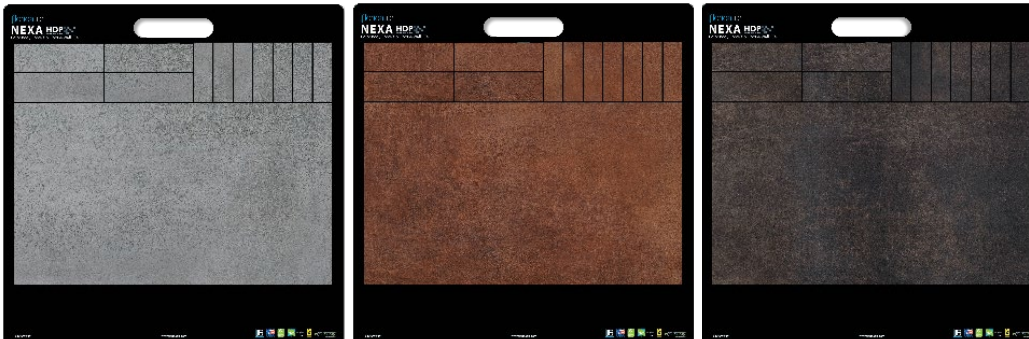

49030 Nexa^{HDP}