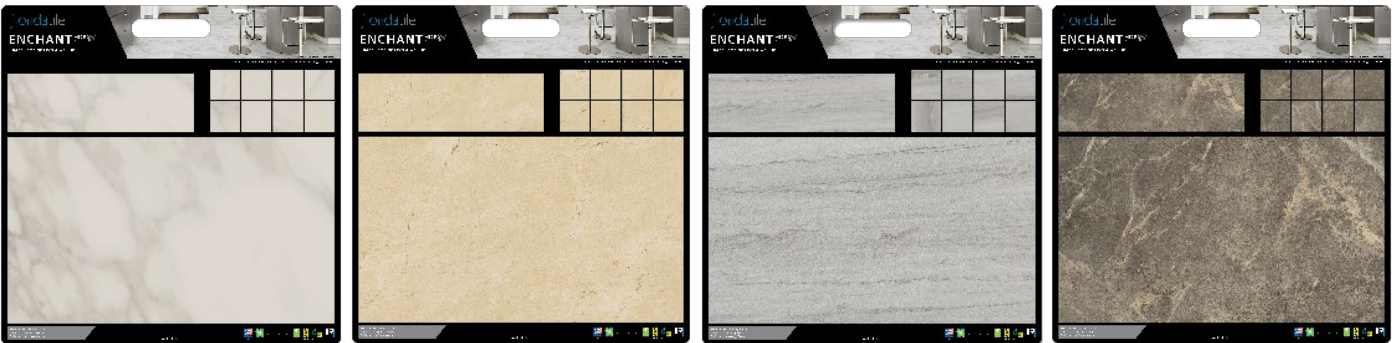

30047DC Enchant^{HDP} (Matte)