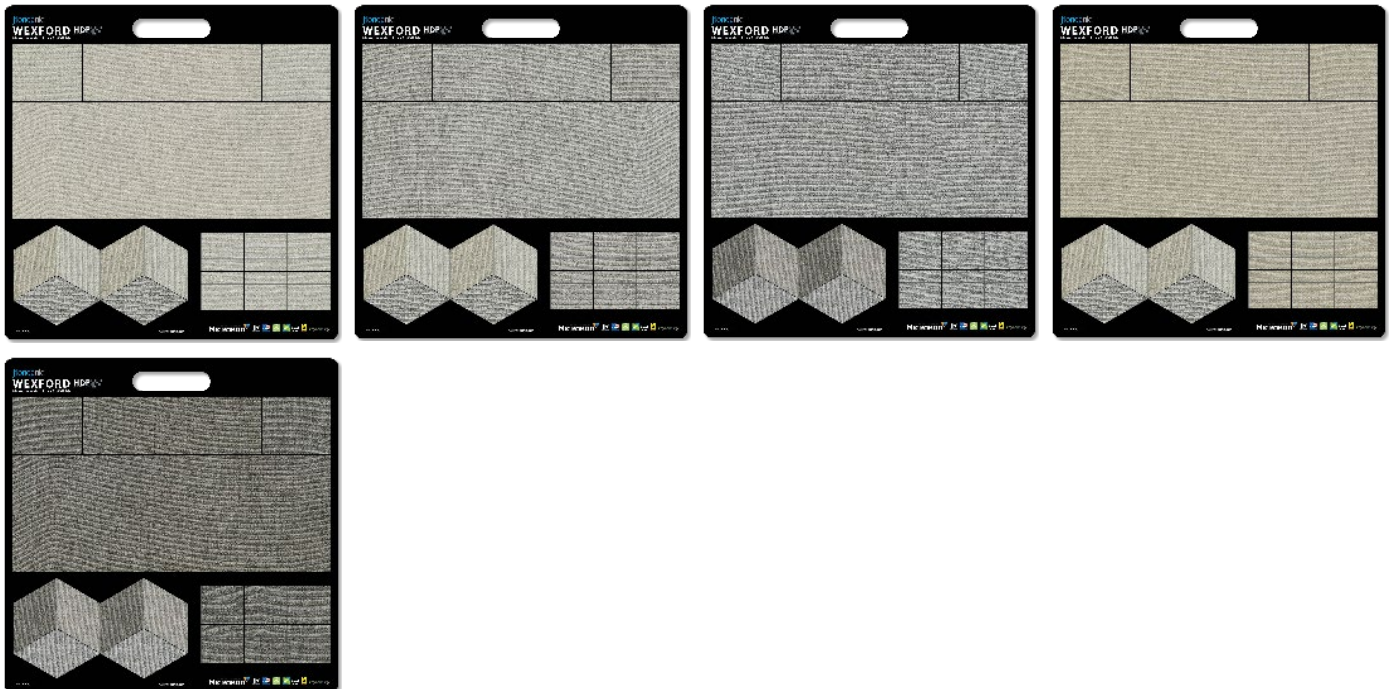

3020DC Wexford^{HDP}