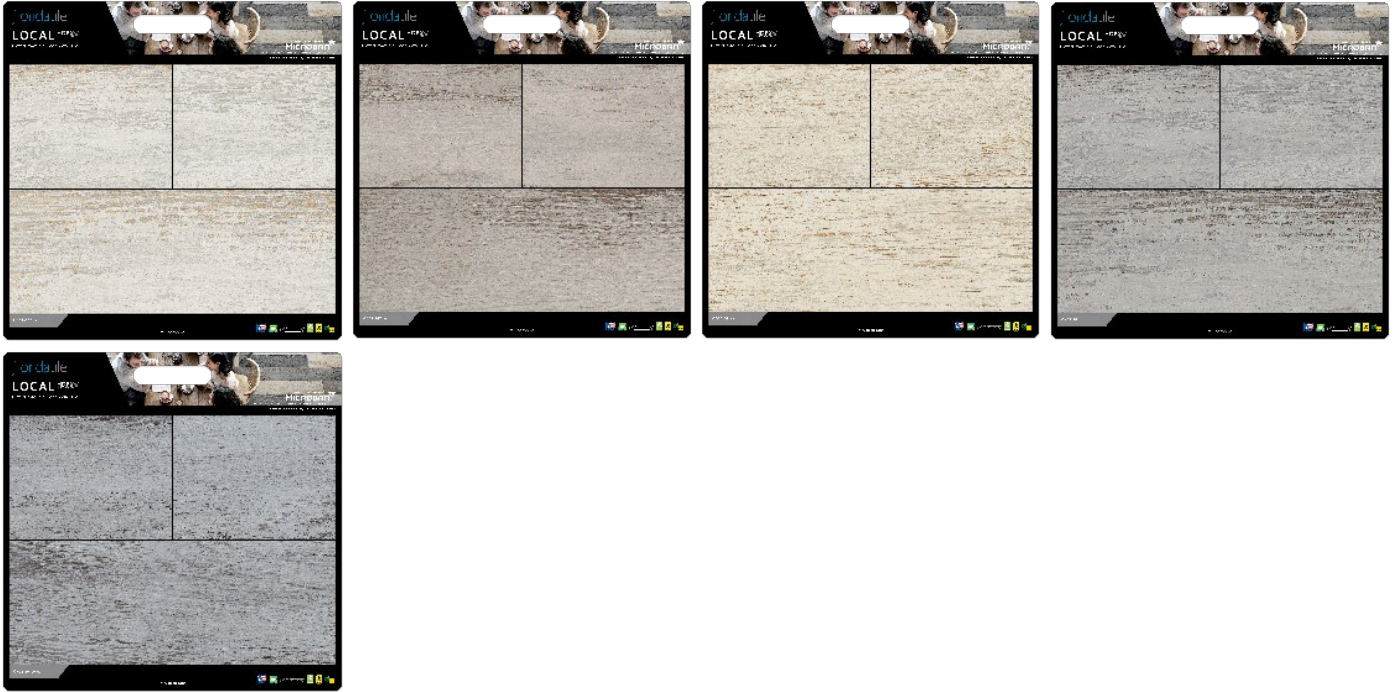

DDB BY COLOR

30046DC Local^{HDP}