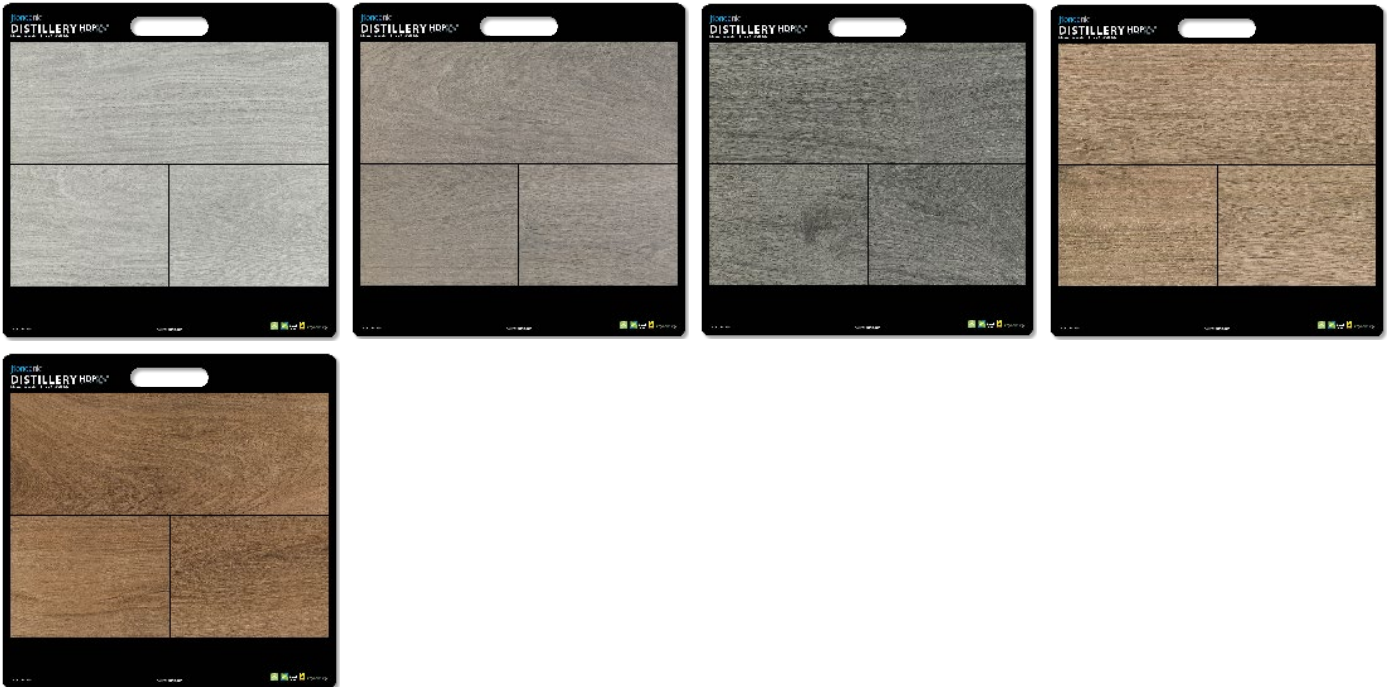

30022DC Distillery^{HDP}