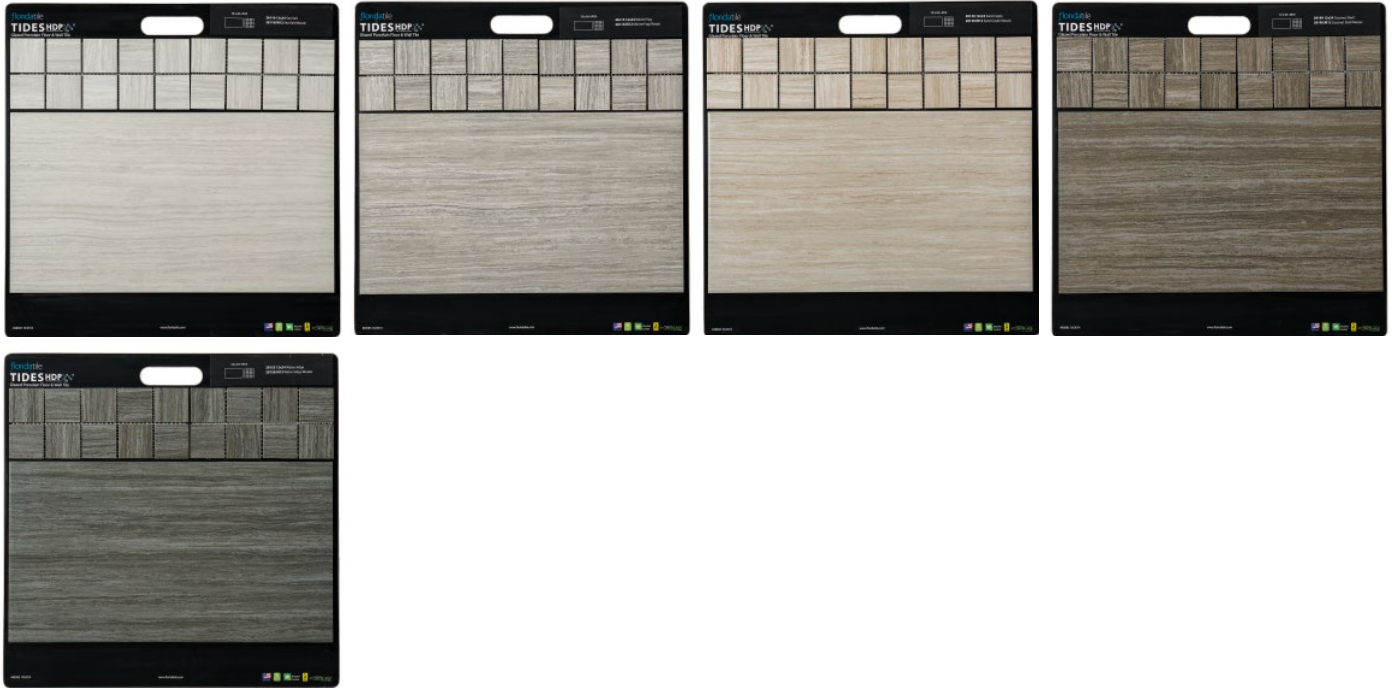

DDB BY COLOR

48583 Tides^{HDP}