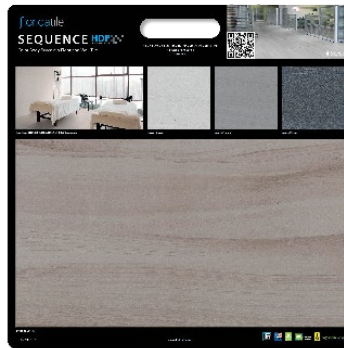

DEALER DISPLAY BOARDS

22" x 22"

- 48200B Blank Dealer Board
- 20023DB Ainslee Park^{HDP} (Floor)
- 20026DB Ainslee Park^{HDP} (Wall)
- 20040DB Alava^{HDP}
- 48447 Aventis^{HDP}
- 48489 Aventis^{HDP} & Time 2.0^{HDP} THINNER
- 48377 Berkshire^{HDP}
- 48916 Cellar^{HDP}
- 48455 Continent^{DP}
- 48443A Craftsman^{DP}
- 20022DB Distillery^{HDP}
- 20045DB Divinity^{HDP}
- 20025DB Edge
- 20047DB Enchant^{HDP} (Matte)
- 20048DB Enchant^{HDP} (Polished)
- 48361 Formations^{HDP}
- 20024DB Genesis^{HDP}
- 48919 Glamour (Floor)
- 48922 Glamour (Wall)
- 48487 Level 10^{HDP}
- 20046DB Local^{HDP}
- 48445 Magnolia^{HDP}
- 48453 Maltese^{DP} (Floor)
- 48454 Maltese^{DP} (Wall)
- 48451 Marquis^{HDP} (Floor)
- 48348 MetalArt Matrix
- 48281 Metropolitan Quarry
- 48906 MosaicArt Epic
- 48442 Natura^{HDP}
- 48943 Nexa^{HDP}
- 20021DB NY2LA^{HDP}
- 48364A Paramount^{HDP}
- 48382 PietraArt Bliss (Travertine & Slate)
- 48456 PietraArt Bliss (Stainless Steel)
- 48914 PietraArt Ledgerstone
- 47349A PietraArt Pebbles
- 30031DB PietraArt Premier Marble (Casablanca)
- 30032DB PietraArt Premier Marble (Makrana)
- 30033DB PietraArt Premier Marble (Crema)
- 30034DB PietraArt Premier Marble (Dahlia)
- 30035DB PietraArt Premier Marble (Giallo)
- 30036DB PietraArt Premier Marble (Argento)
- 30037DB PietraArt Premier Marble (Babeto)
- 30038DB PietraArt Premier Marble (Silver Veincut)
- 48953 Precious^{HDP} (Floor)
- 48950 Precious^{HDP} (Wall)

- 48901 Relive^{HDP}
- 48354 Retroclassique
- 48957 Retroclassique (Mosaics)
- 48449 Rhyme
- 48334A Savannah
- 48945 Sequence^{HDP}
- 48433 Streamline (Field Tile)
- 48441 Streamline (Decos)
- 48488 Restore^{HDP} THINNER
- 48444 Tides^{HDP}
- 48383 Time 2.0
- 20028DB VitraArt Peace of Mind (Field Tile)
- 20029DB VitraArt Peace of Mind (Mosaics)
- 2020DB Wexford^{HDP}