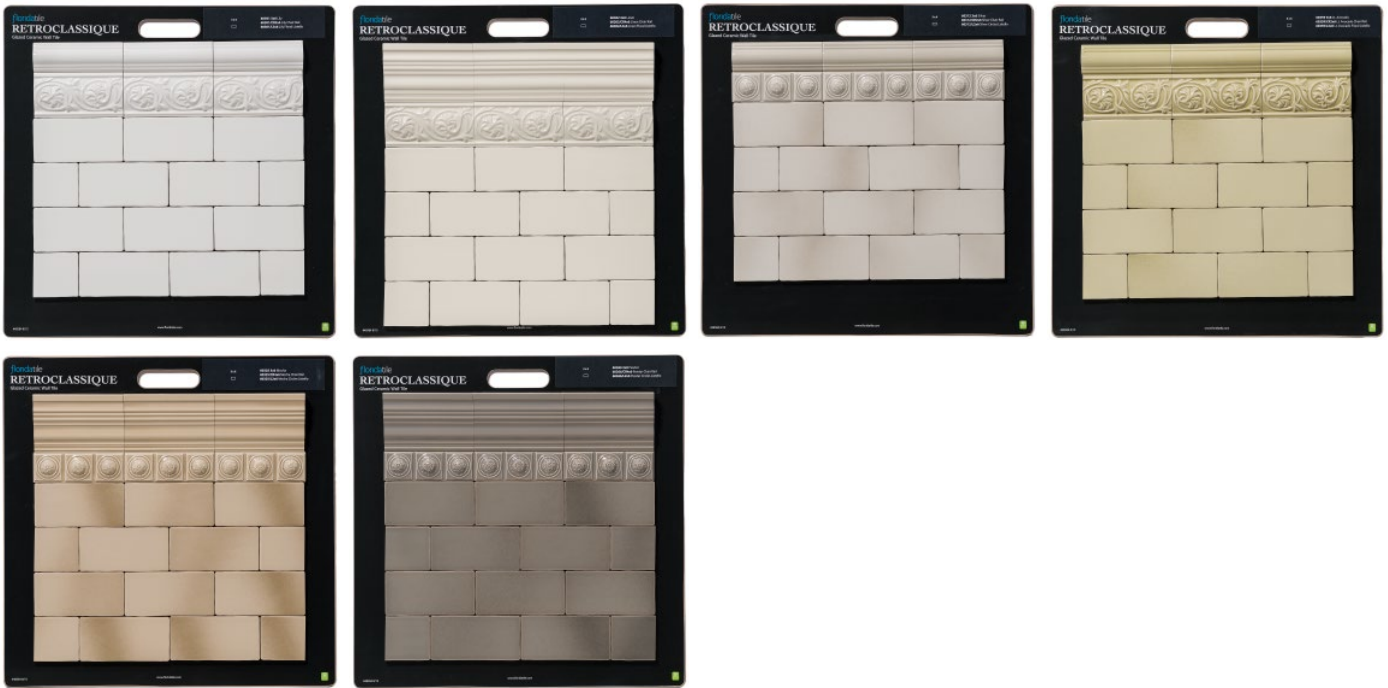

DDB BY COLOR

48584 Retroclassique