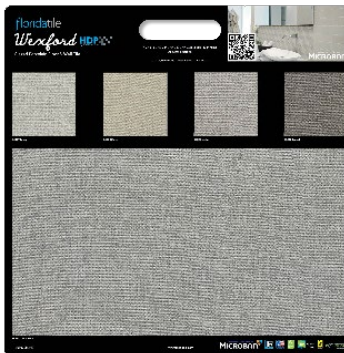

DEALER DISPLAY BOARDS

22" x 22"

- 48200B Blank Dealer Board
- 20023DB Ainslee Park^{HDP} (Floor)
- 20026DB Ainslee Park^{HDP} (Wall)
- 20040DB Alava^{HDP}
- 48447 Aventis^{HDP}
- 48489 Aventis^{HDP} & Time 2.0^{HDP} THINNER
- 48377 Berkshire^{HDP}
- 48916 Cellar^{HDP}
- 48455 Continent^{DP}
- 48443A Craftsman^{DP}
- 20022DB Distillery^{HDP}
- 20045DB Divinity^{HDP}
- 20025DB Edge
- 20047DB Enchant^{HDP} (Matte)
- 20048DB Enchant^{HDP} (Polished)
- 48361 Formations^{HDP}
- 20024DB Genesis^{HDP}
- 48919 Glamour (Floor)
- 48922 Glamour (Wall)
- 48487 Level 10^{HDP}
- 20046DB Local^{HDP}
- 48445 Magnolia^{HDP}
- 48453 Maltese^{DP} (Floor)
- 48454 Maltese^{DP} (Wall)
- 48451 Marquis^{HDP} (Floor)
- 48348 MetalArt Matrix
- 48281 Metropolitan Quarry
- 48906 MosaicArt Epic
- 48442 Natura^{HDP}
- 48943 Nexa^{HDP}
- 20021DB NY2LA^{HDP}
- 48364A Paramount^{HDP}
- 48382 PietraArt Bliss (Travertine & Slate)
- 48456 PietraArt Bliss (Stainless Steel)
- 48914 PietraArt Ledgerstone
- 47349A PietraArt Pebbles
- 30031DB PietraArt Premier Marble (Casablanca)
- 30032DB PietraArt Premier Marble (Makrana)
- 30033DB PietraArt Premier Marble (Crema)
- 30034DB PietraArt Premier Marble (Dahlia)
- 30035DB PietraArt Premier Marble (Giallo)
- 30036DB PietraArt Premier Marble (Argento)
- 30037DB PietraArt Premier Marble (Babeto)
- 30038DB PietraArt Premier Marble (Silver Veincut)
- 48953 Precious^{HDP} (Floor)
- 48950 Precious^{HDP} (Wall)

- 48901 Relive^{HDP}
- 48354 Retroclassique
- 48957 Retroclassique (Mosaics)
- 48449 Rhyme
- 48334A Savannah
- 48945 Sequence^{HDP}
- 48433 Streamline (Field Tile)
- 48441 Streamline (Decos)
- 48488 Restore^{HDP} THINNER
- 48444 Tides^{HDP}
- 48383 Time 2.0
- 20028DB VitraArt Peace of Mind (Field Tile)
- 20029DB VitraArt Peace of Mind (Mosaics)
- 2020DB Wexford^{HDP}