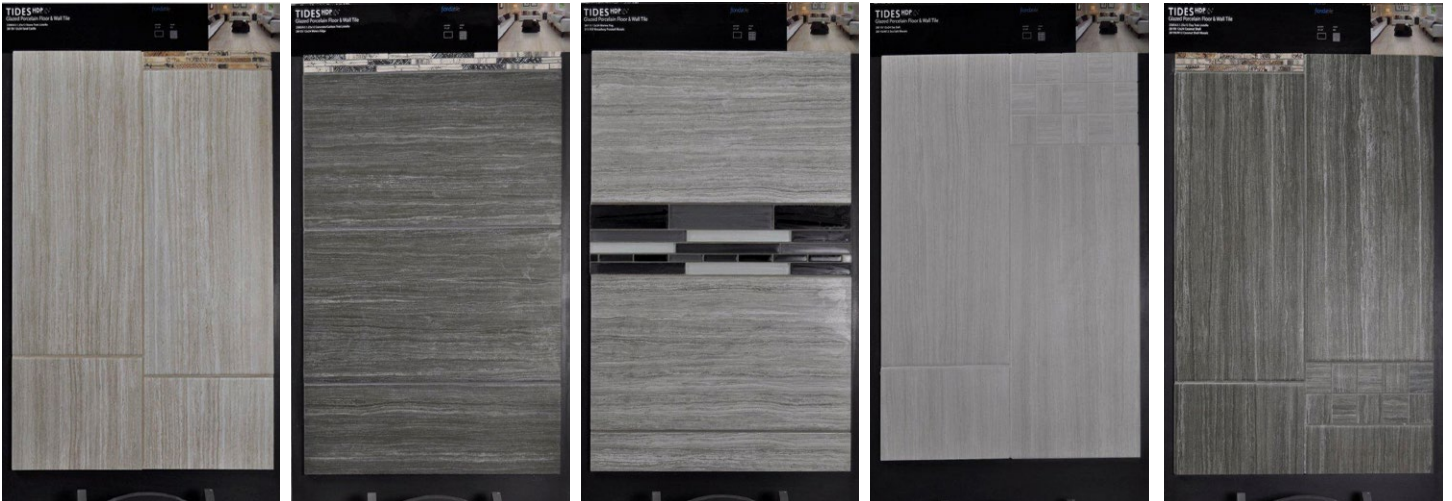

CRADLE DISPLAYS

60021CD NY2LA^{HDP} 14"

49555I Paramount^{HDP} 20"

CRADLE DISPLAYS

49556K Precious^{HDP} 14"

49556E Tides^{HDP} 26"

6020CD Wexford^{HDP} 14"

SALES AIDS

48044 Grid Pads

48609 Contractor Pencils (2) Colors

48014 Pens, Bic Clear (8) Colors

500000 Journal Notebook

48608 Flash Drive (4GB)

48050 Travel Mug

SALES AIDS

48617 Paper Cups 9 oz