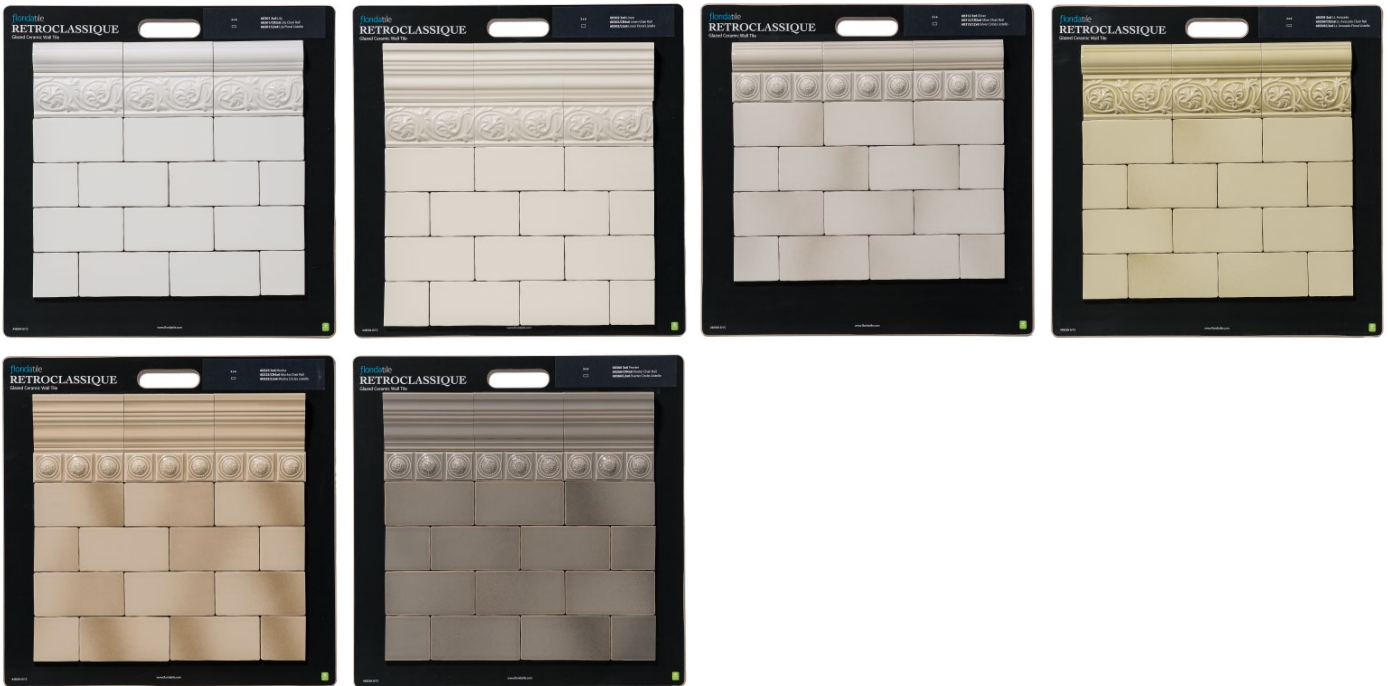

48584 Retroclassique