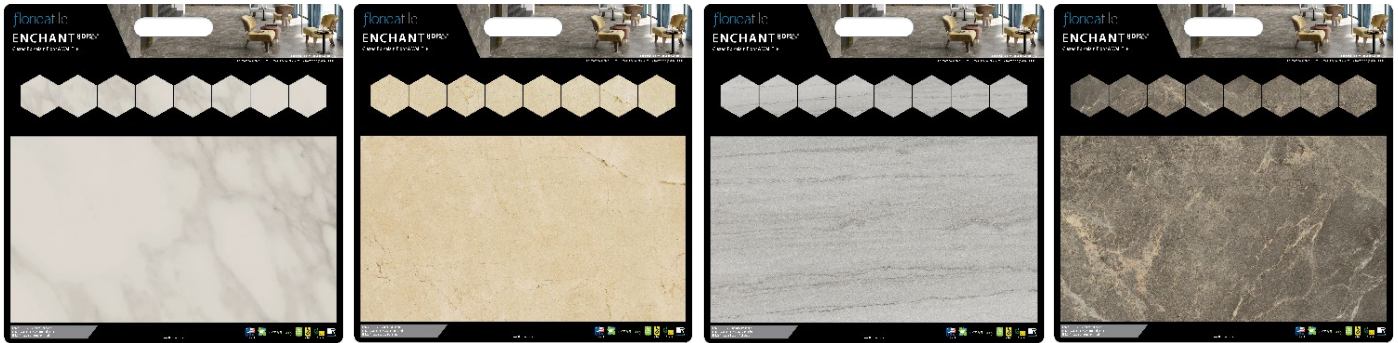

30048DC Enchant^{HDP} (Polished)