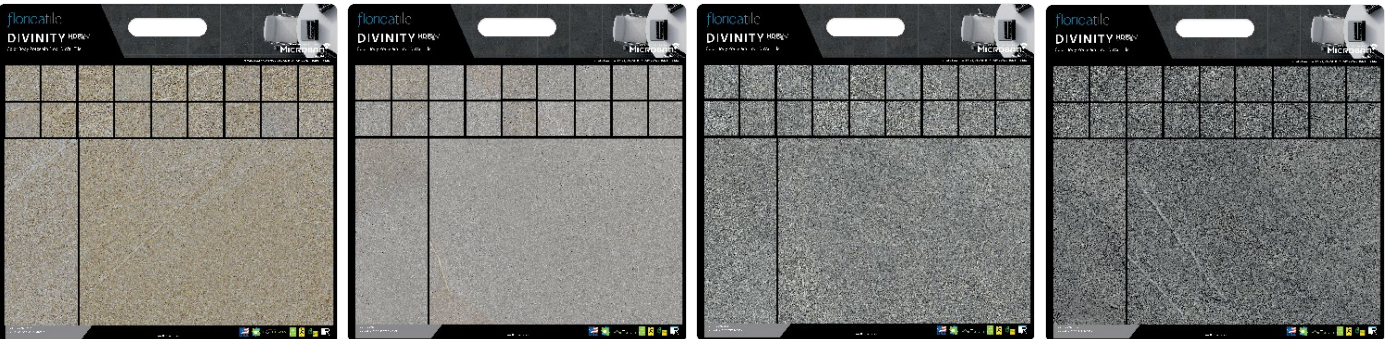

30023DC Ainslee Park^{HDP}

48490 Berkshire^{HDP}

DDB BY COLOR

48918 Cellar^{HDP}

30022DC Distillery^{HDP}

30045DC Divinity^{HDP}

DDB BY COLOR

30047DC Enchant^{HDP} (Matte)