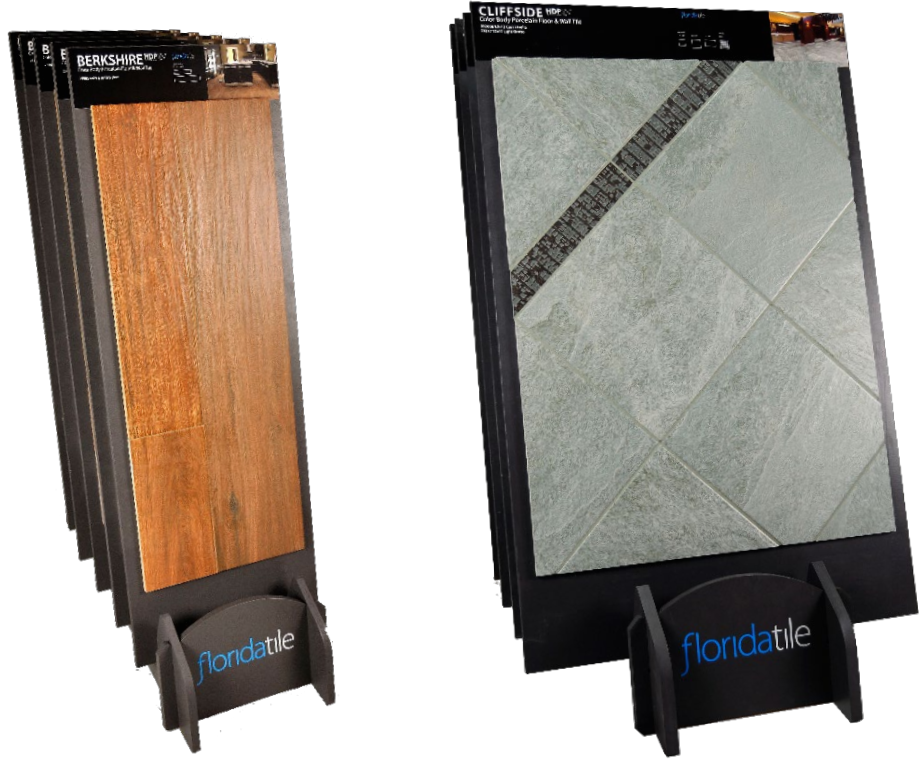

This unit will include (4) full size 18x36 rectified tile samples in each color.

CRADLE DISPLAYS

12" Cradles
30"L x 32"W Base

14" Cradles
30"L x 32"W Base

16" Cradles
30"L x 32"W Base

20" Cradles
30"L x 32"W Base

26" Cradles
30"L x 32"W Base

A convenient, space-saving design that looks good just about anywhere you can place it in a showroom. The base is easy to assemble and holds panels that beautifully showcase these popular Florida Tile lines. Each cradle offers a listing of the products featured on each individual panel and the back sticker offers more products available with each line. The placement of the base has been lowered for ease of access and the panels have been angled more to allow more space between panels for viewing products.