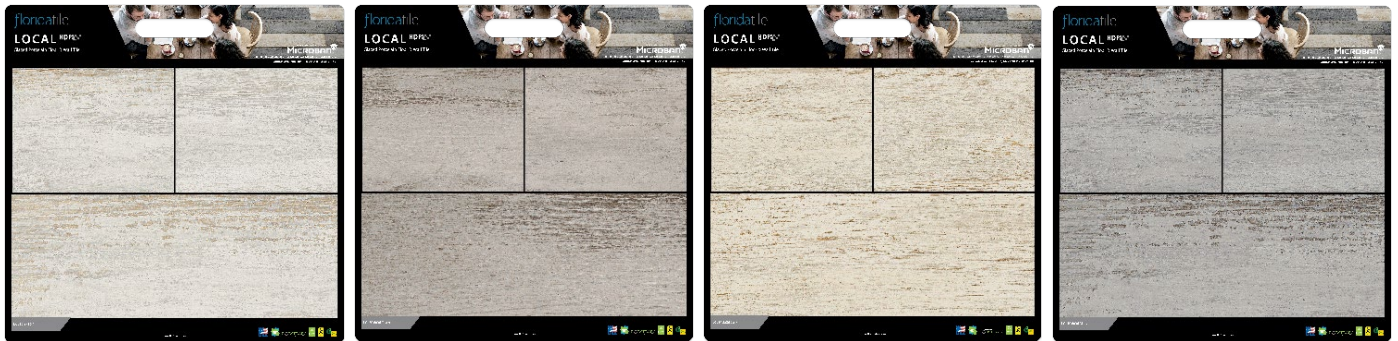

30046DC Local^{HDP}