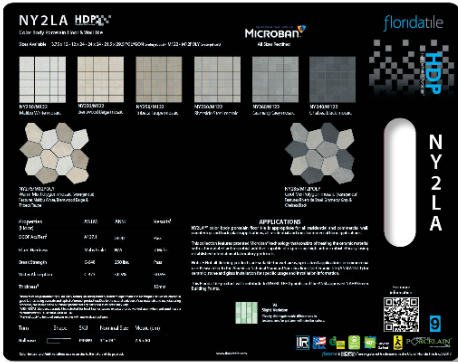

48500B Contractor Display Box 12" x 12" x 12"
(Holds 14 Contractor Boards)