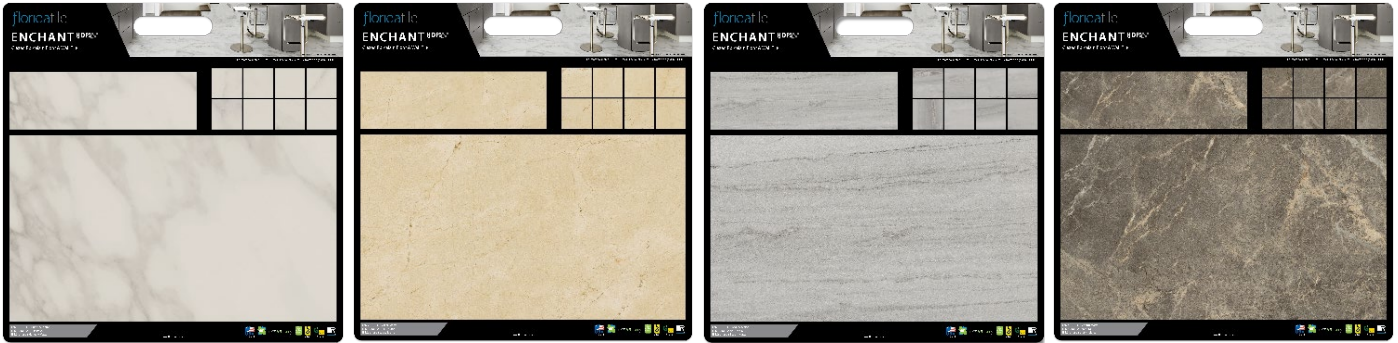

30023DC Ainslee Park^{HDP}

48490 Berkshire^{HDP}

DDB BY COLOR

48918 Cellar^{HDP}

30022DC Distillery^{HDP}

30045DC Divinity^{HDP}

DDB BY COLOR

30047DC Enchant^{HDP} (Matte)