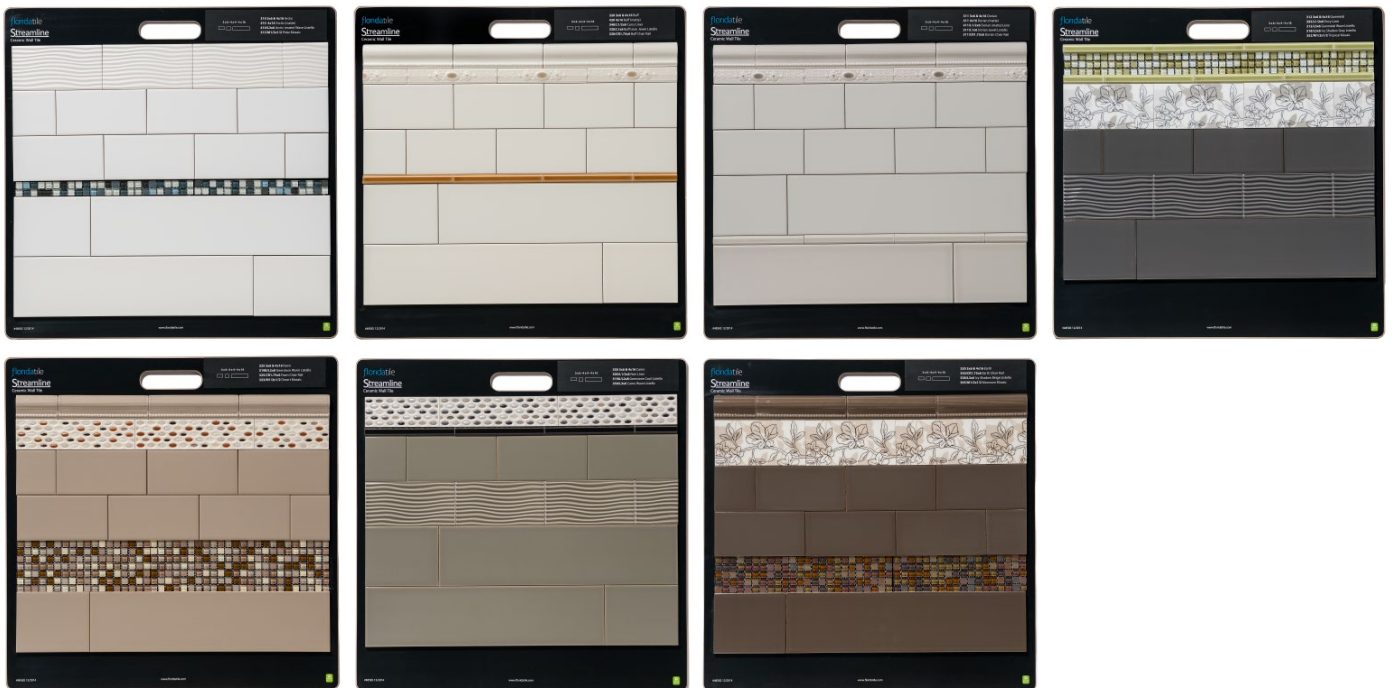

48584 Retroclassique

DDB BY COLOR

49031 Sequence^{HDP}

48582 Streamline

DDB BY COLOR

48583 Tides^{HDP}

3020DC Wexford^{HDP}

CONTRACTOR BOARDS