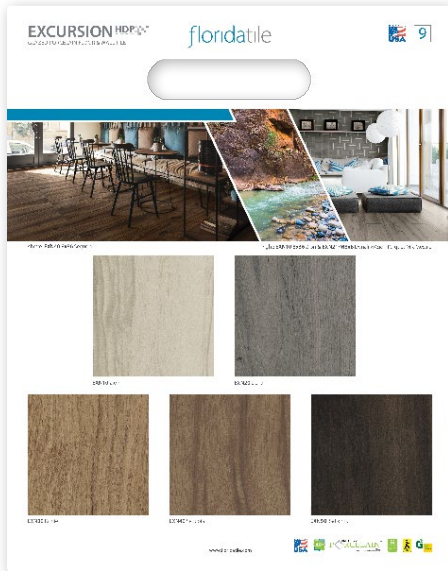

48584 Retroclassique

DDB BY COLOR

49031 Sequence^{HDP}

48582 Streamline

DDB BY COLOR

48583 Tides^{HDP}

3020DC Wexford^{HDP}

CONTRACTOR BOARDS