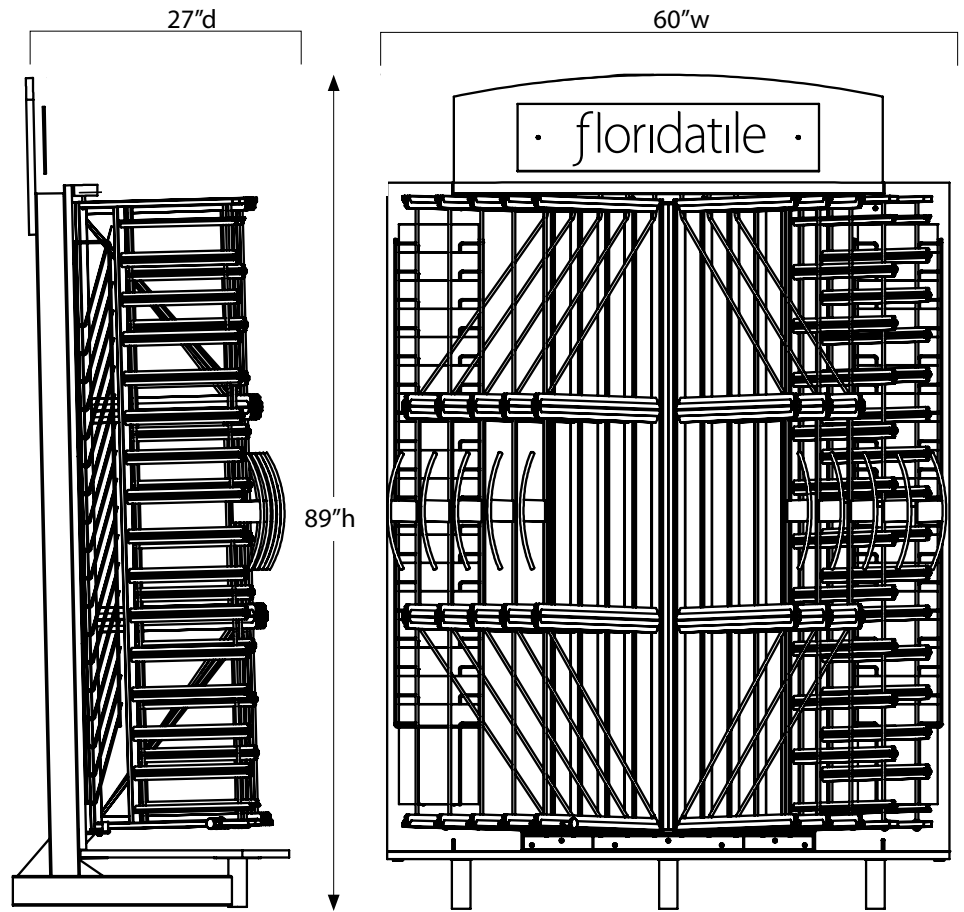

DESIGN SPECTRUM

Overview

We have taken the original concept behind our very popular Design Spectrum display system and enhanced the features and flexibility you need with the style and simplicity you want.

The base display has 10 wings which will accommodate up to 60 dealer boards. By adding listello wings, it can accommodate over 100 different cards in one unit. The literature racks have been moved to the side of the display on either side of the wings and can hold up to 36 of our most popular literature lines and catalogs.

Overall, the entire design condenses many great features into one ergonomically configured layout that warehouses those products you think will best suit your local market. Innovation, versatility, and total concept selling, those are the features we build into every Design Spectrum display system.

ADJUSTABLE LEGS

These legs can be adjusted to compensate for an uneven flooring surface to keep the Design Spectrum perfectly level at all times.

2° ANGLE

The back of the Design Spectrum has a 2° lean added for better balance when the display system is completely filled with dealer boards and card sets.

STEEL FRAME CONSTRUCTION

Manufactured for strength and durability, the frame is tubular steel construction to withstand greater weight and wear and tear than other comparable display systems.

FLAT PACK SHIPPED

Wings are flat packed for easy shipment and storage. This saves on shipping costs for bulk units and is a snap to assemble.