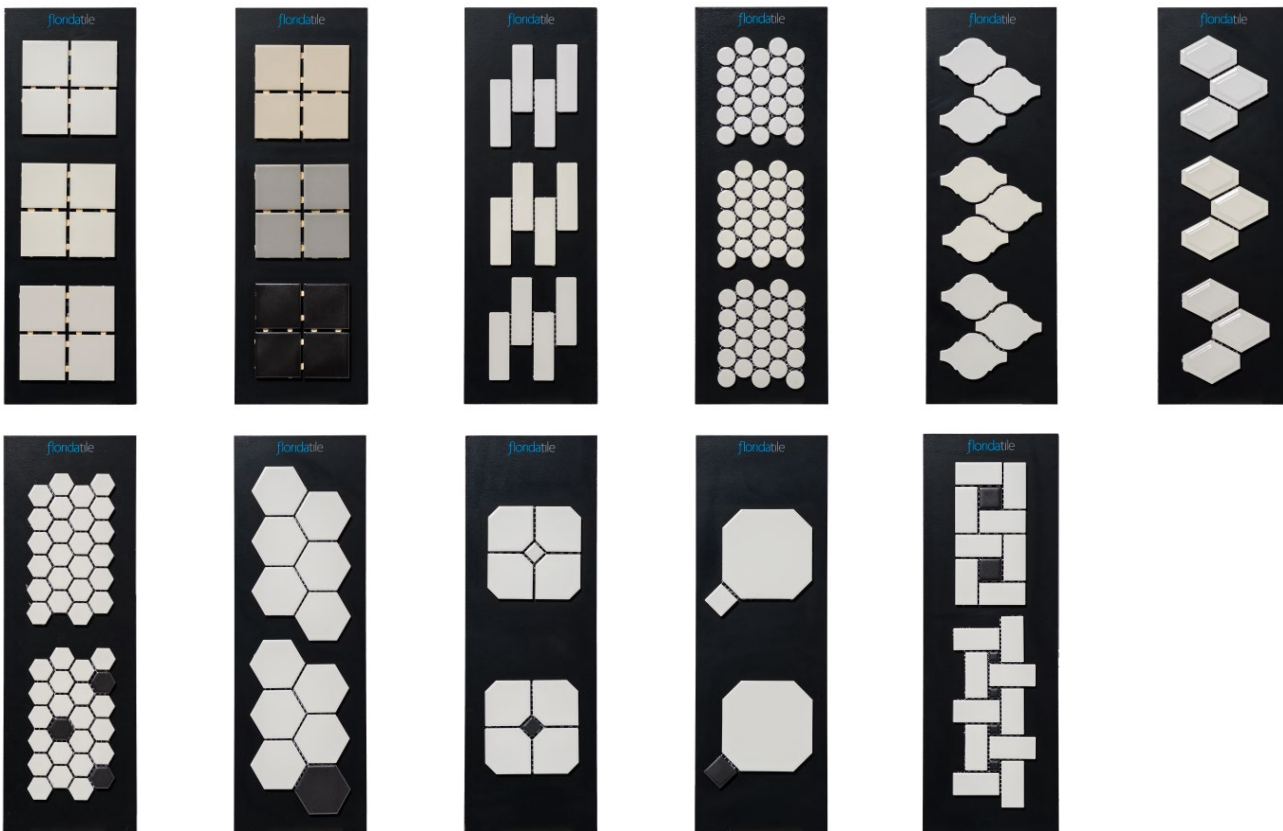

49205 MosaicArt Epic