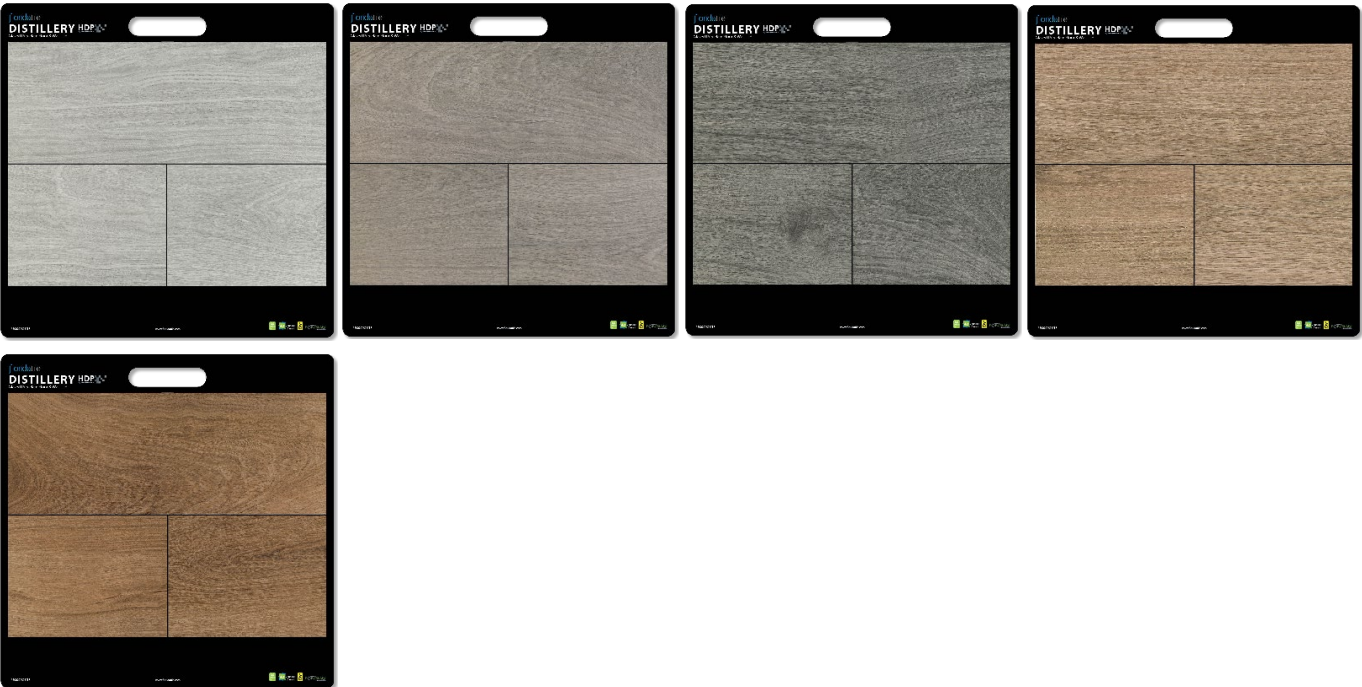

30022DC Distillery^{HDP}