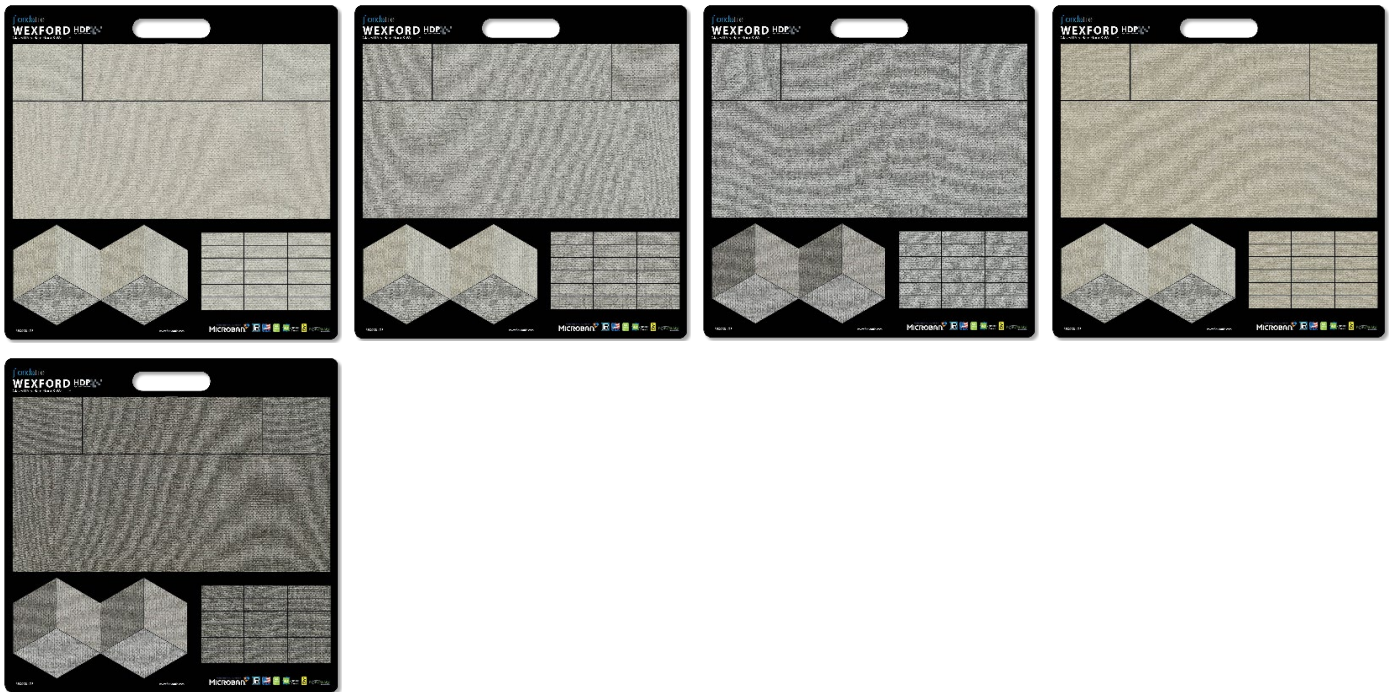

3020DC Wexford^{HDP}