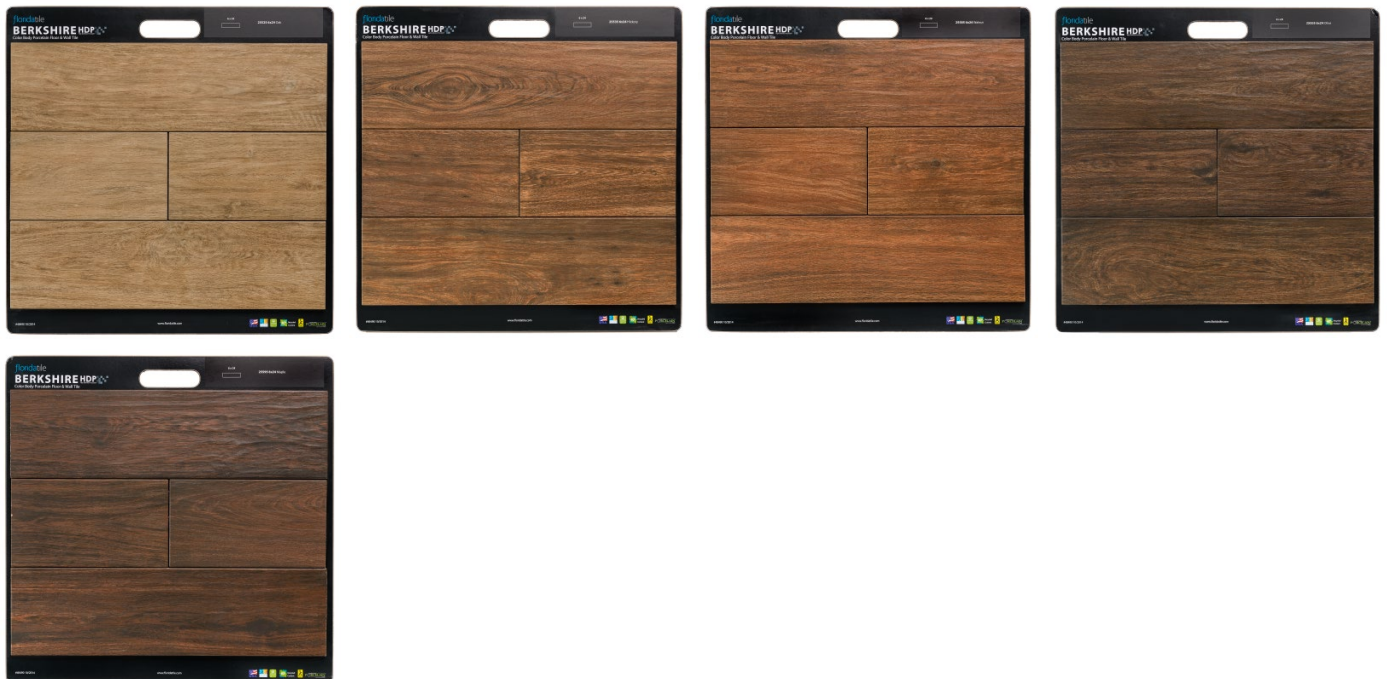

48490 Berkshire^{HDP}