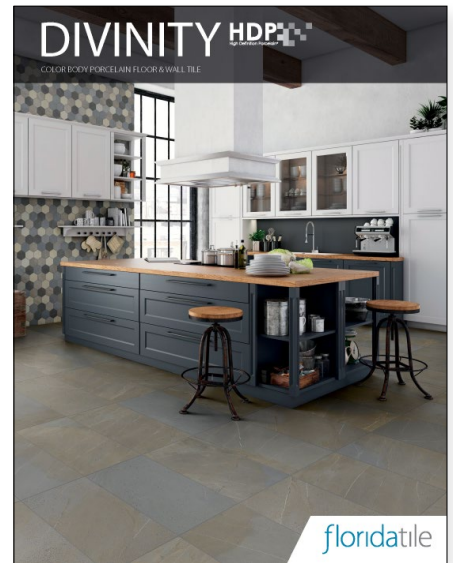

LITERATURE

8.5" x 11"

10023LT Ainslee Park^{HDP}
10040LT Alava^{HDP}
48858R Aventis^{HDP}
48842R Berkshire^{HDP}
48884R Cellar^{HDP}
48863R Continent^{DP}
48854RA Craftsman^{DP}
10022LT Distillery^{HDP}
10045LT Divinity^{HDP}
10041LT Ecoscape
10025LT Edge
10047LT Enchant^{HDP}
10051LT Excursion^{HDP}
10044LT Expressions
48829R Formations^{HDP}
10024LT Genesis^{HDP}

48885R Glamour
48883R Kerala^{HDP}
48871R Level 10^{HDP}
10046LT Local^{HDP}
48856R Magnolia^{HDP}
48861R Marquis^{HDP}
48825R MetalArt Matrix
48689R Metropolitan Quarry
48859R Mingle^{HDP}
48879R MosaicArt Epic
48853R Natura^{HDP}
10021LT NY2LA^{HDP}
48833R Paramount^{HDP}
48840RA PietraArt Bliss
48882R PietraArt Ledgerstone

48784RA PietraArt Pebbles
10031LT PietraArt Premier Marble
10052LT PietraArt Tavertine
48889R Precious^{HDP}
48878R Relive^{HDP}
48828R Retroclassique
48860R Rhyme
48815R Savannah
48888R Sequence^{HDP}
48822R Soul
48852R Streamline
48855R Tides^{HDP}
48846R Time 2.0
10049LT Tuscan Villa^{HDP}
10028LT VitraArt Peace of Mind
1020LT Wexford^{HDP}