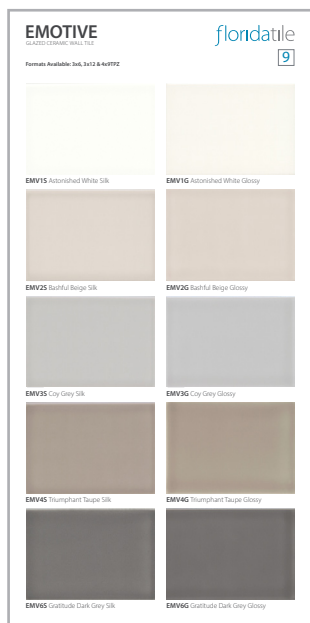

EMOTIVE

55054CC Neutral
12" x 6.125"