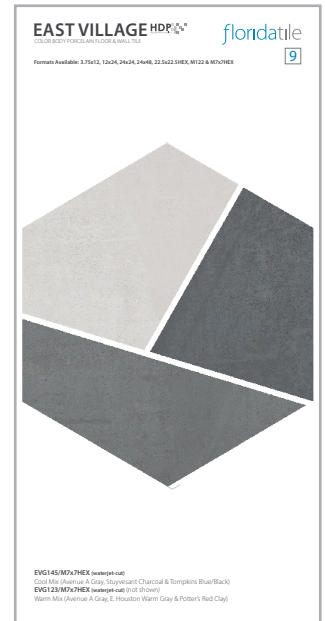

EAST VILLAGE^{HDP}

55153CC Mosaics
12" x 6.125"