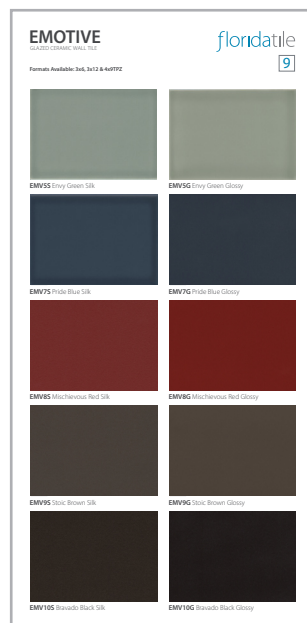

EMOTIVE

55154CC Colors
12" x 6.125"