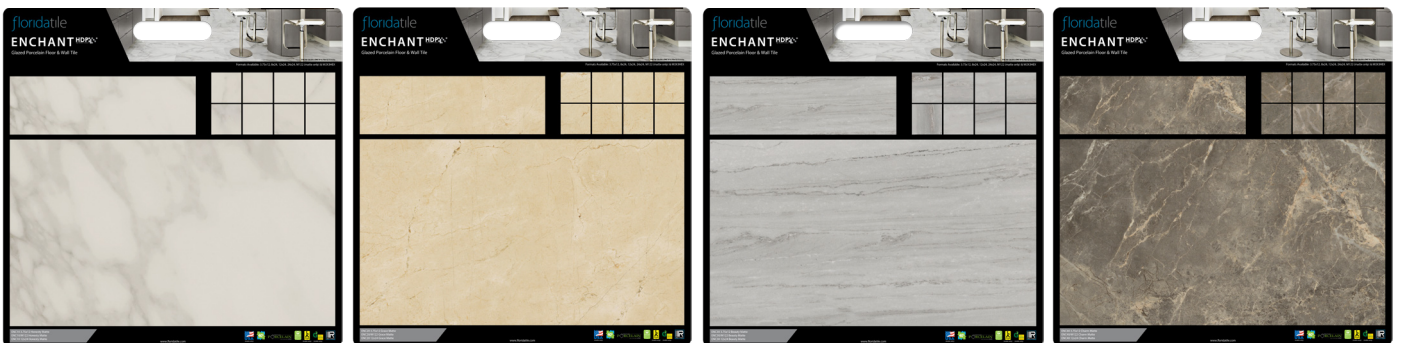

30047DC Enchant^{HDP} (matte)