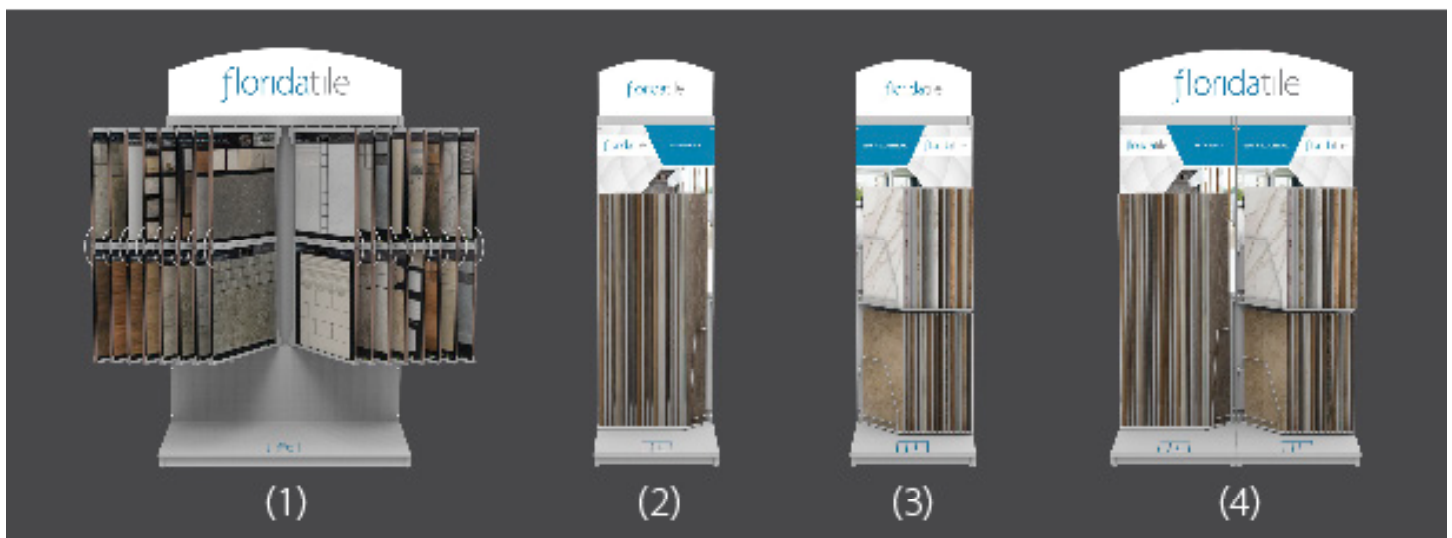

(1) CFT1211057V2 - DDBs Center Module Only
48" width x 25.56" depth x 80.48" height (with header)
Capacity: 64 DDBs

(2) CFT1211057V5 - Plank Samples (Left Module)
24" width x 25.56" depth x 78.45" height (with header)
Capacity: 17 Planks

(3) CFT1211057V4 - 12" Tile Samples (Right Module)
24" width x 25.56" depth x 78.45" height (with header)
Capacity: 26 12" Tiles

(4) CFT1211057V9 - (Both Right and Left Modules)
48" width x 25.56" depth x 78.45" height (with header)
Capacity: 17 Planks, and 26 12" Tiles