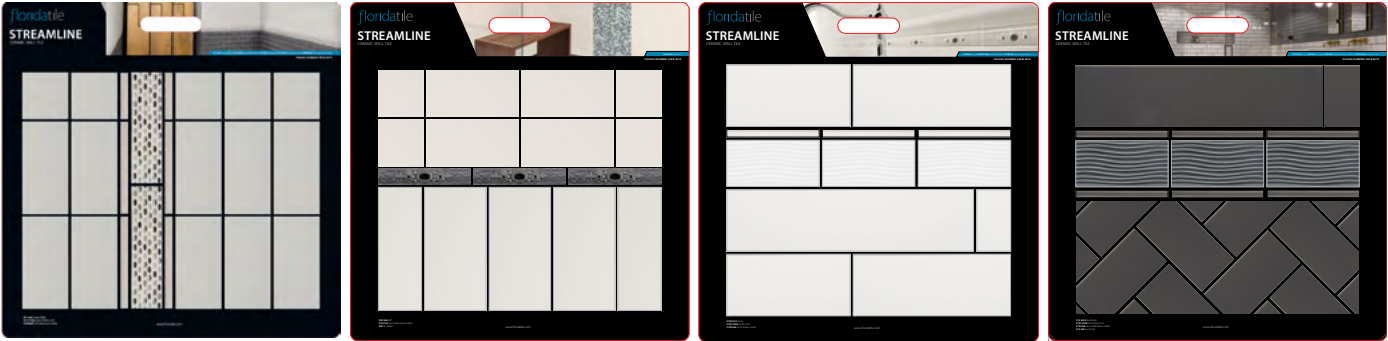

DDB BY COLOR

49031 Sequence^{HDP}
New Images Coming Soon!

30056DC Streamline