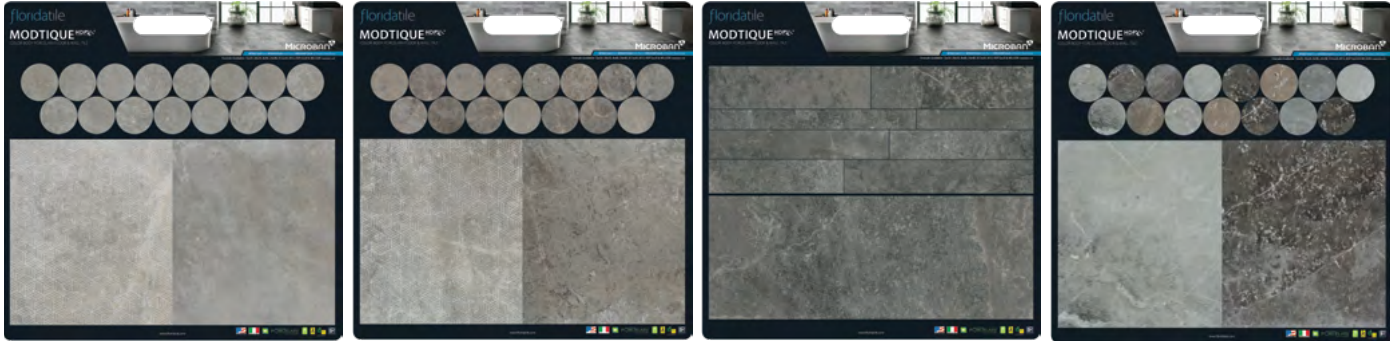

DDB BY COLOR

30050DC Modtique^{HDP}