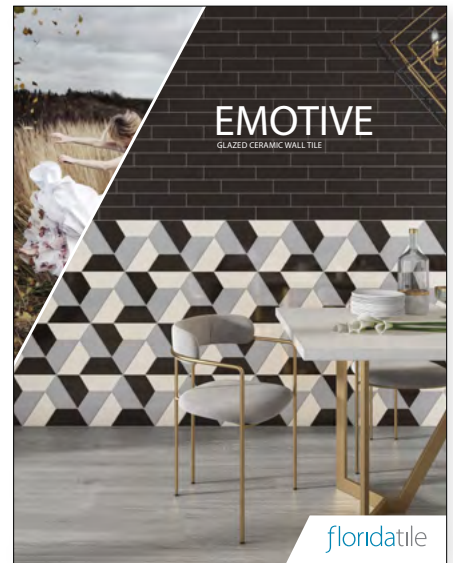

LITERATURE

8.5" x 11"

10023LT Ainslee Park^{HDP}
10057LT Amplify
48858R Aventis^{HDP}
48842R Berkshire^{HDP}
48884R Cellar^{HDP}
48863R Continent^{DP}
48854RA Craftsman^{DP}
10022LT Distillery^{HDP}
10045LT Divinity^{HDP}
10053LT East Village^{HDP}
10041LT Ecoscape
10025LT Edge
10054LT Emotive
10047LT Enchant^{HDP}
10051LT Excursion^{HDP}
10044LT Expressions

48883R Kerala^{HDP}
10046LT Local^{HDP}
10055LT Lost River^{HDP}
48856R Magnolia^{HDP}
48825R MetalArt Matrix
48689R Metropolitan Quarry
48859R Mingle^{HDP}
10050LT Modtique^{HDP}
48879R MosaicArt Epic
48853R Natura^{HDP}
10021LT NY2LA^{HDP}
48840RA PietraArt Bliss
48882R PietraArt Ledgerstone
10081LT PietraArt Pebbles

10031LT PietraArt Premier Marble
10052LT PietraArt Tavertine
48889R Precious^{HDP}
48878R Relive^{HDP}
48828R Retroclassique
48860R Rhyme
48888R Sequence^{HDP}
10058LT Stark
48852R Streamline
48855R Tides^{HDP}
48846R Time 2.0
10049LT Tuscan Villa^{HDP}
10062LT Urban Foundry^{HDP}
10028LT VitraArt Peace of Mind