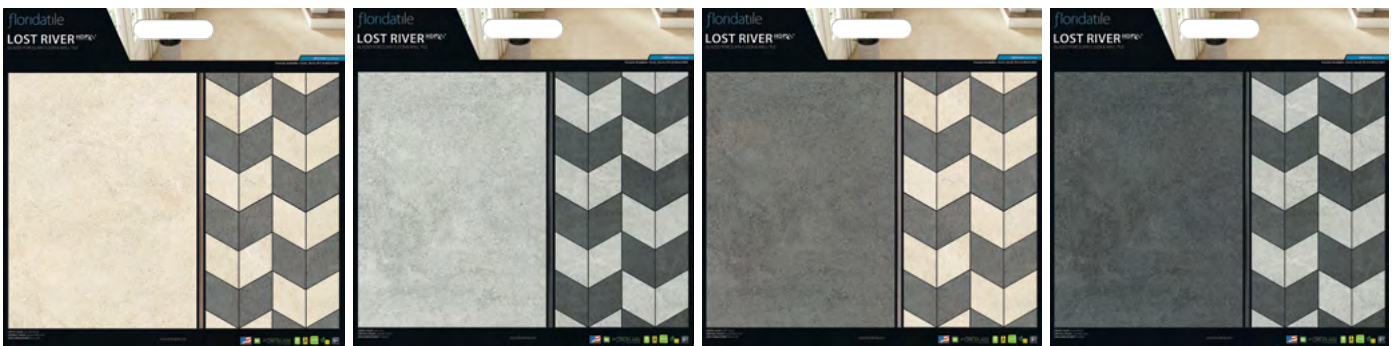

Due to the large number of SKUs, Emotive does not have a true DDB by Color package

30047DC Enchant^{HDP} (matte)

30048DC Enchant^{HDP} (polished)

DDB BY COLOR

30046DC Local^{HDP}

30055DC Lost River^{HDP}

DDB BY COLOR