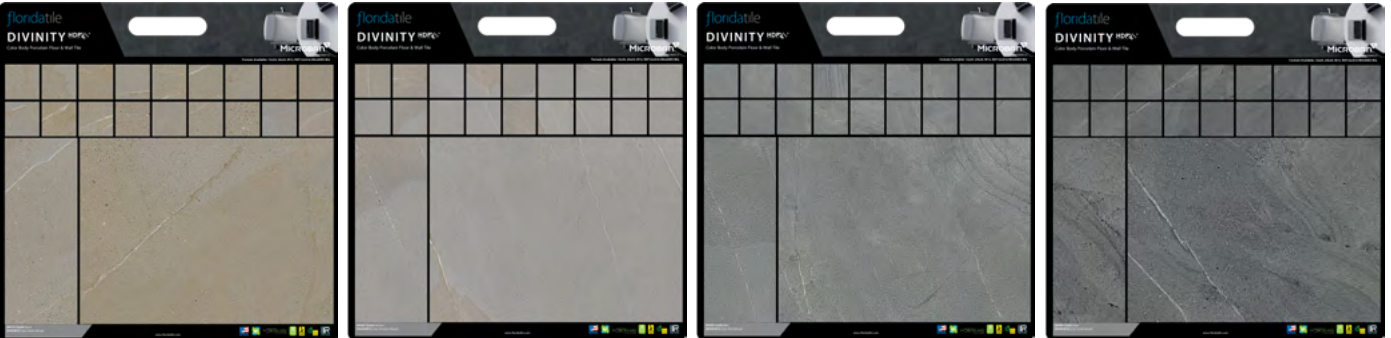

30045DC Divinity^{HDP}