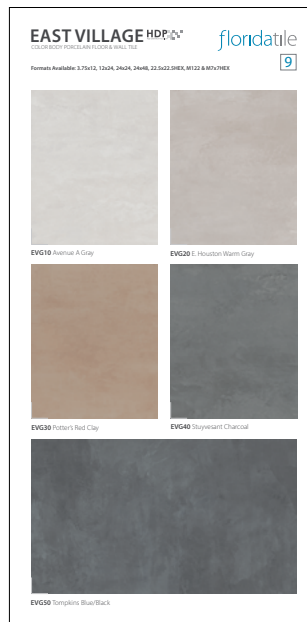

AMPLIFY

55257CC Arid White &
Wind White 12" x 6.125"

AMPLIFY

55357CC Rise White
12" x 6.125"

AMPLIFY

55457CC Dune White
12" x 6.125"

EAST VILLAGE^{HDP}

55053CC Colors
12" x 6.125"