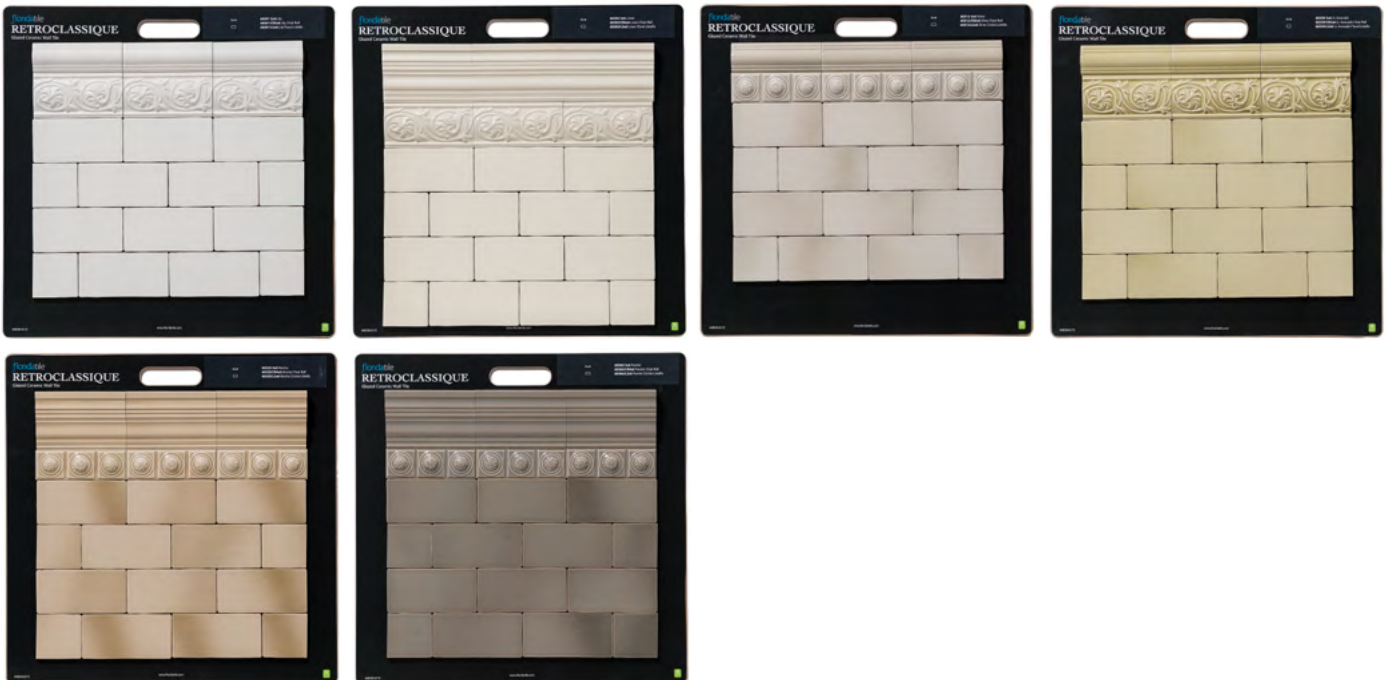

48584 Retroclassique