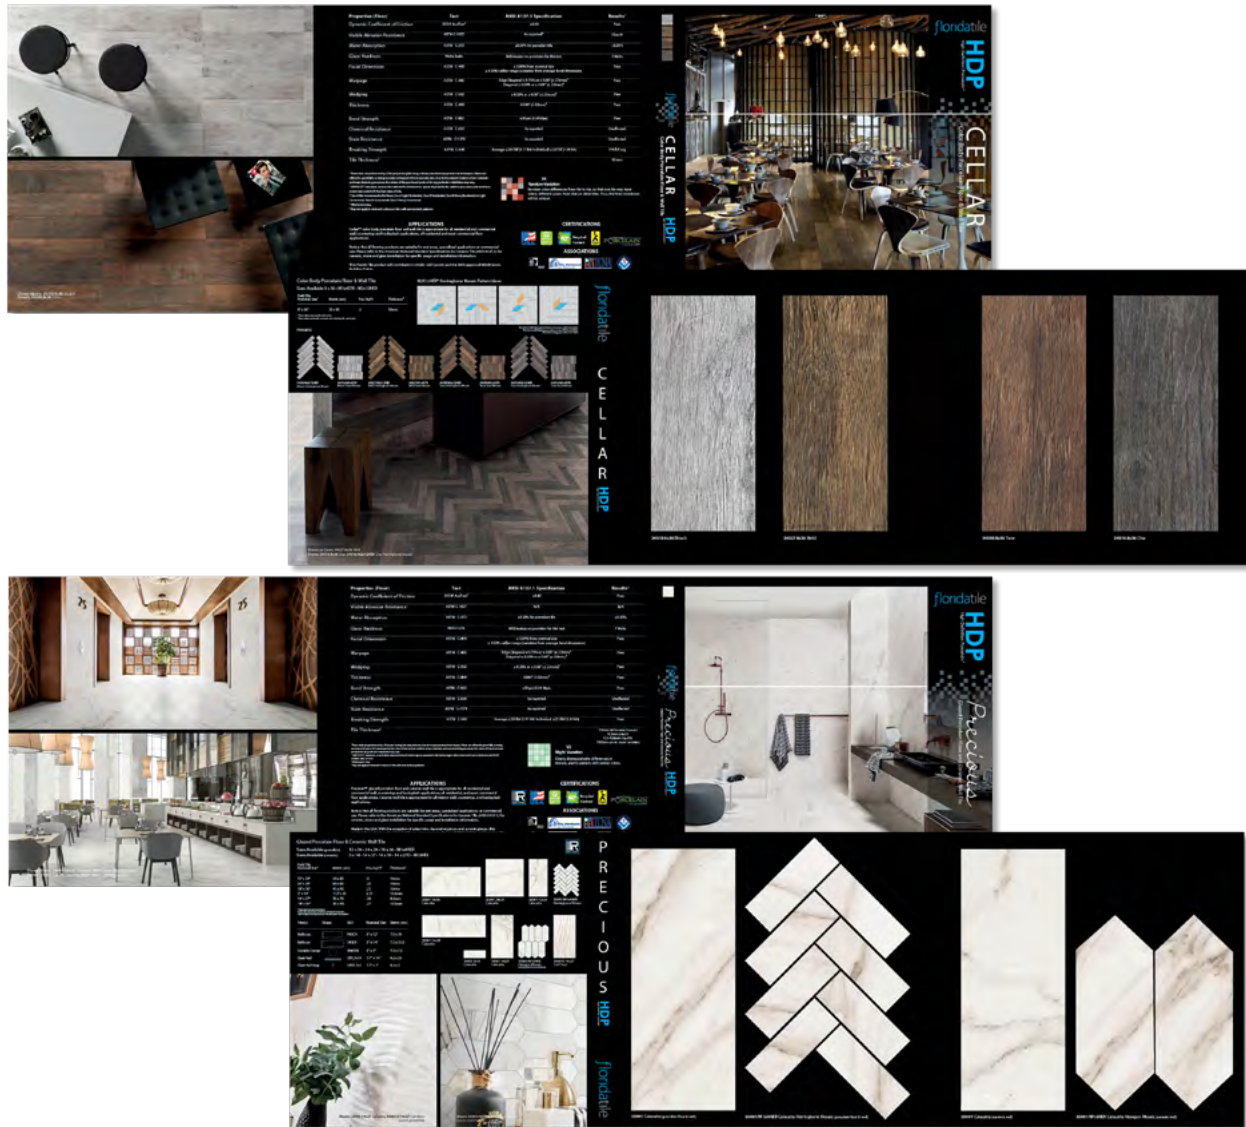

55058CC Porcelain
12" x 6.125"

STARK

55558CC Ceramic
12" x 6.125"

URBAN FOUNDRY^{HDP}

55062CC
12" x 6.125"

ARCHITECTURAL BINDERS

11.5" x 11.5" (Typical)

- 48073A Blank Generic Architectural Binder
- 40023AB Ainslee Park^{HDP}
- 48598 Cellar^{HDP}
- 40022AB Distillery^{HDP}
- 40045AB Divinity^{HDP}
- 40025AB Edge
- 40047AB Enchant^{HDP}
- 40051AB Excursion^{HDP}
- 40046AB Local^{HDP}
- 48056 Magnolia^{HDP}