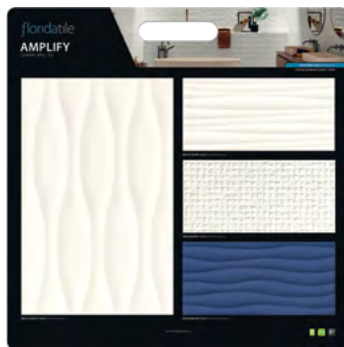

DEALER DISPLAY BOARDS

22" x 22"

- **48200B** Blank Dealer Board
- **20023DB** Ainslee Park^{HDP} (Floor)
- **20026DB** Ainslee Park^{HDP} (Wall)
- **30057DC** Amplify
- **48447** Aventis^{HDP}
- **48377** Berkshire^{HDP}
- **48916** Cellar^{HDP}
- **48455** Continent^{DP}
- **48443A** Craftsman^{DP}
- **20022DB** Distillery^{HDP}
- **20045DB** Divinity^{HDP}
- **30053DC** East Village^{HDP} (2 board kit)
- **20041DB** Ecoscape
- **20025DB** Edge
- **20054DB** Emotive
- **20047DB** Enchant^{HDP} (Matte)
- **20048DB** Enchant^{HDP} (Polished)
- **20051DB** Excursion^{HDP}
- **20046DB** Local^{HDP}
- **20055DB** Lost River^{HDP}
- **48445** Magnolia^{HDP}
- **48454** Maltese^{DP} (Wall)
- **48348** MetalArt Matrix
- **48281** Metropolitan Quarry
- **20050DB** Modtique^{HDP}
- **48906** MosaicArt Epic
- **48442** Natura^{HDP}
- **20021DB** NY2LA^{HDP}
- **48382** PietraArt Bliss (Travertine & Slate)
- **48914** PietraArt Ledgerstone
- **20081DB** PietraArt Pebbles (Warm Mix)
- **20181DB** PietraArt Pebbles (Cool Mix)
- **30031DB** PietraArt Premier Marble (Casablanca)
- **30032DB** PietraArt Premier Marble (Makrana)
- **30033DB** PietraArt Premier Marble (Crema)
- **30034DB** PietraArt Premier Marble (Dahlia)
- **30035DB** PietraArt Premier Marble (Giallo)
- **30036DB** PietraArt Premier Marble (Argento)
- **30037DB** PietraArt Premier Marble (Babeto)
- **30038DB** PietraArt Premier Marble (Silver Veincut)
- **48953** Precious^{HDP} (Floor)
- **48950** Precious^{HDP} (Wall)
- **48901** Relive^{HDP}

- **48354** Retroclassique
- **48449** Rhyme
- **48945** Sequence^{HDP}
- **20058DB** Stark
- **48433** Streamline
- **48444** Tides^{HDP}
- **48383** Time 2.0
- **20049DB** Tuscan Villa^{HDP}
- **20062DB** Urban Foundry^{HDP}
- **20028DB** VitraArt Peace of Mind (Field Tile)
- **20029DB** VitraArt Peace of Mind (Mosaics)