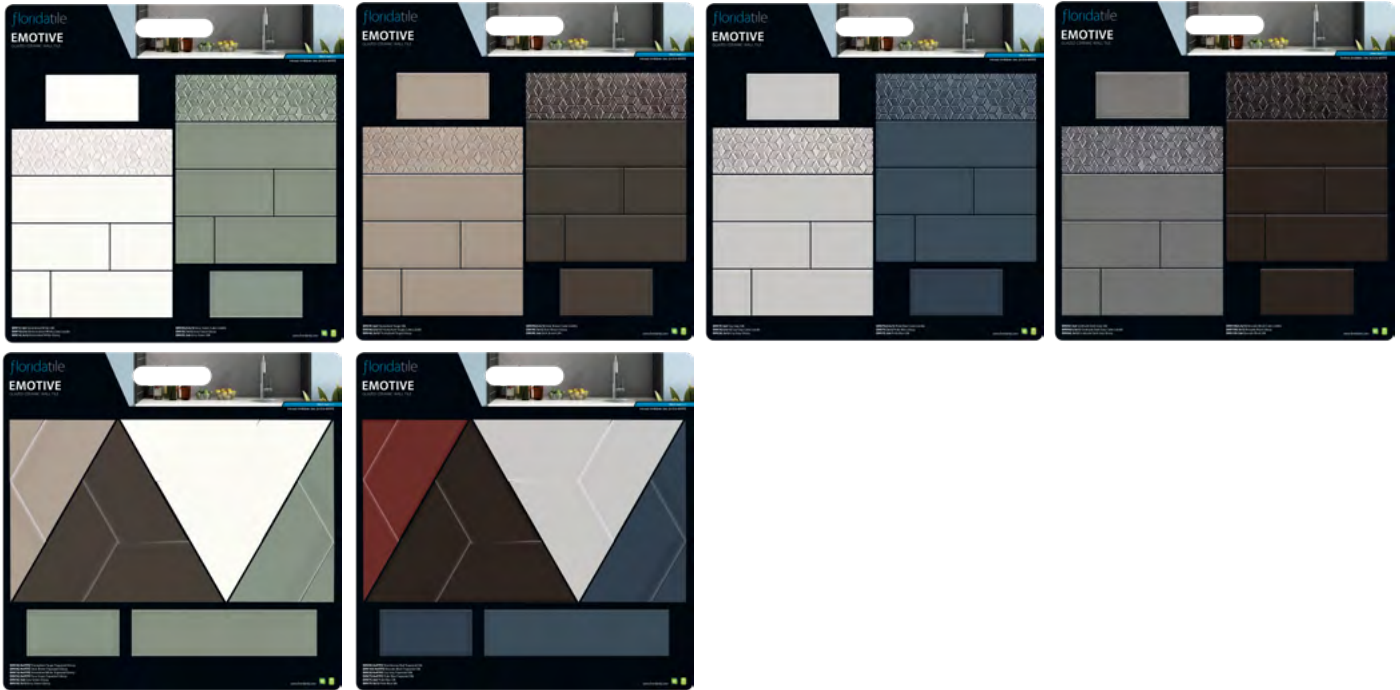

DDB BY COLOR

30054DC Emotive