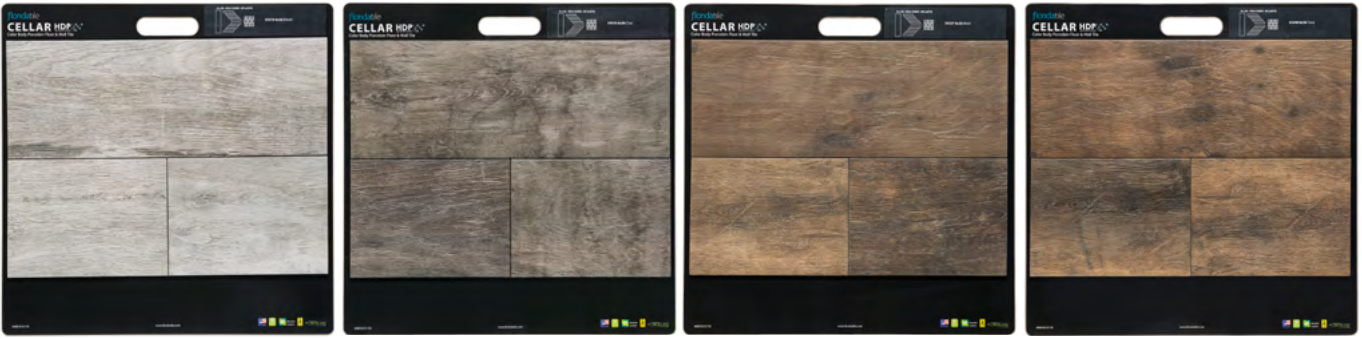

DDB BY COLOR

48918 Cellar^{HDP}