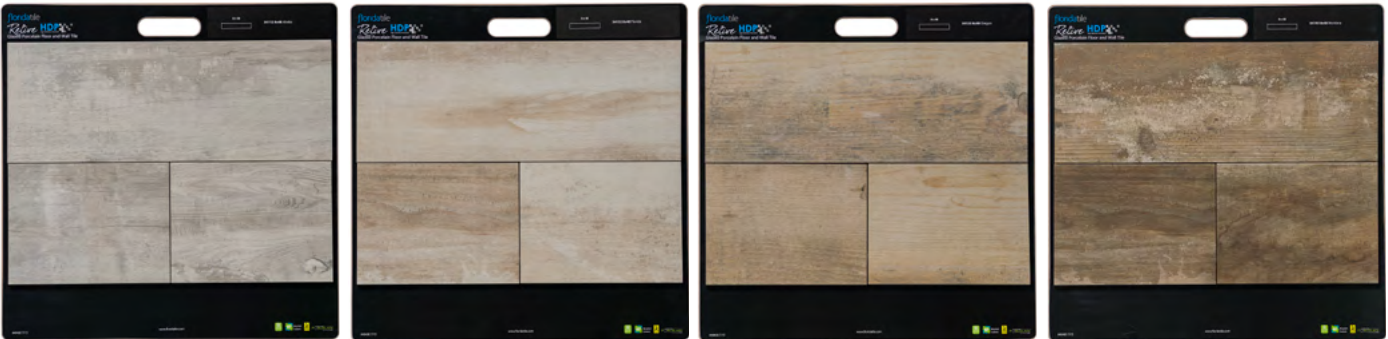

30021DC NY2LA^{HDP} New Images Coming Soon!

49400 Relive^{HDP}