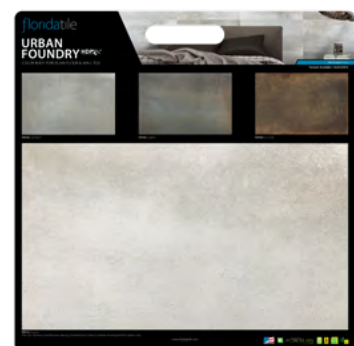

DEALER DISPLAY BOARDS

22" x 22"

- **48200B** Blank Dealer Board
- **20023DB** Ainslee Park^{HDP} (Floor)
- **20026DB** Ainslee Park^{HDP} (Wall)
- **30057DC** Amplify
- **48447** Aventis^{HDP}
- **48377** Berkshire^{HDP}
- **48916** Cellar^{HDP}
- **48455** Continent^{DP}
- **48443A** Craftsman^{DP}
- **20022DB** Distillery^{HDP}
- **20045DB** Divinity^{HDP}
- **30053DC** East Village^{HDP} (2 board kit)
- **20041DB** Ecoscape
- **20025DB** Edge
- **20054DB** Emotive
- **20047DB** Enchant^{HDP} (Matte)
- **20048DB** Enchant^{HDP} (Polished)
- **20051DB** Excursion^{HDP}
- **20046DB** Local^{HDP}
- **20055DB** Lost River^{HDP}
- **48445** Magnolia^{HDP}
- **48454** Maltese^{DP} (Wall)
- **48348** MetalArt Matrix
- **48281** Metropolitan Quarry
- **20050DB** Modtique^{HDP}
- **48906** MosaicArt Epic
- **48442** Natura^{HDP}
- **20021DB** NY2LA^{HDP}
- **48382** PietraArt Bliss (Travertine & Slate)
- **48914** PietraArt Ledgerstone
- **20081DB** PietraArt Pebbles (Warm Mix)
- **20181DB** PietraArt Pebbles (Cool Mix)
- **30031DB** PietraArt Premier Marble (Casablanca)
- **30032DB** PietraArt Premier Marble (Makrana)
- **30033DB** PietraArt Premier Marble (Crema)
- **30034DB** PietraArt Premier Marble (Dahlia)
- **30035DB** PietraArt Premier Marble (Giallo)
- **30036DB** PietraArt Premier Marble (Argento)
- **30037DB** PietraArt Premier Marble (Babeto)
- **30038DB** PietraArt Premier Marble (Silver Veincut)
- **48953** Precious^{HDP} (Floor)
- **48950** Precious^{HDP} (Wall)
- **48901** Relive^{HDP}

- **48354** Retroclassique
- **48449** Rhyme
- **48945** Sequence^{HDP}
- **20058DB** Stark
- **48433** Streamline
- **48444** Tides^{HDP}
- **48383** Time 2.0
- **20049DB** Tuscan Villa^{HDP}
- **20062DB** Urban Foundry^{HDP}
- **20028DB** VitraArt Peace of Mind (Field Tile)
- **20029DB** VitraArt Peace of Mind (Mosaics)