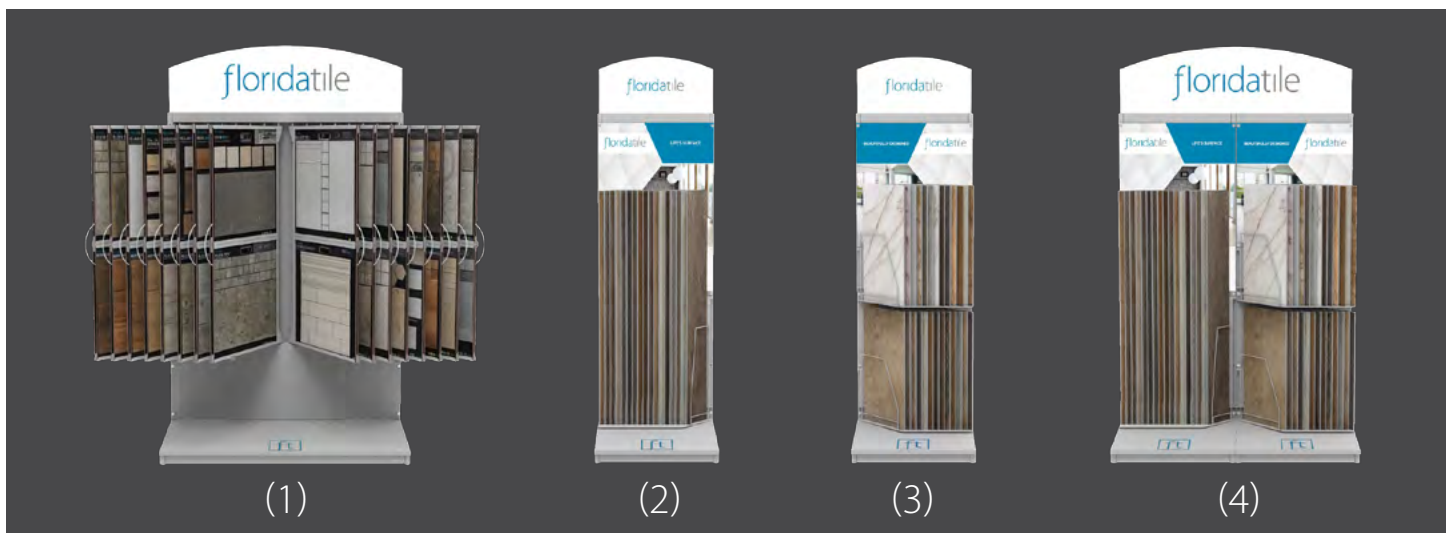

SHOWCASE DISPLAY

A **MODULAR** DISPLAY
FOR ANY SIZE SHOWROOM

64 DDBs
26 12" Tiles
17 Planks

note: All displays ship empty, all dealer boards and tiles sold separately.

CFTI211057V8

96.06" width x 25.56" depth x 80.48" height (with header)