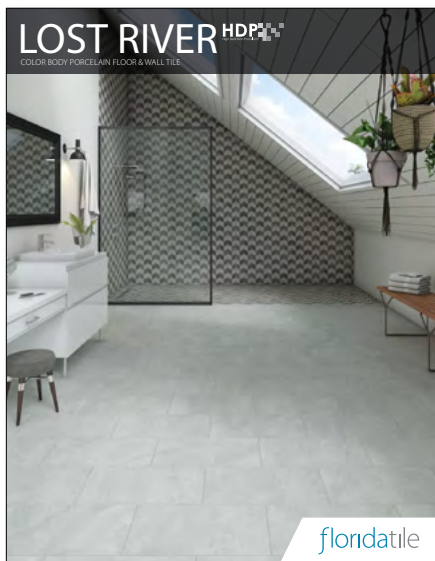

LITERATURE

8.5" x 11"

10023LT Ainslee Park^{HDP}
10057LT Amplify
48858R Aventis^{HDP}
48842R Berkshire^{HDP}
48884R Cellar^{HDP}
48863R Continent^{DP}
48854RA Craftsman^{DP}
10022LT Distillery^{HDP}
10045LT Divinity^{HDP}
10053LT East Village^{HDP}
10041LT Ecoscape
10025LT Edge
10054LT Emotive
10047LT Enchant^{HDP}
10051LT Excursion^{HDP}
10044LT Expressions

48883R Kerala^{HDP}
10046LT Local^{HDP}
10055LT Lost River^{HDP}
48856R Magnolia^{HDP}
48825R MetalArt Matrix
48689R Metropolitan Quarry
48859R Mingle^{HDP}
10050LT Modtique^{HDP}
48879R MosaicArt Epic
48853R Natura^{HDP}
10021LT NY2LA^{HDP}
48840RA PietraArt Bliss
48882R PietraArt Ledgerstone
10081LT PietraArt Pebbles

10031LT PietraArt Premier Marble
10052LT PietraArt Tavertine
48889R Precious^{HDP}
48878R Relive^{HDP}
48828R Retroclassique
48860R Rhyme
48888R Sequence^{HDP}
10058LT Stark
48852R Streamline
48855R Tides^{HDP}
48846R Time 2.0
10049LT Tuscan Villa^{HDP}
10062LT Urban Foundry^{HDP}
10028LT VitraArt Peace of Mind