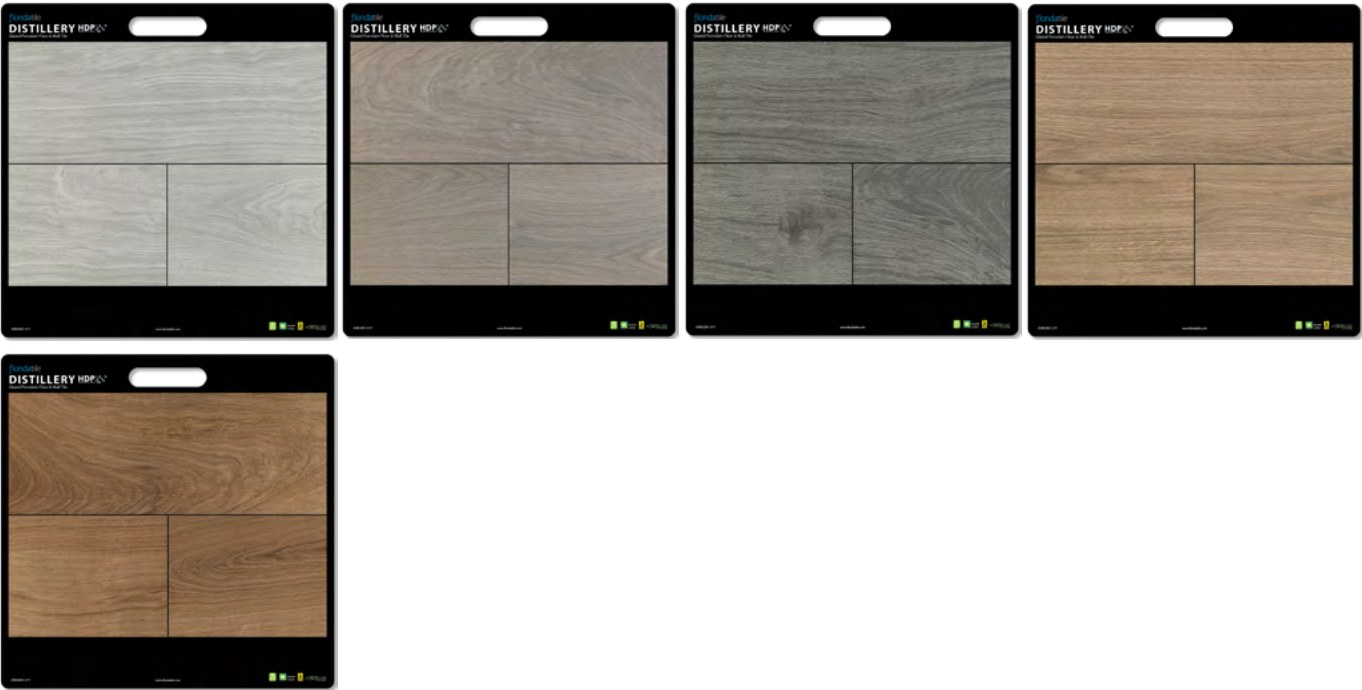

30022DC Distillery^{HDP}