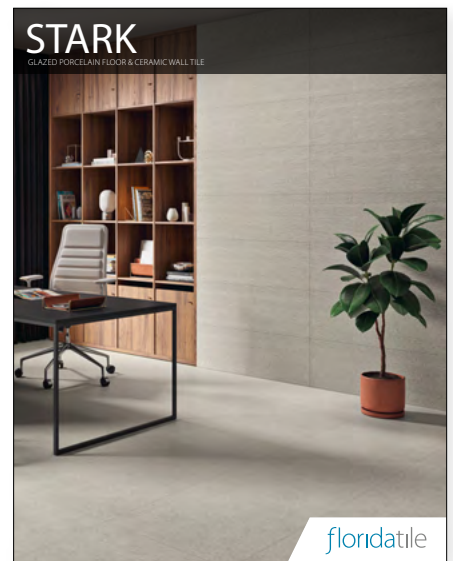

LITERATURE

8.5" x 11"

10023LT Ainslee Park^{HDP}
10057LT Amplify
48858R Aventis^{HDP}
48842R Berkshire^{HDP}
48884R Cellar^{HDP}
48863R Continent^{DP}
48854RA Craftsman^{DP}
10022LT Distillery^{HDP}
10045LT Divinity^{HDP}
10053LT East Village^{HDP}
10041LT Ecoscape
10025LT Edge
10054LT Emotive
10047LT Enchant^{HDP}
10051LT Excursion^{HDP}
10044LT Expressions

48883R Kerala^{HDP}
10046LT Local^{HDP}
10055LT Lost River^{HDP}
48856R Magnolia^{HDP}
48825R MetalArt Matrix
48689R Metropolitan Quarry
48859R Mingle^{HDP}
10050LT Modtique^{HDP}
48879R MosaicArt Epic
48853R Natura^{HDP}
10021LT NY2LA^{HDP}
48840RA PietraArt Bliss
48882R PietraArt Ledgerstone
10081LT PietraArt Pebbles

10031LT PietraArt Premier Marble
10052LT PietraArt Tavertine
48889R Precious^{HDP}
48878R Relive^{HDP}
48828R Retroclassique
48860R Rhyme
48888R Sequence^{HDP}
10058LT Stark
48852R Streamline
48855R Tides^{HDP}
48846R Time 2.0
10049LT Tuscan Villa^{HDP}
10062LT Urban Foundry^{HDP}
10028LT VitraArt Peace of Mind