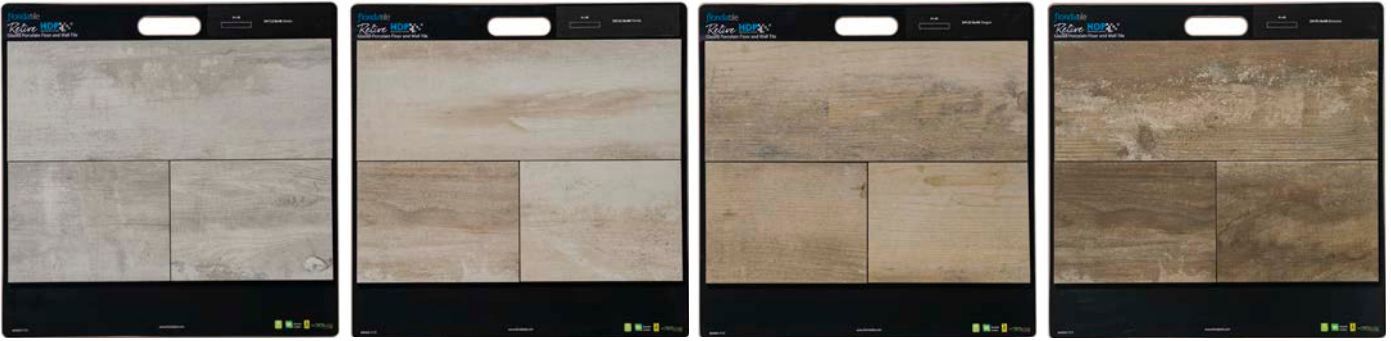

DDB BY COLOR

49400 Relive^{HDP}