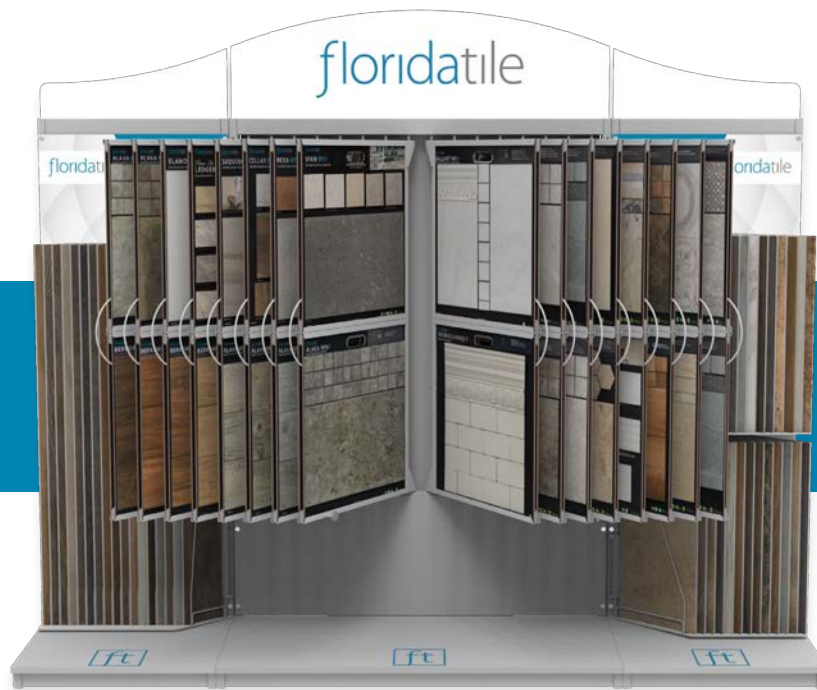

floridatile

22

MERCHANDISING BROCHURE

INDEX

- 03 SHOWCASE DISPLAY
- 04 CATALOG
- 05 LITERATURE
- 06 DEALER DISPLAY BOARDS
- 13 CONTRACTOR BOARDS
- 13 COLLECTION CARDS
- 17 FRONT PRODUCT LABELS KITS
- 17 BACK COLLECTION LABELS KITS
- 18 ARCHITECTURAL BINDERS
- 19 CHIP & PLANK SAMPLES
- 23 4X4 CHIP CARDS
- 24 CONCEPT BOARDS
- 25 CARD SETS
- 25 LOOSE TILE DISPLAYS
- 26 CRADLE DISPLAYS
- 29 SALES & PROMOTIONAL AIDS
- 33 NON-INVENTORY ITEMS

SHOWCASE DISPLAY

A **MODULAR** DISPLAY
FOR ANY SIZE SHOWROOM

64 DDBs
26 12" Tiles
17 Planks

note: All displays ship empty, all dealer boards and tiles sold separately.

CFTI211057V8

96.06" width x 25.56" depth x 80.48" height (with header)