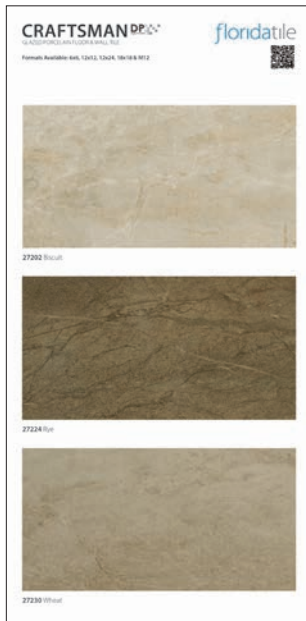

COLLECTION CARDS

CRAFTSMAN^{DP}

55075CC Colors
12" x 6.125"