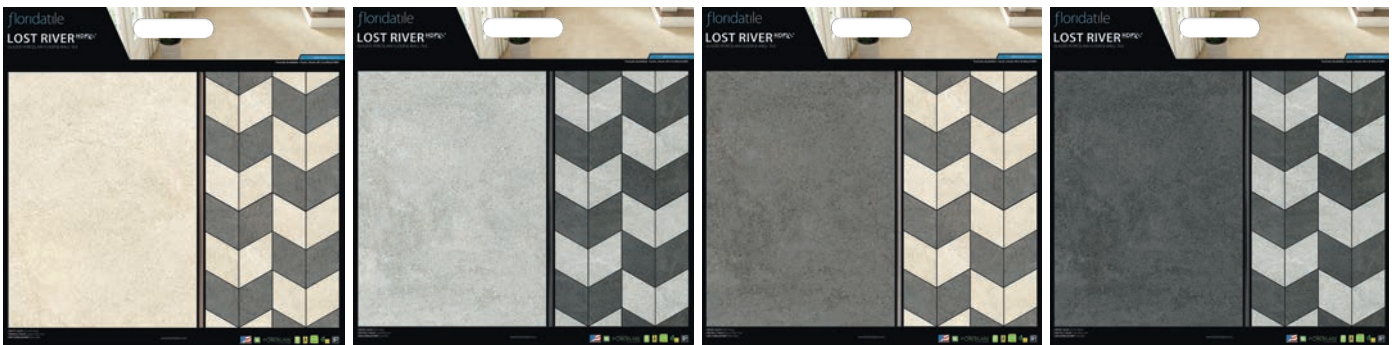

30054DC Emotive

Due to the large number of SKUs, Emotive does not have a true DDB by Color package

30047DC Enchant^{HDP} (matte)

30048DC Enchant^{HDP} (polished)

DDB BY COLOR

30046DC Local^{HDP}

30055DC Lost River^{HDP}