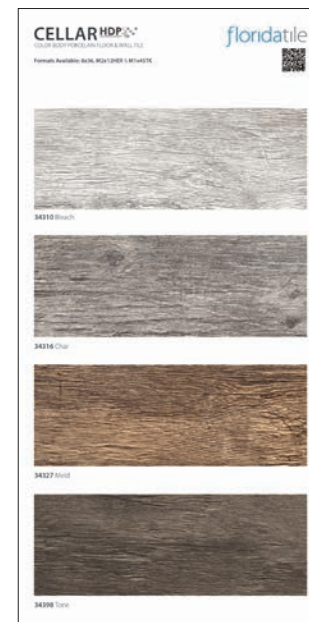

AMPLIFY

55457CC White Diamond 12" x 6.125"

AVENTIS

55077CC Colors 12" x 6.125"

BAKERSFIELD

50065CC Colors 12" x 6.125"

CELLAR^{HDP}

55078CC Colors 12" x 6.125"