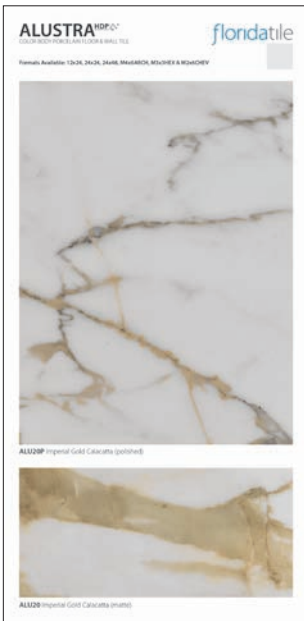

COLLECTION CARDS

ALUSTRAHDP

55059CC Imperial Gold Calacatta 12" x 6.125"