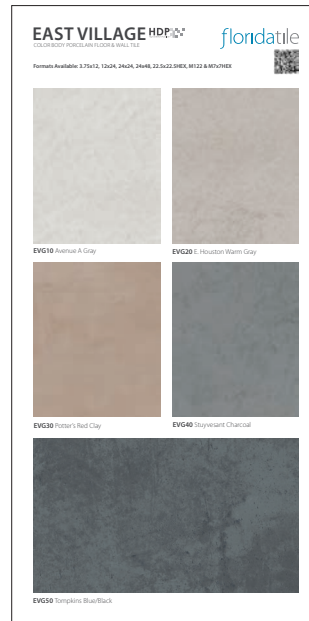

CONTINENT^{DP}

55076CC Colors 12" x 6.125"

COLLECTION CARDS

CRAFTSMAN^{DP}

55075CC Colors
12" x 6.125"

EAST VILLAGE^{HDP}

55053CC Colors
12" x 6.125"

EAST VILLAGE^{HDP}