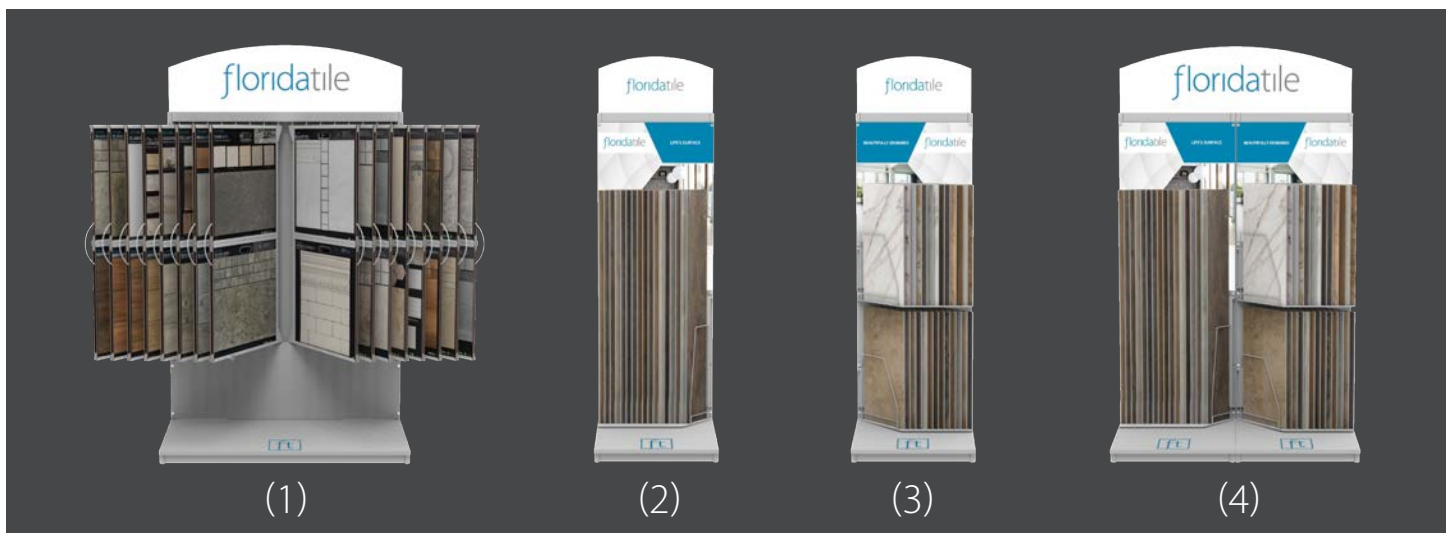

SHOWCASE DISPLAY

A **MODULAR** DISPLAY
FOR ANY SIZE SHOWROOM

64 DDBs
26 12" Tiles
17 Planks

note: All displays ship empty, all dealer boards and tiles sold separately.

CFTI211057V8

96.06" width x 25.56" depth x 80.48" height (with header)