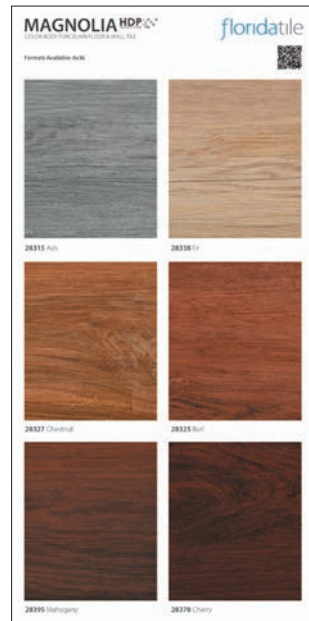

55354CC Listello
12" x 6.125"

GRAVITATE^{HDP}

55093CC Colors
12" x 6.125"

COLLECTION CARDS

LOST RIVER^{HDP}

5505CC Colors
12" x 6.125"

MAGNOLIA^{HDP}

5505CC Colors
12" x 6.125"