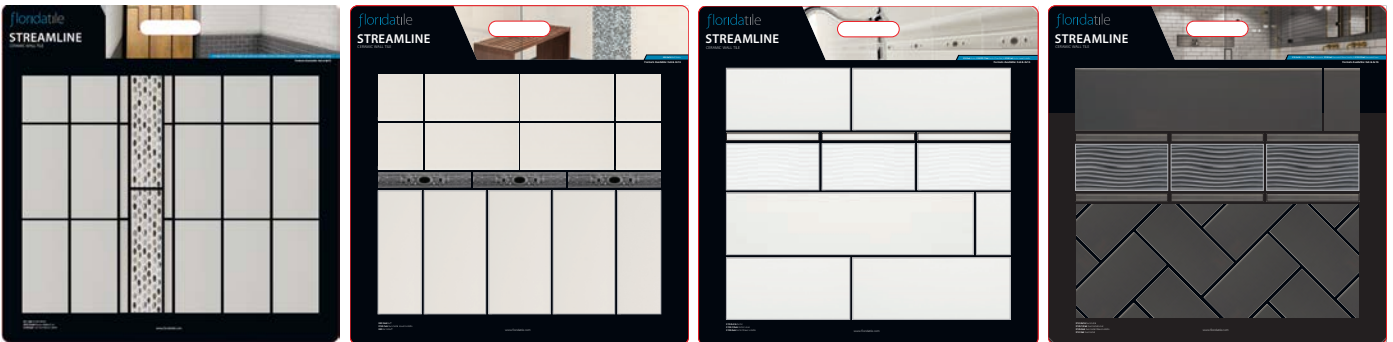

30050DC Modtique^{HDP}

DDB BY COLOR

49400 Relive^{HDP}

30056DC Streamline

48583 Tides^{HDP}

CONTRACTOR BOARDS

11" x 14"

| | |
|---------|-----------------------|
| 50025CB | Edge |
| 48553 | Relive ^{HDP} |
| 48544 | Time 2.0 |