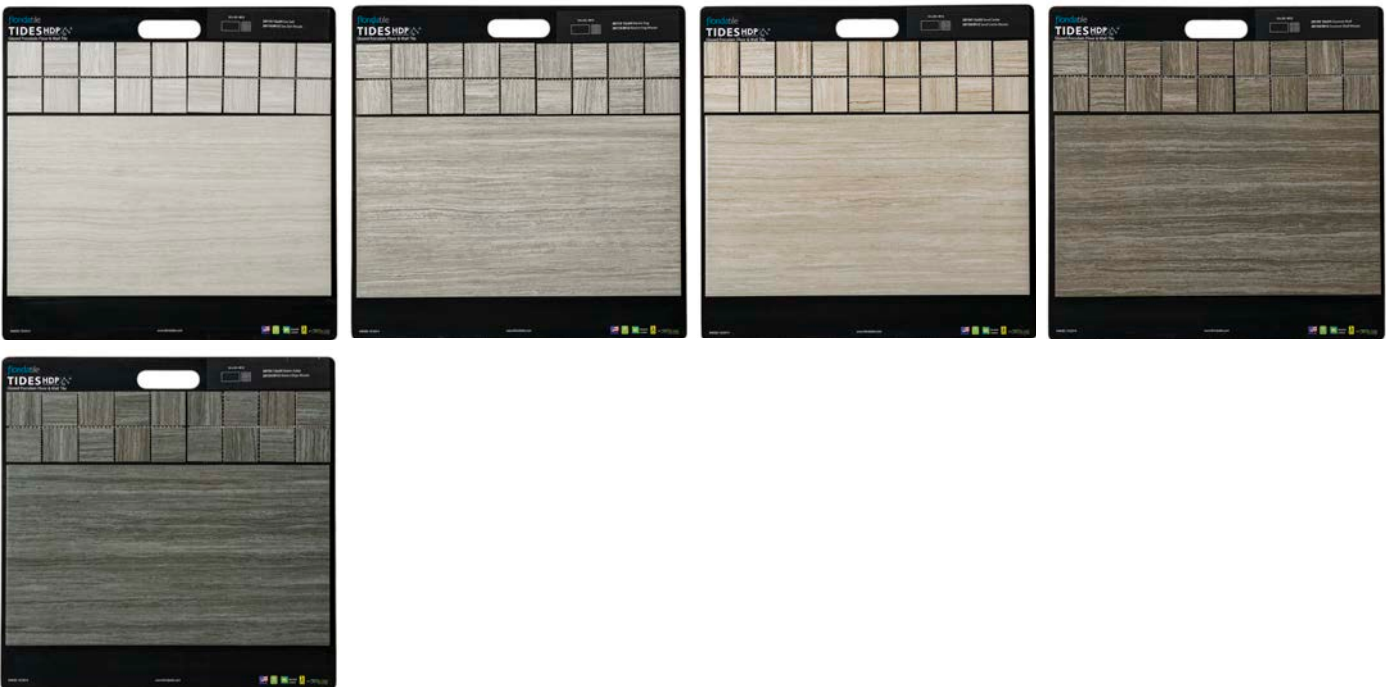

30050DC Modtique^{HDP}

DDB BY COLOR

49400 Relive^{HDP}

30056DC Streamline

48583 Tides^{HDP}

CONTRACTOR BOARDS

11" x 14"

| | |
|---------|-----------------------|
| 50025CB | Edge |
| 48553 | Relive ^{HDP} |
| 48544 | Time 2.0 |