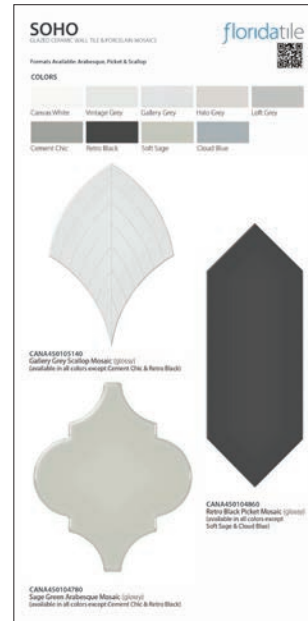

SOHO - Coming Soon

55288CC Soho Solid
Mosaics
12" x 6.125"