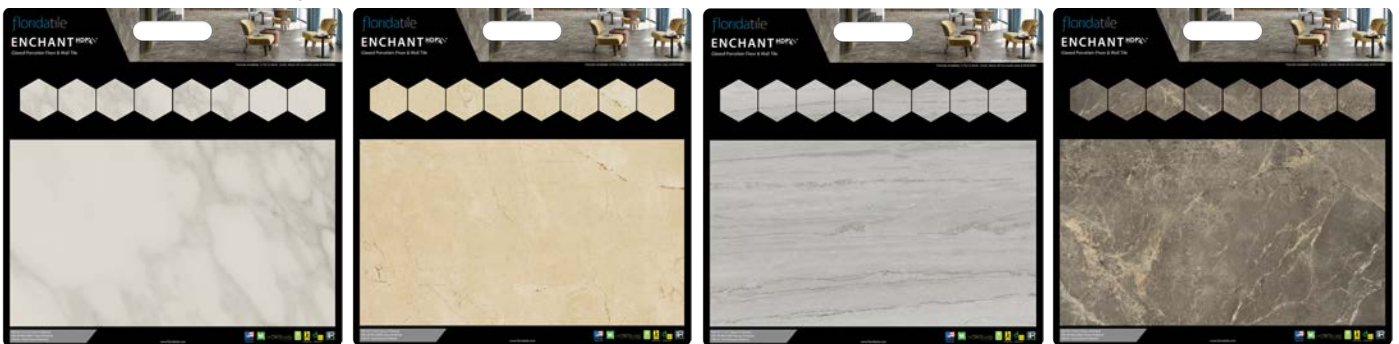

30054DC Emotive

Due to the large number of SKUs, Emotive does not have a true DDB by Color package

30047DC Enchant^{HDP} (matte)

30048DC Enchant^{HDP} (polished)

DDB BY COLOR

30046DC Local^{HDP}

30055DC Lost River^{HDP}