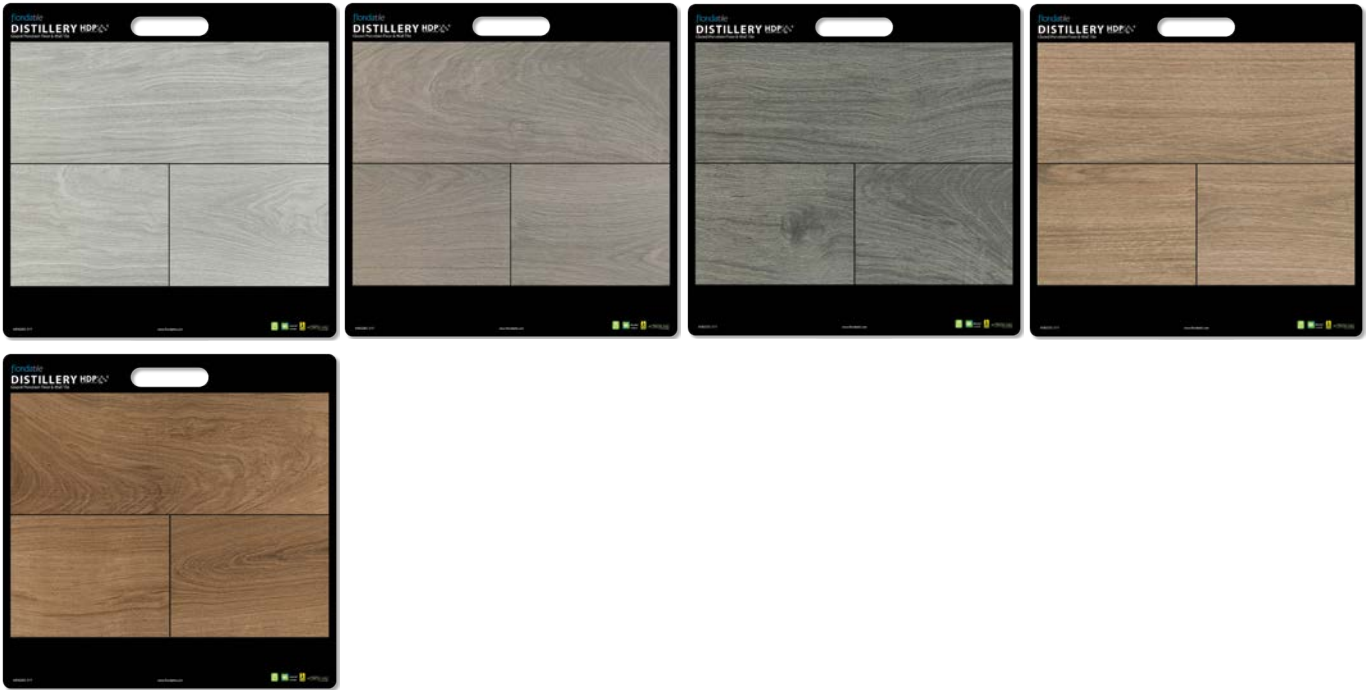

DDB BY COLOR

30022DC Distillery^{HDP}