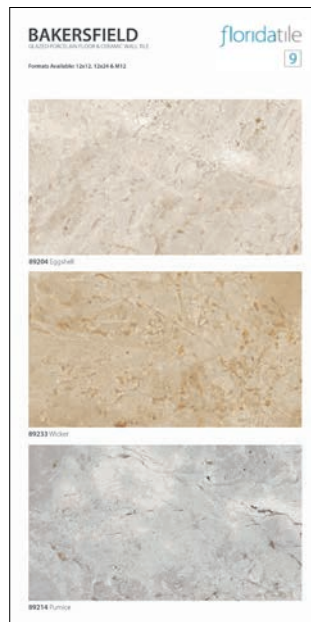

AMPLIFY

55457CC White Diamond 12" x 6.125"

AVENTIS

55077CC Colors 12" x 6.125"

BAKERSFIELD

50065CC Colors 12" x 6.125"

CELLAR^{HDP}

55078CC Colors 12" x 6.125"