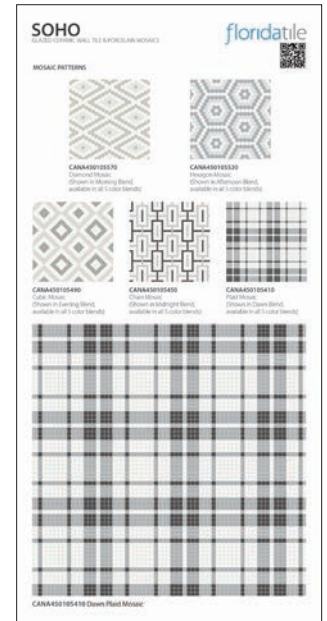

SOHO - Coming Soon

55388CC Soho Patterned
Mosaics
12" x 6.125"