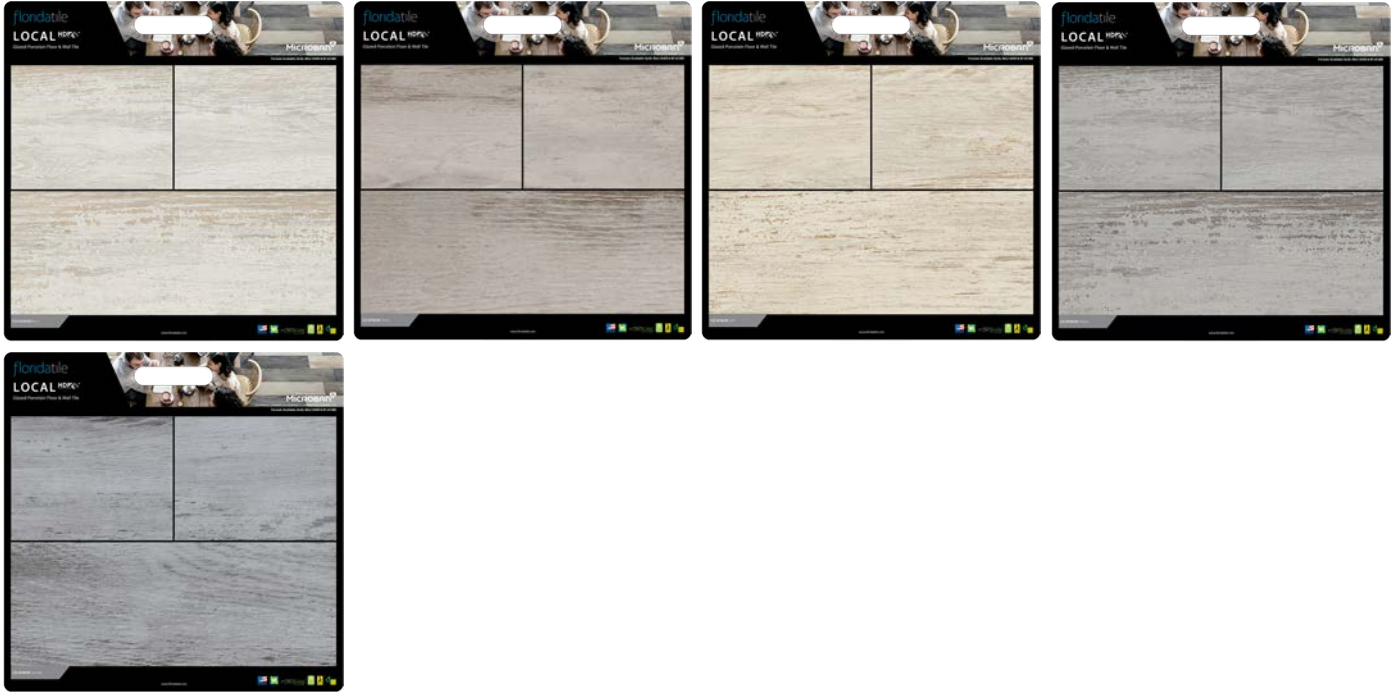

DDB BY COLOR

30046DC Local^{HDP}