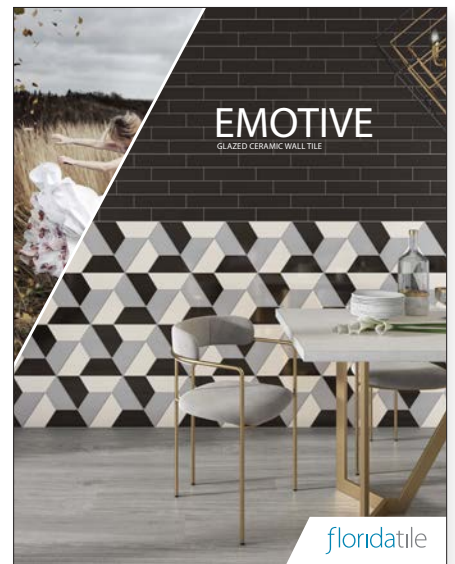

LITERATURE

8.5" x 11"

10023LT Ainslee Park^{HDP}
10059LT Alustra^{HDP}
10057LT Amplify
48858R Aventis^{HDP}
PRI48891R Bakersfield^{HDP}
48842R Berkshire^{HDP}
48884R Cellar^{HDP}
48863R Continent^{DP}
48854RA Craftsman^{DP}
10022LT Distillery^{HDP}
10045LT Divinity^{HDP}
10053LT East Village^{HDP}
10141LT 2CM
10025LT Edge
10054LT Emotive
10047LT Enchant^{HDP}

10051LT Excursion^{HDP}
10044LT Expressions
10093LT Gravitate^{HDP}
48883R Kerala^{HDP}
10046LT Local^{HDP}
10055LT Lost River^{HDP}
48856R Magnolia^{HDP}
N/A* Maltese
48689R Metropolitan Quarry
48859R Mingle^{HDP}
10050LT Modtique^{HDP}
48853R Natura^{HDP}
10021LT NY2LA^{HDP}
N/A* PietraArt Bliss
48882R PietraArt Ledgerstone
N/A* PietraArt Premier Marble

10081LT PietraArt Pebbles
N/A* PietraArt Tavertine
48889R Precious^{HDP}
48878R Relive^{HDP}
48860R Rhyme
48888R Sequence^{HDP}
100Y3LT Serendipity^{HDP}
10088LT Soho - Coming Soon!
48852R Streamline
48855R Tides^{HDP}
48846R Time 2.0
10049LT Tuscan Villa^{HDP}
10062LT Urban Foundry^{HDP}
10028LT VitraArt Peace of Mind
N/A* Westmont^{HDP}

*digital only