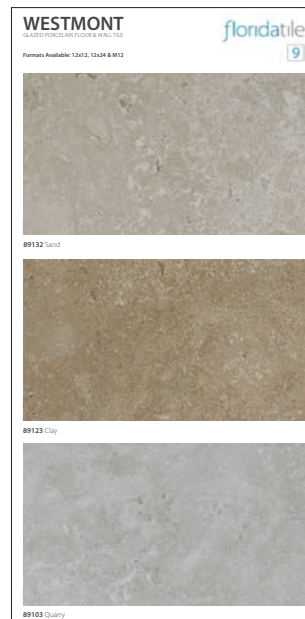

WESTMONT

55055CC Colors
12" x 6.125"