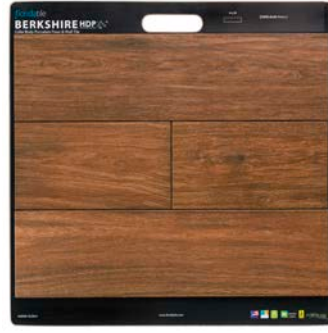

DDB BY COLOR

48490 Berkshire^{HDP}