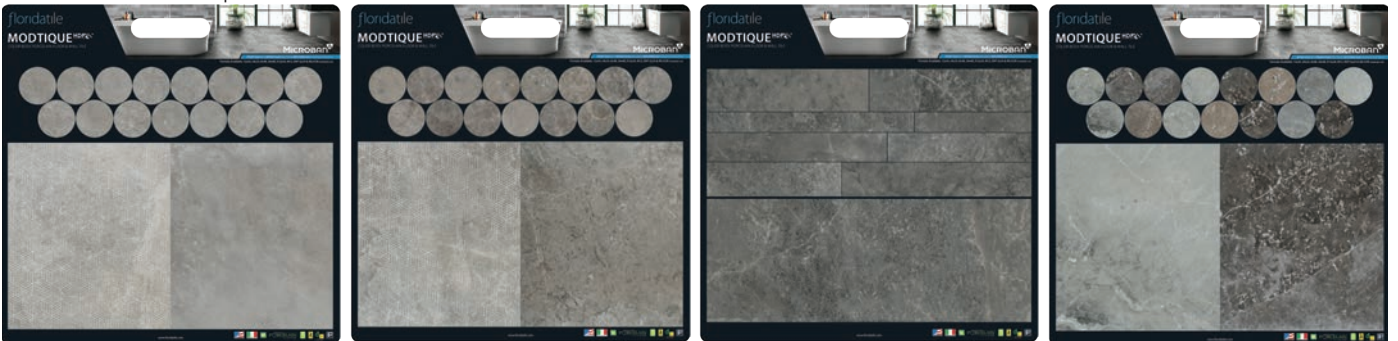

30050DC Modtique^{HDP}