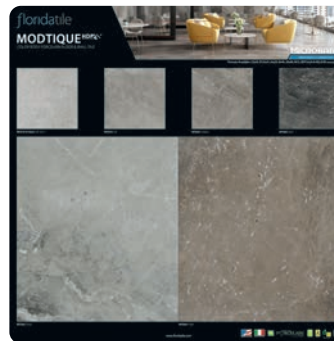

DEALER DISPLAY BOARDS

22" x 22"

- 48200B Blank Dealer Board
- 20023DB Ainslee Park^{HDP} (Floor)
- 20026DB Ainslee Park^{HDP} (Wall)
- 20059DB Alustra^{HDP} Matte
- 21059DB Alustra^{HDP} Polished
- 22059DB Alustra^{HDP} Mosaics/Liners - Coming Soon!
- 30057DC Amplify
- 48447 Aventis^{HDP}
- PRI48963 Bakersfield^{HDP}
- 48377 Berkshire^{HDP}
- 48916 Cellar^{HDP}
- 48455 Continent^{DP}
- 48443A Craftsman^{DP}
- 20022DB Distillery^{HDP}
- 20045DB Divinity^{HDP}
- 30053DC East Village^{HDP} (2 board kit)
- 20041DB 2CM
- 20025DB Edge
- 20054DB Emotive
- 20047DB Enchant^{HDP} (Matte)
- 20048DB Enchant^{HDP} (Polished)
- 20051DB Excursion^{HDP}
- 20093DB Gravitate^{HDP}
- 20046DB Local^{HDP}
- 20055DB Lost River^{HDP}
- 48445 Magnolia^{HDP}
- 48454 Maltese^{DP} (Wall)
- 48281 Metropolitan Quarry
- 20050DB Modtique^{HDP}
- 48442 Natura^{HDP}
- 20021DB NY2LA^{HDP}
- 48382 PietraArt Bliss (Travertine & Slate)
- 48914 PietraArt Ledgerstone
- 20081DB PietraArt Pebbles (Warm Mix)
- 20181DB PietraArt Pebbles (Cool Mix)
- 30031DB PietraArt Premier Marble (Casablanca)
- 30032DB PietraArt Premier Marble (Makrana)
- 48953 Precious^{HDP} (Floor)
- 48950 Precious^{HDP} (Wall)
- 48901 Relive^{HDP}
- 48449 Rhyme
- 48945 Sequence^{HDP}
- 20043DB Serendipity^{HDP}
- 20088DB Soho Field Tile - Coming Soon!
- 20188DB Soho Mosaics - Coming Soon!
- 20288DB Soho Patterned Mosaics - Coming Soon!

- 48433 Streamline
- 48383 Time 2.0
- 20049DB Tuscan Villa^{HDP}
- 20062DB Urban Foundry^{HDP}
- 20028DB VitraArt Peace of Mind (Field Tile)
- 20029DB VitraArt Peace of Mind (Mosaics)
- PRI48959 Westmont^{HDP}