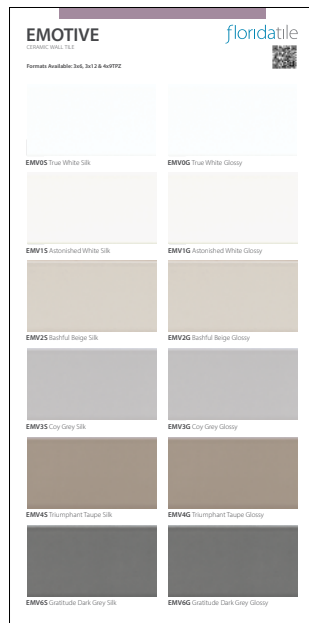

COLLECTION CARDS

EAST VILLAGE

EMOTIVE

EMOTIVE

EMOTIVE

EMOTIVE

FLUENT

GRAVITATE

HIGH RIDGE