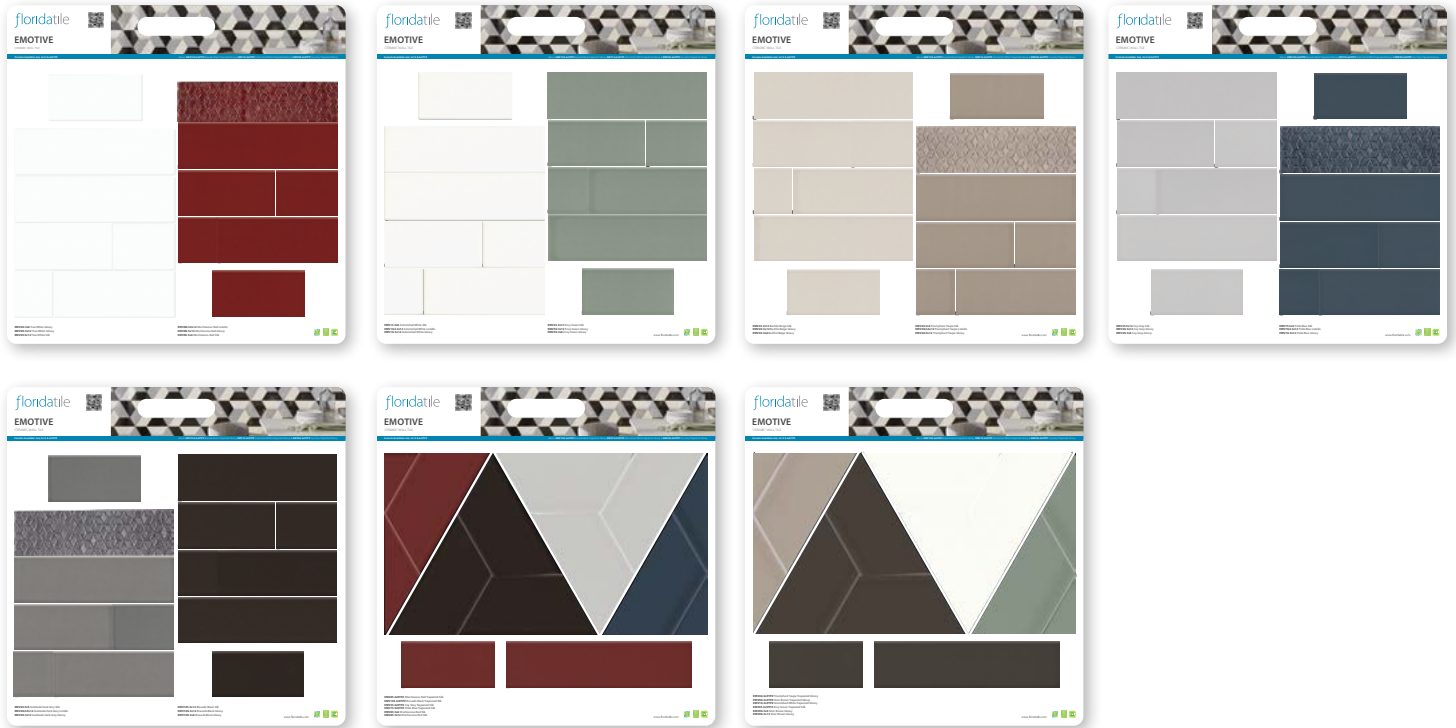

DDB BY COLOR

30054DC Emotive