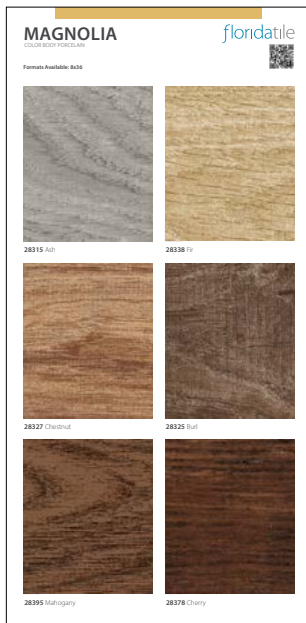

COLLECTION CARDS

MAGNOLIA

55071CC Colors
12" x 6.125"