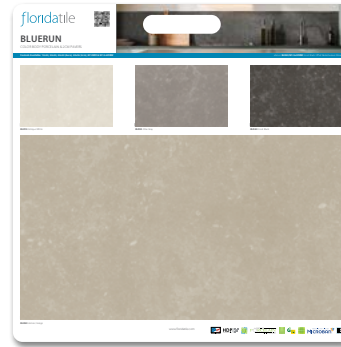

DEALER DISPLAY BOARDS

22" x 22"

- **48200B** Blank Dealer Board
- **50053DF** Why Tile
- **20041DB** 2CM (24x24)
- **20141DB** 2CM (24x36)
- **20023DB** Ainslee Park (Floor)
- **20026DB** Ainslee Park (Wall)
- **20059DB** Alustra (Matte)
- **21059DB** Alustra (Polished)
- **22059DB** Alustra (Mosaics/Liners)
- **30057DC** Amplify
- **20089DB** Aura
- **48447** Aventus
- **PRI48963** Bakersfield
- **20070DB** Bellanova (Colors)
- **20170DB** Bellanova (Mosaics)
- **48377** Berkshire
- **20098DB** BlueRun
- **20198DB** BlueRun (Deco)
- **20069DB** Canal Street
- **20169DB** Canal Street (Deco)
- **48916** Cellar
- **48455** Continent
- **20045DB** Divinity
- **20053DB** East Village
- **20054DB** Emotive
- **20047DB** Enchant (Matte)
- **20048DB** Enchant (Polished)
- **20051DB** Excursion
- **20099DB** Fluent
- **20093DB** Gravitate
- **20094DB** High Ridge
- **20027DB** Indulge (Matte)
- **20127DB** Indulge (Polished)
- **20227DB** Indulge (Mosaics)
- **20046DB** Local
- **48445** Magnolia
- **20092DB** Memorable (Field Tile)
- **20192DB** Memorable (Wall)
- **48442** Natura
- **20021DB** NY2LA
- **20087DB** Passenger
- **48382** PietraArt Bliss (Natural Stone & Glass)
- **20081DB** PietraArt Pebbles (Warm Mix)
- **20181DB** PietraArt Pebbles (Cool Mix)
- **48953** Precious (Floor)
- **48950** Precious (Wall)
- **48449** Rhyme
- **48945** Sequence

- **20043DB** Serendipity
- **20088DB** Soho (Field Tile)
- **20188DB** Soho (Mosaics)
- **20288DB** Soho (Patterned Mosaics)
- **20091DB** Songbird
- **20090DB** Storied
- **20039DB** Tempo (Matte)
- **20139DB** Tempo (Polished)
- **20239DB** Tempo (Mosaics)
- **48444** Tides
- **48383** Time 2.0
- **20049DB** Tuscan Villa
- **20062DB** Urban Foundry
- **PRI48959** Westmont