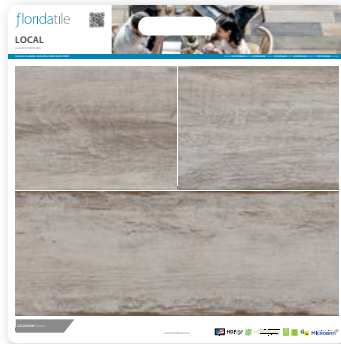

30048DC Enchant (polished)

DDB BY COLOR

30027DC Indulge

30046DC Local

COLLECTION CARDS

FLORIDA TILE

55023CC	Ainslee Park (not shown)	55127CC	Indulge Statuario
55059CC	Alustra Imperial Gold Calacatta	55227CC	Indulge Arabescato
55159CC	Alustra Majestic White Lasa	55327CC	Indulge Lilac
55259CC	Alustra Opulent Beige Onyx	55427CC	Indulge Breccia Capraia
55359CC	Alustra Sovereign Gray	55527CC	Indulge Sahara Noir
55459CC	Alustra Regal Black	55627CC	Indulge Circles
55559CC	Alustra Imperial Gold Arch Mosaic	55046CC	Local (not shown)
55057CC	Amplify (colors)	50071CC	Magnolia
55157CC	Amplify Reef	55092CC	Memorable (field tile)
55257CC	Amplify Arid White & White Wind	55192CC	Memorable (wall)
55357CC	Amplify Rise White	55041CC	Mineral (2cm) (not shown)
55457CC	Amplify Dune White	55097CC	Natura (not shown)
55557CC	Amplify White Diamond	55079CC	NY2LA
55089CC	Aura	55141CC	NY2LA (2cm) (not shown)
55077CC	Aventis	55087CC	Passenger (colors)
50065CC	Bakersfield	55187CC	Passenger (2cm) (not shown)
55070CC	Bellanova (colors)	55095CC	Precious
55170CC	Bellanova (polished)	50067CC	Rhyme (not shown)
50063CC	Berkshire (not shown)	55080CC	Sequence
55098CC	BlueRun (colors)	55043CC	Serendipity (colors)
55198CC	BlueRun (2cm) (not shown)	55143CC	Serendipity (warm blend mosaic)
55298CC	BlueRun (deco)	55243CC	Serendipity (cool blend mosaic)
55069CC	Canal Street (colors)	55088CC	Soho (field tile)
55169CC	Canal Street (deco)	55188CC	Soho (unglazed hex mosaics)
55078CC	Cellar	55288CC	Soho (solid mosaics)
55076CC	Continent	55388CC	Soho (patterned mosaics)
55045CC	Divinity (not shown)	55091CC	Songbird
55053CC	East Village (colors)	55241CC	Span (2cm) (not shown)
55153CC	East Village (mosaics)	55090CC	Storied
55054CC	Emotive (neutrals)	55039CC	Tempo (matte)
55154CC	Emotive (colors)	55139CC	Tempo (polished)
55254CC	Emotive (trapezoid)	55239CC	Tempo (wall, mosaic)
55354CC	Emotive (listello)	55073CC	Tides (not shown)
55048CC	Enchant (not shown)	55074CC	Time 2.0 (warm) (not shown)
55051CC	Excursion (not shown)	55174CC	Time 2.0 (cool) (not shown)
55099CC	Fluent	55049CC	Tuscan Villa (not shown)
55093CC	Gravitate	55062CC	Urban Foundry
55094CC	High Ridge	50066CC	Westmont
55194CC	High Ridge (2cm)		
55027CC	Indulge Onyx		