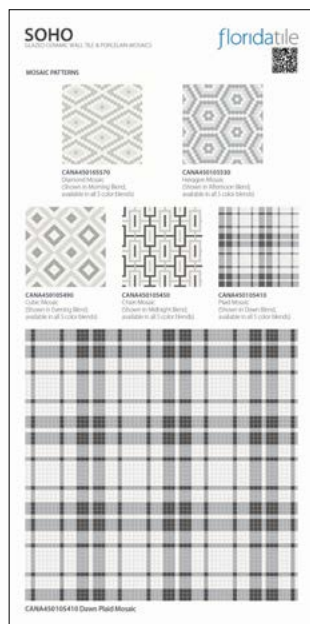

SOHO

55088CC Soho Field Tile
12" x 6.125"

SOHO

55188CC Soho Unglazed Hex Mosaics
12" x 6.125"

SOHO

55288CC Soho Solid Mosaics
12" x 6.125"

SOHO

55388CC Soho Patterned Mosaics
12" x 6.125"