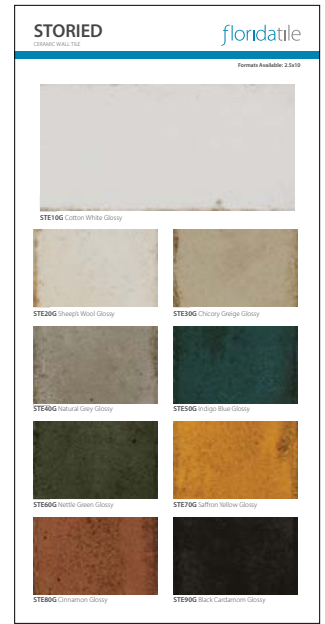

SONGBIRD

55091CC Colors
12" x 6.125"

STORIED

55090CC Colors
12" x 6.125"

COLLECTION CARDS

TEMPO

55039CC Matte
12" x 6.125"

TEMPO