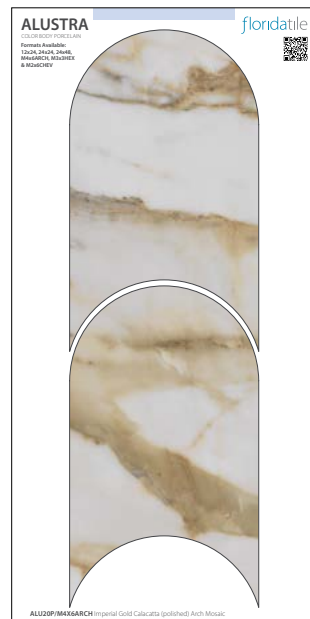

ALUSTRA

55559CC Imperial Gold Calacatta Arch Mosaic 12" x 6.125"