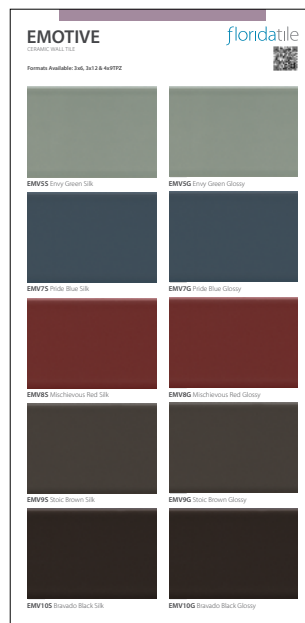

COLLECTION CARDS

EAST VILLAGE

EMOTIVE

EMOTIVE

EMOTIVE

EMOTIVE

FLUENT

GRAVITATE

HIGH RIDGE