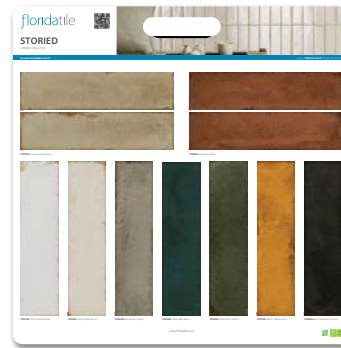

DEALER DISPLAY BOARDS

22" x 22"

- **48200B** Blank Dealer Board
- **50053DF** Why Tile
- **20041DB** 2CM (24x24)
- **20141DB** 2CM (24x36)
- **20023DB** Ainslee Park (Floor)
- **20026DB** Ainslee Park (Wall)
- **20059DB** Alustra (Matte)
- **21059DB** Alustra (Polished)
- **22059DB** Alustra (Mosaics/Liners)
- **30057DC** Amplify
- **20089DB** Aura
- **48447** Aventus
- **PRI48963** Bakersfield
- **20070DB** Bellanova (Colors)
- **20170DB** Bellanova (Mosaics)
- **48377** Berkshire
- **20098DB** BlueRun
- **20198DB** BlueRun (Deco)
- **20069DB** Canal Street
- **20169DB** Canal Street (Deco)
- **48916** Cellar
- **48455** Continent
- **20045DB** Divinity
- **20053DB** East Village
- **20054DB** Emotive
- **20047DB** Enchant (Matte)
- **20048DB** Enchant (Polished)
- **20051DB** Excursion
- **20099DB** Fluent
- **20093DB** Gravitate
- **20094DB** High Ridge
- **20027DB** Indulge (Matte)
- **20127DB** Indulge (Polished)
- **20227DB** Indulge (Mosaics)
- **20046DB** Local
- **48445** Magnolia
- **20092DB** Memorable (Field Tile)
- **20192DB** Memorable (Wall)
- **48442** Natura
- **20021DB** NY2LA
- **20087DB** Passenger
- **48382** PietraArt Bliss (Natural Stone & Glass)
- **20081DB** PietraArt Pebbles (Warm Mix)
- **20181DB** PietraArt Pebbles (Cool Mix)
- **48953** Precious (Floor)
- **48950** Precious (Wall)
- **48449** Rhyme
- **48945** Sequence

- **20043DB** Serendipity
- **20088DB** Soho (Field Tile)
- **20188DB** Soho (Mosaics)
- **20288DB** Soho (Patterned Mosaics)
- **20091DB** Songbird
- **20090DB** Storied
- **20039DB** Tempo (Matte)
- **20139DB** Tempo (Polished)
- **20239DB** Tempo (Mosaics)
- **48444** Tides
- **48383** Time 2.0
- **20049DB** Tuscan Villa
- **20062DB** Urban Foundry
- **PRI48959** Westmont