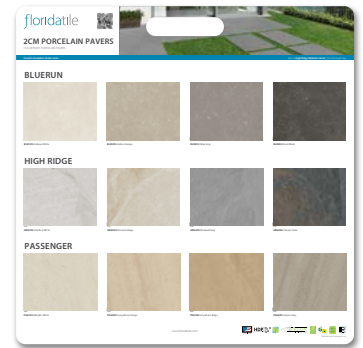

DEALER DISPLAY BOARDS

22" x 22"

- **48200B** Blank Dealer Board
- **50053DF** Why Tile
- **20041DB** 2CM (24x24)
- **20141DB** 2CM (24x36)
- **20023DB** Ainslee Park (Floor)
- **20026DB** Ainslee Park (Wall)
- **20059DB** Alustra (Matte)
- **21059DB** Alustra (Polished)
- **22059DB** Alustra (Mosaics/Liners)
- **30057DC** Amplify
- **20089DB** Aura
- **48447** Aventus
- **PRI48963** Bakersfield
- **20070DB** Bellanova (Colors)
- **20170DB** Bellanova (Mosaics)
- **48377** Berkshire
- **20098DB** BlueRun
- **20198DB** BlueRun (Deco)
- **20069DB** Canal Street
- **20169DB** Canal Street (Deco)
- **48916** Cellar
- **48455** Continent
- **20045DB** Divinity
- **20053DB** East Village
- **20054DB** Emotive
- **20047DB** Enchant (Matte)
- **20048DB** Enchant (Polished)
- **20051DB** Excursion
- **20099DB** Fluent
- **20093DB** Gravitate
- **20094DB** High Ridge
- **20027DB** Indulge (Matte)
- **20127DB** Indulge (Polished)
- **20227DB** Indulge (Mosaics)
- **20046DB** Local
- **48445** Magnolia
- **20092DB** Memorable (Field Tile)
- **20192DB** Memorable (Wall)
- **48442** Natura
- **20021DB** NY2LA
- **20087DB** Passenger
- **48382** PietraArt Bliss (Natural Stone & Glass)
- **20081DB** PietraArt Pebbles (Warm Mix)
- **20181DB** PietraArt Pebbles (Cool Mix)
- **48953** Precious (Floor)
- **48950** Precious (Wall)
- **48449** Rhyme
- **48945** Sequence

- **20043DB** Serendipity
- **20088DB** Soho (Field Tile)
- **20188DB** Soho (Mosaics)
- **20288DB** Soho (Patterned Mosaics)
- **20091DB** Songbird
- **20090DB** Storied
- **20039DB** Tempo (Matte)
- **20139DB** Tempo (Polished)
- **20239DB** Tempo (Mosaics)
- **48444** Tides
- **48383** Time 2.0
- **20049DB** Tuscan Villa
- **20062DB** Urban Foundry
- **PRI48959** Westmont