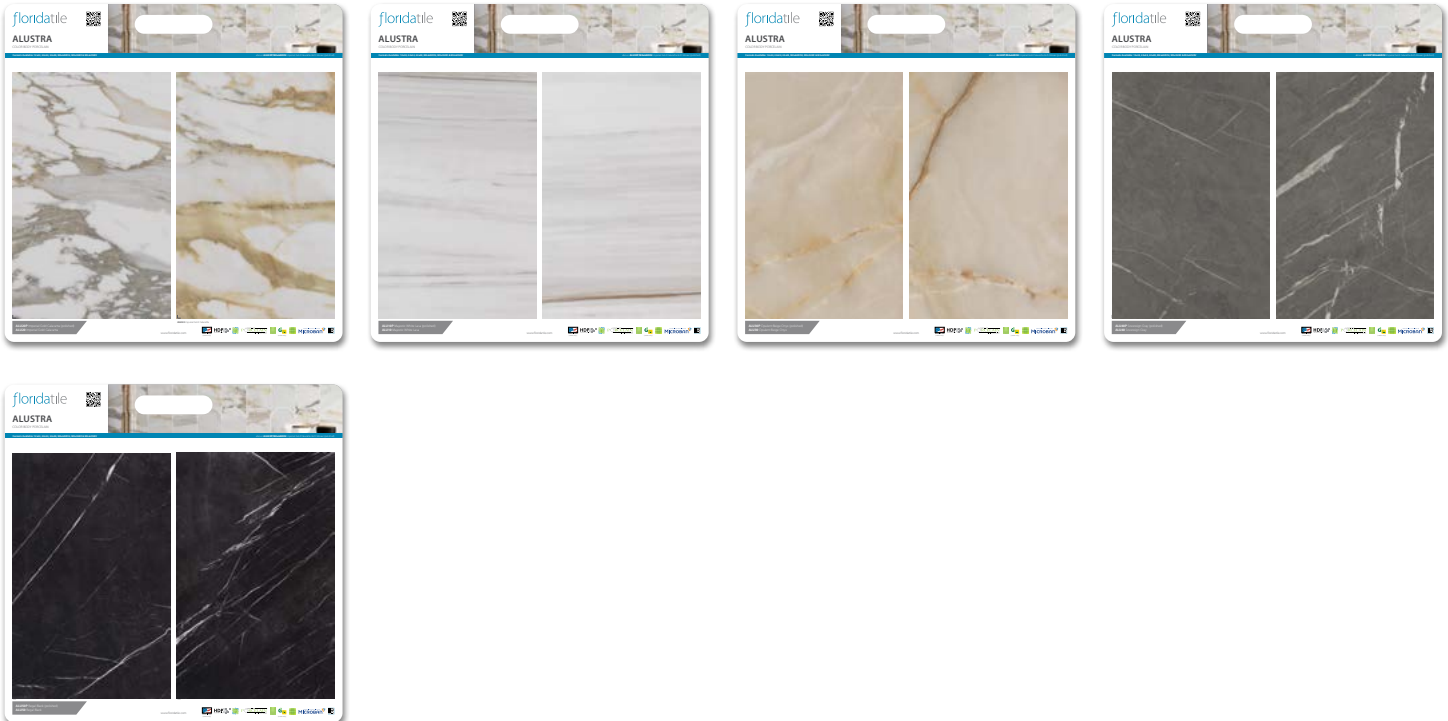

DDB BY COLOR

The Dealer Display Board (DDB) by Color program allows you to show multiple colors, sizes, and decorative trim pieces that are available for each product line. The DDB by Color Boards are packaged together as a single SKU by series and not available to purchase by an individual color board.

22" x 22"

30023DC	Ainslee Park	4 board set (not shown)	30047DC	Enchant (matte)	4 board set
30059DC	Alustra	5 board set	30048DC	Enchant (polished)	4 board set
48490	Berkshire	5 board set	30027DC	Indulge	6 board set
48918	Cellar	4 board set	30046DC	Local	5 board set
30045DC	Divinity	4 board set	30021DC	NY2LA	6 board set (not shown)
30054DC	Emotive	7 board set	49031	Sequence	4 board set (not shown)

30059DC Alustra