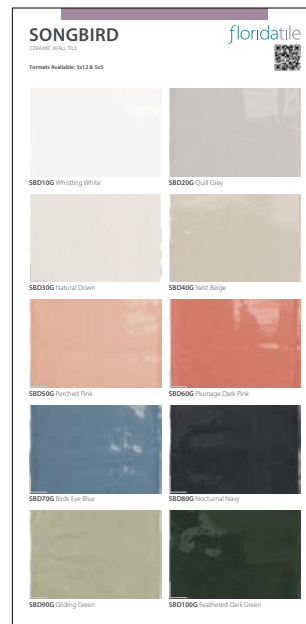

SONGBIRD

55091CC Colors
12" x 6.125"

STORIED

55090CC Colors
12" x 6.125"

COLLECTION CARDS

TEMPO

55039CC Matte
12" x 6.125"

TEMPO