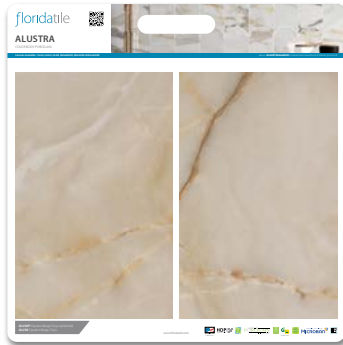

DDB BY COLOR

The Dealer Display Board (DDB) by Color program allows you to show multiple colors, sizes, and decorative trim pieces that are available for each product line. The DDB by Color Boards are packaged together as a single SKU by series and not available to purchase by an individual color board.

22" x 22"

30023DC	Ainslee Park	4 board set (not shown)	30047DC	Enchant (matte)	4 board set
30059DC	Alustra	5 board set	30048DC	Enchant (polished)	4 board set
48490	Berkshire	5 board set	30027DC	Indulge	6 board set
48918	Cellar	4 board set	30046DC	Local	5 board set
30045DC	Divinity	4 board set	30021DC	NY2LA	6 board set (not shown)
30054DC	Emotive	7 board set	49031	Sequence	4 board set (not shown)

30059DC Alustra