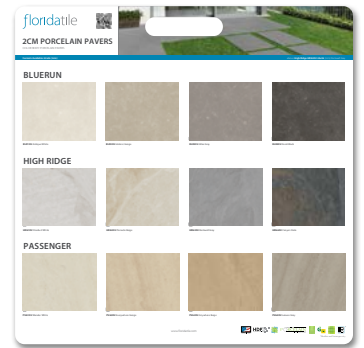

DEALER DISPLAY BOARDS

22" x 22"

- **48200B** Blank Dealer Board
- **50053DF** Why Tile
- **20041DB** 2CM (24x24)
- **20141DB** 2CM (24x36)
- **20023DB** Ainslee Park (Floor)
- **20026DB** Ainslee Park (Wall)
- **20059DB** Alustra (Matte)
- **21059DB** Alustra (Polished)
- **22059DB** Alustra (Mosaics/Liners)
- **30057DC** Amplify
- **20089DB** Aura
- **48447** Aventus
- **PRI48963** Bakersfield
- **20070DB** Bellanova (Colors)
- **20170DB** Bellanova (Mosaics)
- **48377** Berkshire
- **20098DB** BlueRun
- **20198DB** BlueRun (Deco)
- **20069DB** Canal Street
- **20169DB** Canal Street (Deco)
- **48916** Cellar
- **48455** Continent
- **20045DB** Divinity
- **20053DB** East Village
- **20054DB** Emotive
- **20047DB** Enchant (Matte)
- **20048DB** Enchant (Polished)
- **20051DB** Excursion
- **20099DB** Fluent
- **20093DB** Gravitare
- **20094DB** High Ridge
- **20027DB** Indulge (Matte)
- **20127DB** Indulge (Polished)
- **20227DB** Indulge (Mosaics)
- **20046DB** Local
- **48445** Magnolia
- **20092DB** Memorable (Field Tile)
- **20192DB** Memorable (Wall)
- **48442** Natura
- **20021DB** NY2LA
- **20087DB** Passenger
- **48382** PietraArt Bliss (Natural Stone & Glass)
- **20081DB** PietraArt Pebbles (Warm Mix)
- **20181DB** PietraArt Pebbles (Cool Mix)
- **48953** Precious (Floor)
- **48950** Precious (Wall)
- **48449** Rhyme
- **48945** Sequence

- **20043DB** Serendipity
- **20088DB** Soho (Field Tile)
- **20188DB** Soho (Mosaics)
- **20288DB** Soho (Patterned Mosaics)
- **20091DB** Songbird
- **20090DB** Storied
- **20039DB** Tempo (Matte)
- **20139DB** Tempo (Polished)
- **20239DB** Tempo (Mosaics)
- **48444** Tides
- **48383** Time 2.0
- **20049DB** Tuscan Villa
- **20062DB** Urban Foundry
- **PRI48959** Westmont