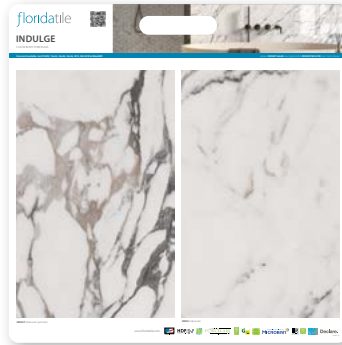

DDB BY COLOR

30027DC Indulge