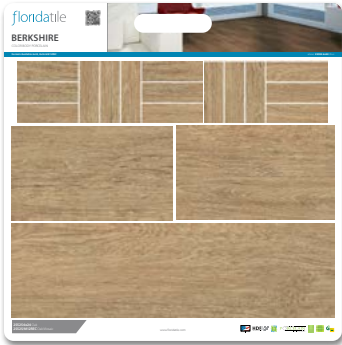

DDB BY COLOR

48490 Berkshire