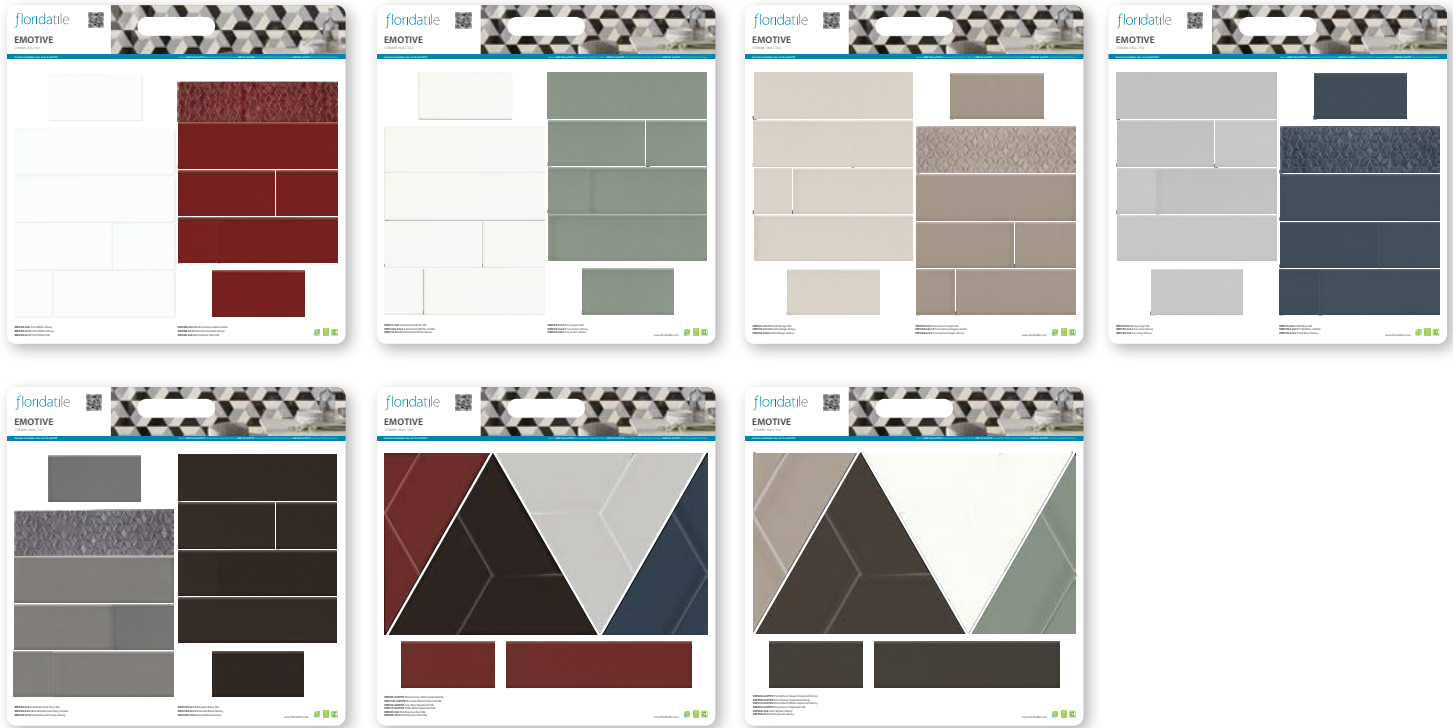

DDB BY COLOR

30054DC Emotive