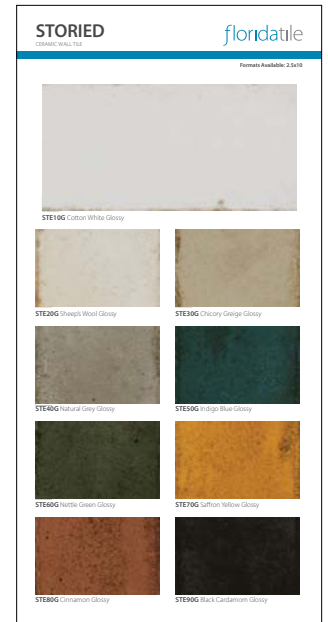

STORIED

55090CC Colors
12" x 6.125"