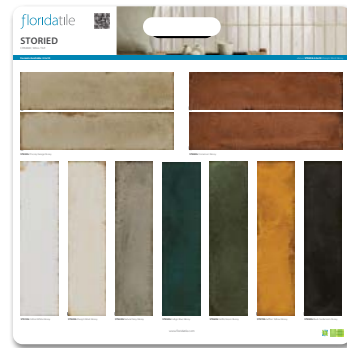

DEALER DISPLAY BOARDS

22" x 22"

- **48200B** Blank Dealer Board
- **50053DF** Why Tile
- **20041DB** 2CM (24x24)
- **20141DB** 2CM (24x36)
- **20023DB** Ainslee Park (Floor)
- **20026DB** Ainslee Park (Wall)
- **20059DB** Alustra (Matte)
- **21059DB** Alustra (Polished)
- **22059DB** Alustra (Mosaics/Liners)
- **30057DC** Amplify
- **20089DB** Aura
- **48447** Aventus
- **PRI48963** Bakersfield
- **20070DB** Bellanova (Colors)
- **20170DB** Bellanova (Mosaics)
- **48377** Berkshire
- **20098DB** BlueRun
- **20198DB** BlueRun (Deco)
- **20069DB** Canal Street
- **20169DB** Canal Street (Deco)
- **48916** Cellar
- **48455** Continent
- **20045DB** Divinity
- **20053DB** East Village
- **20054DB** Emotive
- **20047DB** Enchant (Matte)
- **20048DB** Enchant (Polished)
- **20051DB** Excursion
- **20099DB** Fluent
- **20093DB** Gravitare
- **20094DB** High Ridge
- **20027DB** Indulge (Matte)
- **20127DB** Indulge (Polished)
- **20227DB** Indulge (Mosaics)
- **20046DB** Local
- **48445** Magnolia
- **20092DB** Memorable (Field Tile)
- **20192DB** Memorable (Wall)
- **48442** Natura
- **20021DB** NY2LA
- **20087DB** Passenger
- **48382** PietraArt Bliss (Natural Stone & Glass)
- **20081DB** PietraArt Pebbles (Warm Mix)
- **20181DB** PietraArt Pebbles (Cool Mix)
- **48953** Precious (Floor)
- **48950** Precious (Wall)
- **48449** Rhyme
- **48945** Sequence

- **20043DB** Serendipity
- **20088DB** Soho (Field Tile)
- **20188DB** Soho (Mosaics)
- **20288DB** Soho (Patterned Mosaics)
- **20091DB** Songbird
- **20090DB** Storied
- **20039DB** Tempo (Matte)
- **20139DB** Tempo (Polished)
- **20239DB** Tempo (Mosaics)
- **48444** Tides
- **48383** Time 2.0
- **20049DB** Tuscan Villa
- **20062DB** Urban Foundry
- **PRI48959** Westmont