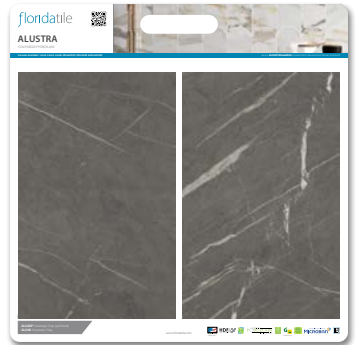

DDB BY COLOR

The Dealer Display Board (DDB) by Color program allows you to show multiple colors, sizes, and decorative trim pieces that are available for each product line. The DDB by Color Boards are packaged together as a single SKU by series and not available to purchase by an individual color board.

22" x 22"

30023DC	Ainslee Park	4 board set (not shown)	30047DC	Enchant (matte)	4 board set
30059DC	Alustra	5 board set	30048DC	Enchant (polished)	4 board set
48490	Berkshire	5 board set	30027DC	Indulge	6 board set
48918	Cellar	4 board set	30046DC	Local	5 board set
30045DC	Divinity	4 board set	30021DC	NY2LA	6 board set (not shown)
30054DC	Emotive	7 board set	49031	Sequence	4 board set (not shown)

30059DC Alustra