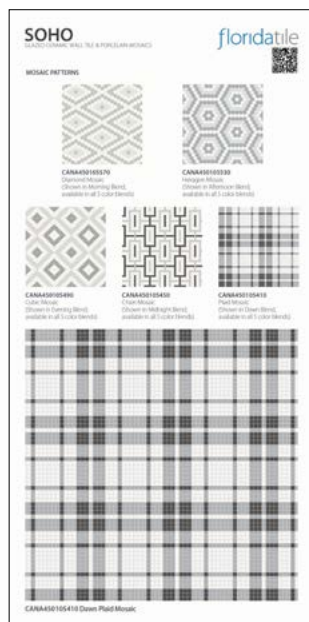

SOHO

55088CC Soho Field Tile
12" x 6.125"

SOHO

55188CC Soho Unglazed Hex Mosaics
12" x 6.125"

SOHO

55288CC Soho Solid Mosaics
12" x 6.125"

SOHO

55388CC Soho Patterned Mosaics
12" x 6.125"