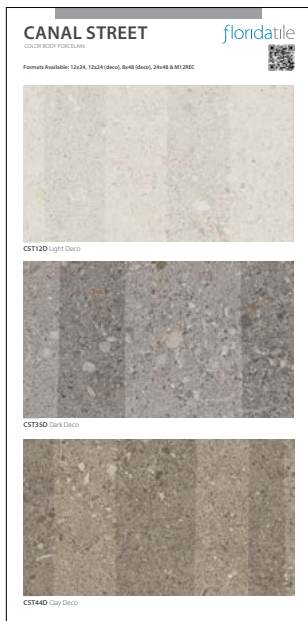

CANAL STREET

55169CC Deco
12" x 6.125"