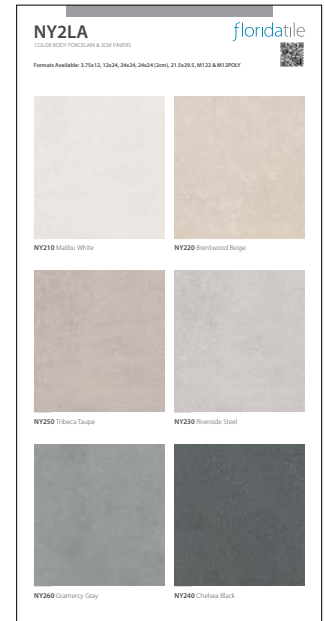

NY2LA

55079CC Colors
12" x 6.125"