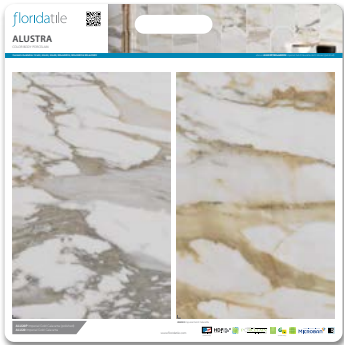

DDB BY COLOR

The Dealer Display Board (DDB) by Color program allows you to show multiple colors, sizes, and decorative trim pieces that are available for each product line. The DDB by Color Boards are packaged together as a single SKU by series and not available to purchase by an individual color board.

22" x 22"

30023DC	Ainslee Park	4 board set (not shown)	30047DC	Enchant (matte)	4 board set
30059DC	Alustra	5 board set	30048DC	Enchant (polished)	4 board set
48490	Berkshire	5 board set	30027DC	Indulge	6 board set
48918	Cellar	4 board set	30046DC	Local	5 board set
30045DC	Divinity	4 board set	30021DC	NY2LA	6 board set (not shown)
30054DC	Emotive	7 board set	49031	Sequence	4 board set (not shown)

30059DC Alustra