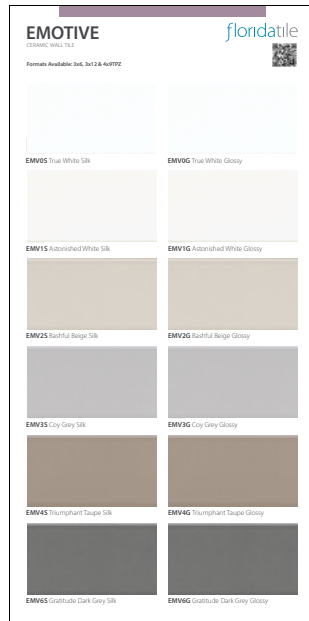

COLLECTION CARDS

EAST VILLAGE

EMOTIVE

EMOTIVE

EMOTIVE

EMOTIVE

FLUENT

GRAVITATE

HIGH RIDGE