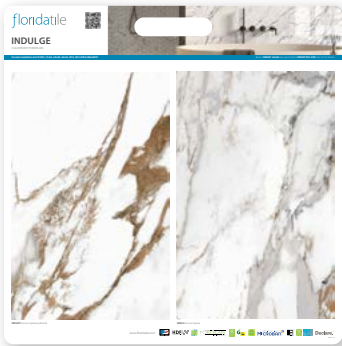

DDB BY COLOR

30027DC Indulge