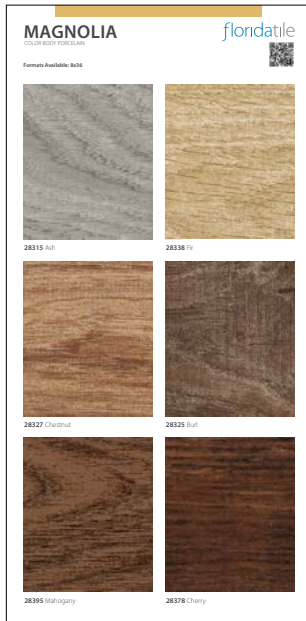

COLLECTION CARDS

MAGNOLIA

55071CC Colors
12" x 6.125"