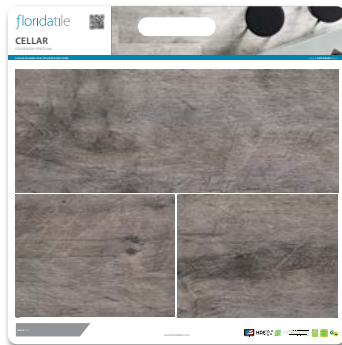

48918 Cellar