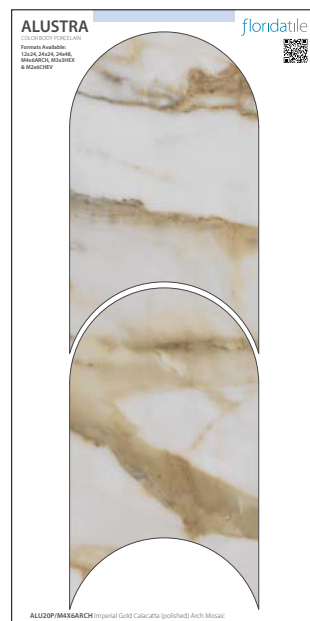

ALUSTRA

55559CC Imperial Gold Calacatta Arch Mosaic 12" x 6.125"