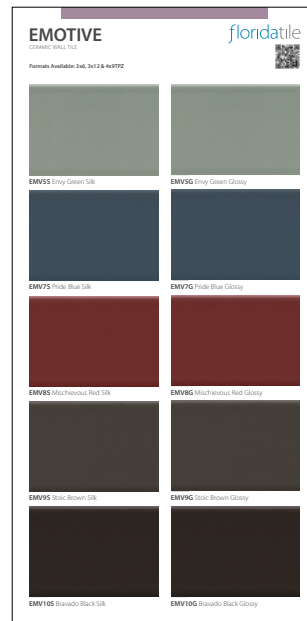

COLLECTION CARDS

EAST VILLAGE

EMOTIVE

EMOTIVE

EMOTIVE

EMOTIVE

FLUENT

GRAVITATE

HIGH RIDGE