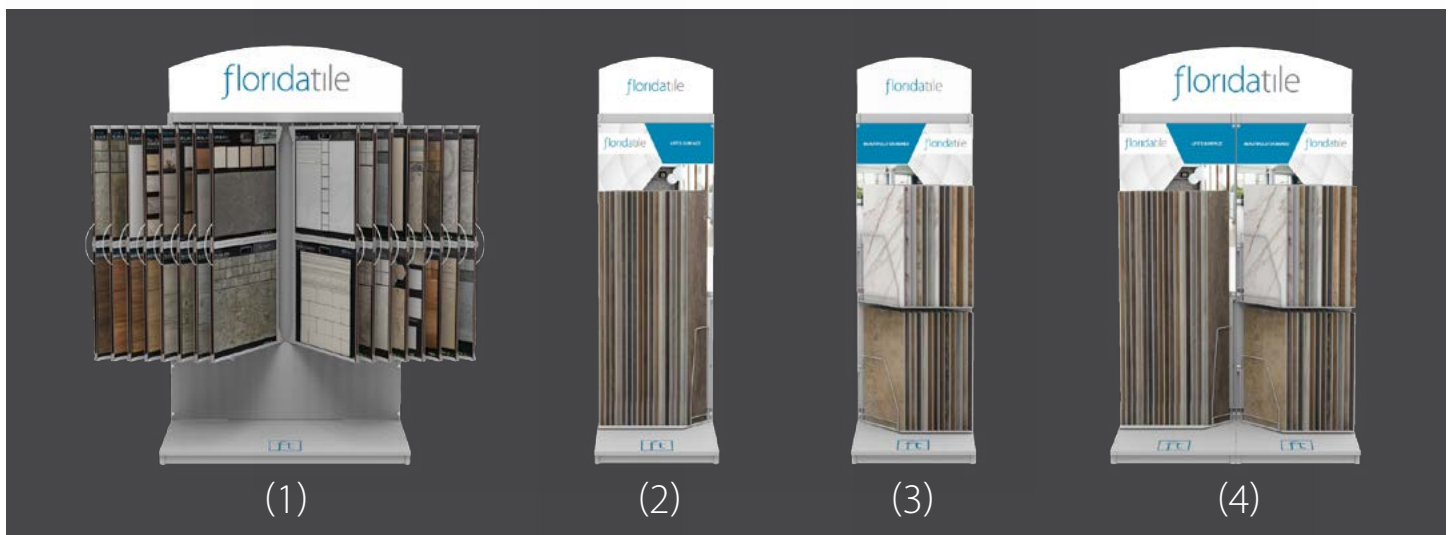

SHOWCASE DISPLAY

A **MODULAR** DISPLAY
FOR ANY SIZE SHOWROOM

64 DDBs
26 12" Tiles
17 Planks

note: All displays ship empty, all dealer boards and tiles sold separately.

CFTI211057V8

96.06" width x 25.56" depth x 80.48" height (with header)