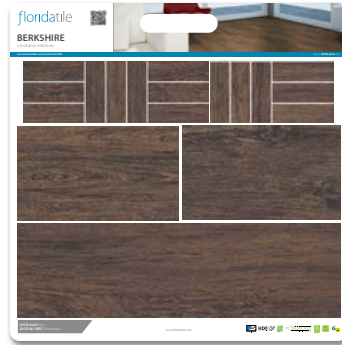

DDB BY COLOR

48490 Berkshire