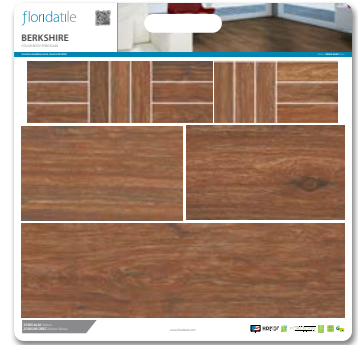

DDB BY COLOR

48490 Berkshire