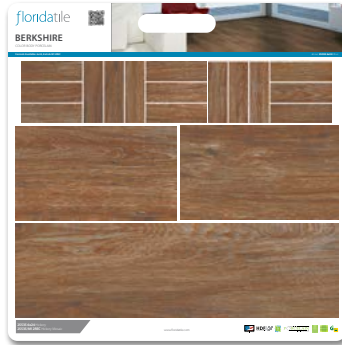

DDB BY COLOR

48490 Berkshire