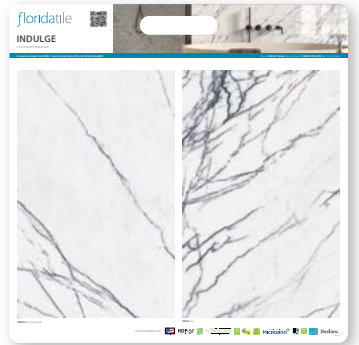

DDB BY COLOR

30027DC Indulge