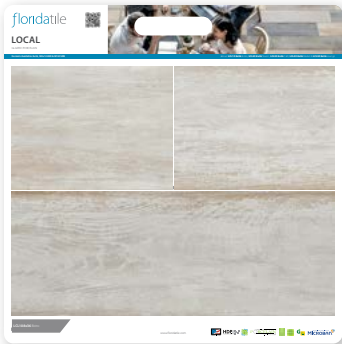

30046DC Local