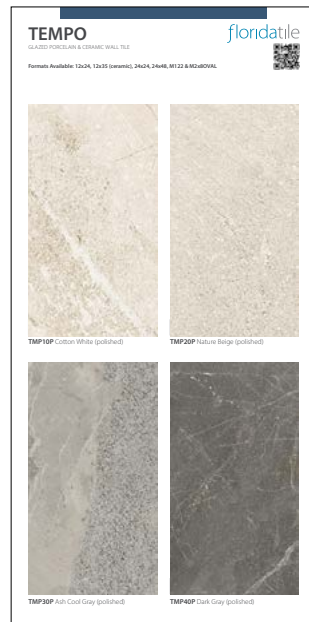

SONGBIRD

55091CC Colors
12" x 6.125"

STORIED

55090CC Colors
12" x 6.125"

COLLECTION CARDS

TEMPO

55039CC Matte
12" x 6.125"

TEMPO