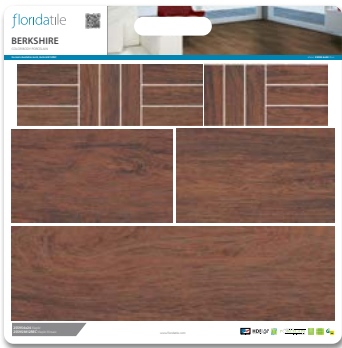

DDB BY COLOR

48490 Berkshire