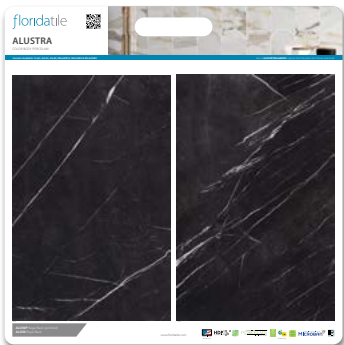

DDB BY COLOR

The Dealer Display Board (DDB) by Color program allows you to show multiple colors, sizes, and decorative trim pieces that are available for each product line. The DDB by Color Boards are packaged together as a single SKU by series and not available to purchase by an individual color board.

22" x 22"

30023DC	Ainslee Park	4 board set (not shown)	30047DC	Enchant (matte)	4 board set
30059DC	Alustra	5 board set	30048DC	Enchant (polished)	4 board set
48490	Berkshire	5 board set	30027DC	Indulge	6 board set
48918	Cellar	4 board set	30046DC	Local	5 board set
30045DC	Divinity	4 board set	30021DC	NY2LA	6 board set (not shown)
30054DC	Emotive	7 board set	49031	Sequence	4 board set (not shown)

30059DC Alustra