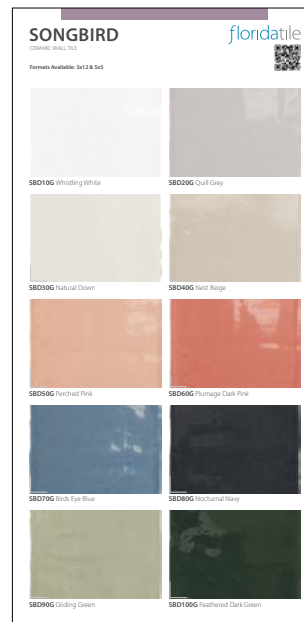

SONGBIRD

55091CC Colors
12" x 6.125"

STORIED

55090CC Colors
12" x 6.125"

COLLECTION CARDS

TEMPO

55039CC Matte
12" x 6.125"

TEMPO