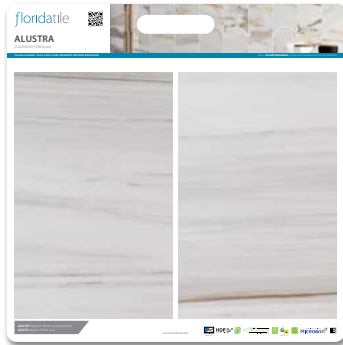

DDB BY COLOR

The Dealer Display Board (DDB) by Color program allows you to show multiple colors, sizes, and decorative trim pieces that are available for each product line. The DDB by Color Boards are packaged together as a single SKU by series and not available to purchase by an individual color board.

22" x 22"

30023DC	Ainslee Park	4 board set (not shown)	30047DC	Enchant (matte)	4 board set
30059DC	Alustra	5 board set	30048DC	Enchant (polished)	4 board set
48490	Berkshire	5 board set	30027DC	Indulge	6 board set
48918	Cellar	4 board set	30046DC	Local	5 board set
30045DC	Divinity	4 board set	30021DC	NY2LA	6 board set (not shown)
30054DC	Emotive	7 board set	49031	Sequence	4 board set (not shown)

30059DC Alustra