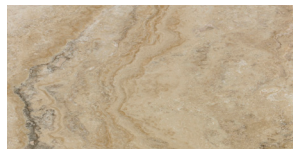

RUSTIC TRAVERTINE

NATURAL STONE

Pietra Viva

floridatile

Pietra Art

RUSTIC TRAVERTINE

BY *floridatile*

PietraArt, Florida Tile's line of natural stone offers, Rustic Travertine consisting of stone with only an "A" quality rating in the four best selling colors for the American market: Ivory, Walnut, Picasso and Scabos. The 8x8, 8x16, 16x16 & 16x24 are cut rather than fired, ensuring that the sizes are more consistent and exact. The surface is brushed then the edges are cut straight or chiseled for a rough hewn look to compliment any decor. These tiles may also be installed with or without a grout joint allowing for a more contemporary look. Pietra Art also coordinates with Pietra Art Medallions series and mosaics. See this extremely versatile collection of stone at a Florida Tile Dealer or Distributor near you, or at www.floridatile.com.

TM586/RSP12 Walnut

TM566/RSP12 Scabos

Shown on Cover: TM762 16x16 Scabos

Straight Edge/Brushed 8 x 8 • 8 x 16 • 16 x 16 • 16 x 24

TM721 8x16 Ivory

TM741 8x16 Picasso

TM781 8x16 Walnut

TM761 8x16 Scabos