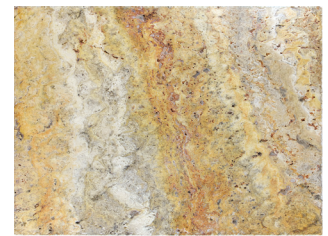

RUSTIC TRAVERTINE

NATURAL STONE

Pietra Viva

floridatile

Pietra Art

RUSTIC TRAVERTINE

BY *floridatile*

PietraArt, Florida Tile's line of natural stone offers, Rustic Travertine consisting of stone with only an "A" quality rating in the four best selling colors for the American market: Ivory, Walnut, Picasso and Scabos. The 8x8, 8x16, 16x16 & 16x24 are cut rather than fired, ensuring that the sizes are more consistent and exact. The surface is brushed then the edges are cut straight or chiseled for a rough hewn look to compliment any decor. These tiles may also be installed with or without a grout joint allowing for a more contemporary look. Pietra Art also coordinates with Pietra Art Medallions series and mosaics. See this extremely versatile collection of stone at a Florida Tile Dealer or Distributor near you, or at www.floridatile.com.

TM720 8x8 Ivory
TM722 16x16 Ivory

TM740 8x8 Picasso
TM742 16x16 Picasso

TM780 8x8 Walnut
TM782 16x16 Walnut

TM760 8x8 Scabos
TM762 16x16 Scabos

TM723 16x24 Ivory

TM743 16x24 Picasso

TM783 16x24 Walnut

TM763 16x24 Scabos