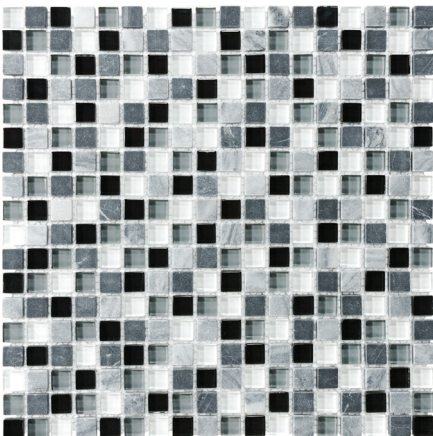

bliss

Pietra Art
Glass, Stone & Metal Mosaics

floridatile

mosaics **5/8" x 5/8"** 12" x 12" sheets (glass & stone)

NS344M125/8 Cabernet

NS342M125/8 Bamboo

NS341M125/8 Cappuccinno

NS343M125/8 Midnight