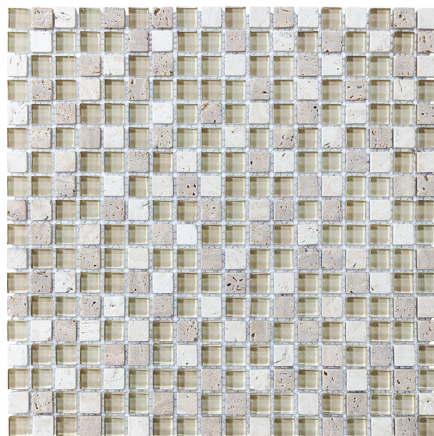

bliss

Pietra Art
Glass, Stone & Metal Mosaics

floridatile

mosaics **5/8" x 5/8"** 12" x 12" sheets (glass & stone)

NS344M125/8 Cabernet

NS342M125/8 Bamboo

NS341M125/8 Cappuccinno

NS343M125/8 Midnight

NS346M125/8 Waterfall

NS347M125/8 Iceland

NS340M125/8 Spa

NS345M125/8 Crème Bruléé

Shown on Front: **NS351RSP5/8** Cappuccinno

Shown: NS342M125/8 Bamboo

linear blend mosaics **rsp** (random sized pattern) 12" x 12" sheets (glass & stone)

NS354RSP5/8 Cabernet

NS352RSP5/8 Bamboo

NS351RSP5/8 Cappuccino

NS353RSP5/8 Midnight

NS356RSP5/8 Waterfall

NS357RSP5/8 Iceland

NS350RSP5/8 Spa

NS355RSP5/8 Crème Bruléé

NS357RSP5/8 Iceland Linear Blend

Pietra Art
BLISS
 BY *floridatile*

Typical Uses

PietraArt Bliss glass, stone and metal blends are decorative wall mosaics appropriate for all residential and commercial wall applications.