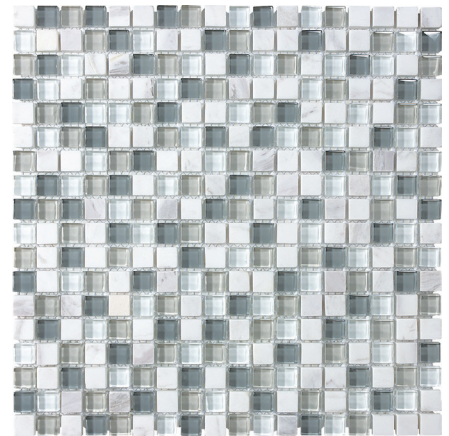

bliss

Pietra Art
Glass, Stone & Metal Mosaics

floridatile

mosaics **5/8" x 5/8"** 12" x 12" sheets (glass & stone)

NS344M125/8 Cabernet

NS342M125/8 Bamboo

NS341M125/8 Cappuccinno

NS343M125/8 Midnight

NS346M125/8 Waterfall

NS347M125/8 Iceland

NS340M125/8 Spa

NS345M125/8 Crème Bruléé

Shown on Front: **NS351RSP5/8** Cappuccinno

Shown: NS342M125/8 Bamboo

linear blend mosaics **rsp** (random sized pattern) 12" x 12" sheets (glass & stone)

NS357RSP5/8 Iceland Linear Blend

Pietra Art
BLISS
 BY *floridatile*

Typical Uses

PietraArt Bliss glass, stone and metal blends are decorative wall mosaics appropriate for all residential and commercial wall applications.