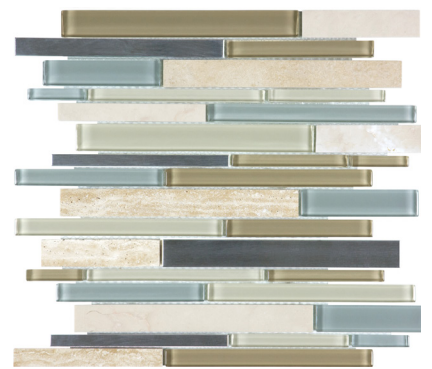

NS384RSP5/8 Sea Coast