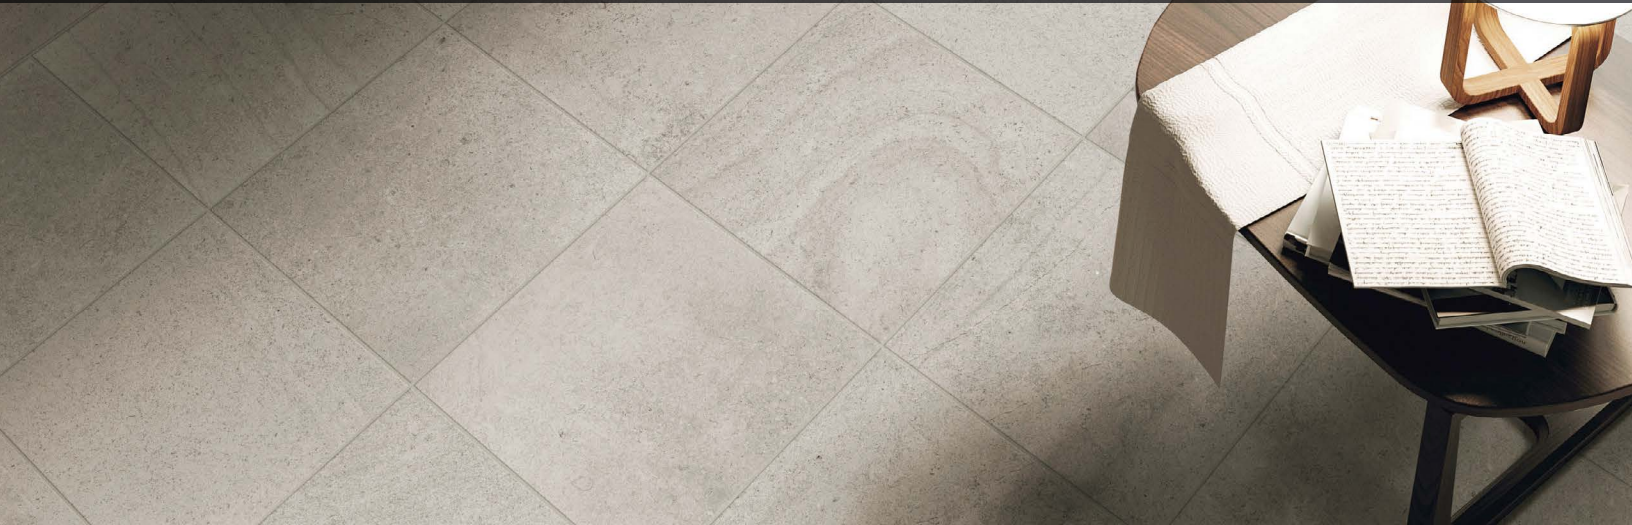

above: 29615 12x12 Roman Gray

Technical Specifications	Results¹
ANSI® A326.3²	Interior, Wet (IW) Mosaic Interior, Wet Plus (IW+)
Surface Hardness	7 Mohs
Break Strength	≥ 300 lbf. avg.
Water Absorption	≤ 0.5%³
Intended Use⁴	Residential & Light Commercial

¹ Values are offered in good faith as being accurate and typical of normal production. Due to the natural variation of raw materials and manufacturing processes, the values of the purchased product for any particular installation may vary.

² For more information, visit floridatile.com/productuseclassifications.

³ Average production value.

⁴ Please visit www.floridatile.com/intended-use for further details.

Field Tile Nominal Size (in)¹	Metric (cm)	Pcs./Sq Ft²	Thickness³	Edge
12x12	30x30	1	8mm	Pressed
12x24	30x60	.5	9mm	Pressed

¹ These values may vary from lot to lot.

² These values are based on actual sizes including the grout joint.

³ May not apply to textured surfaces or tiles with uneven back patterns such as mesh mounted mosaics.

Trim	Shape	SKU	Nominal Size (in)¹	Metric (cm)
Bullnose		P43C9	3x12	7.5x30

¹ These values may vary from lot to lot.

Typical Uses

Maltese^{DP} glazed porcelain floor and wall tile is appropriate for most residential and commercial wall, countertop, backsplash, and floor applications.

Notice: Not all flooring products are suitable for wet areas, specialized applications, or commercial use. Please refer to the American National Standard Specifications for Ceramic Tile (ANSI® A137.1) for ceramic, stone, and glass installation for specific usage and installation information.

This Florida Tile product will contribute to USGBC LEED® points and the ANSI® approved NAHB® Green Building Points.

Color Variation

V2 Slight Variation
Clearly distinguishable differences in texture and/or pattern with similar colors.

Color, texture, and finish variations may occur due to the nature of the product.

Notes:

Country of origin and other product features and characteristics are subject to change due to manufacturing efficiencies and other factors. See retailer or product packaging to verify country of origin and other product characteristics.

Color reproductions in this printed piece may vary from actual tile colors. Final selection should be made from actual tile samples.