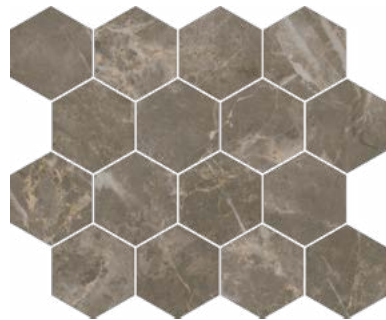

ENC40M3x3HEX

ENC4P/M3x3HEX (polished)
Charm Hexagon Mosaic