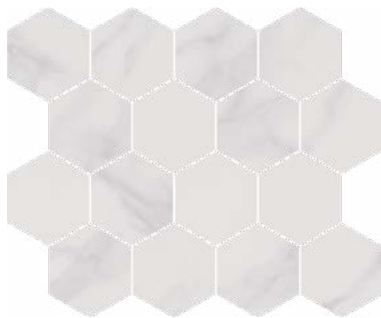

ENC10/M3x3HEX

ENC1P/M3x3HEX (polished)
Honesty Hexagon Mosaic

ENC1G/L2.4x12

Honesty Ingot Listello
Glossy Ceramic

*Enchant Honesty 12x24 Polished is 8mm.