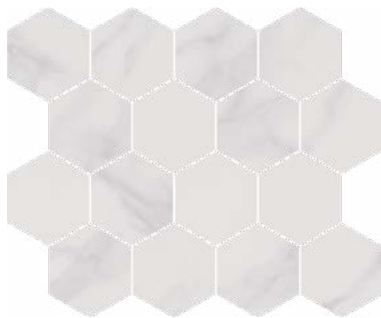

ENC10/M3x3HEX

ENC1P/M3x3HEX (polished)
Honesty Hexagon Mosaic

ENC1G/L2.4x12

Honesty Ingot Listello
Glossy Ceramic