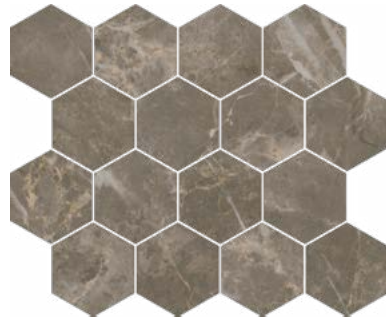

ENC40 Charm

ENC4P Charm (polished)

FIELD TILE FORMATS

3.75x12

12x24

MOSAIC & LISTELLO

ENC40/M122

Charm 36pc Mosaic
(matte only)