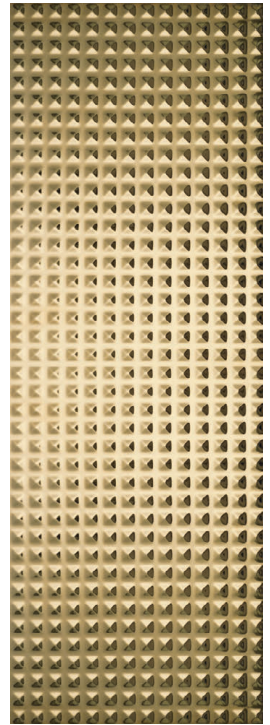

white shape
34404 14x39

CERAMIC
13.3mm
12mm
LINE UP
14 x 39

white lineup
34407 14x39

CERAMIC
11mm
10mm
MYSTERY
12 x 24

white mystery
34403 12x24

CERAMIC
12.8mm
9mm
DIAMOND
9 x 18

white diamond
34406 9x18 (pressed)

CERAMIC
13.4mm
12mm
ENIGMA
14 x 39

white enigma
34409 14x39

CERAMIC
13.5mm
12mm
PYRAMID
14 x 39

mirror enigma
34419 14x39

white pyramid
34408 14x39

mirror pyramid
34418 14x39

gold pyramid
34448 14x39

GLAMOUR