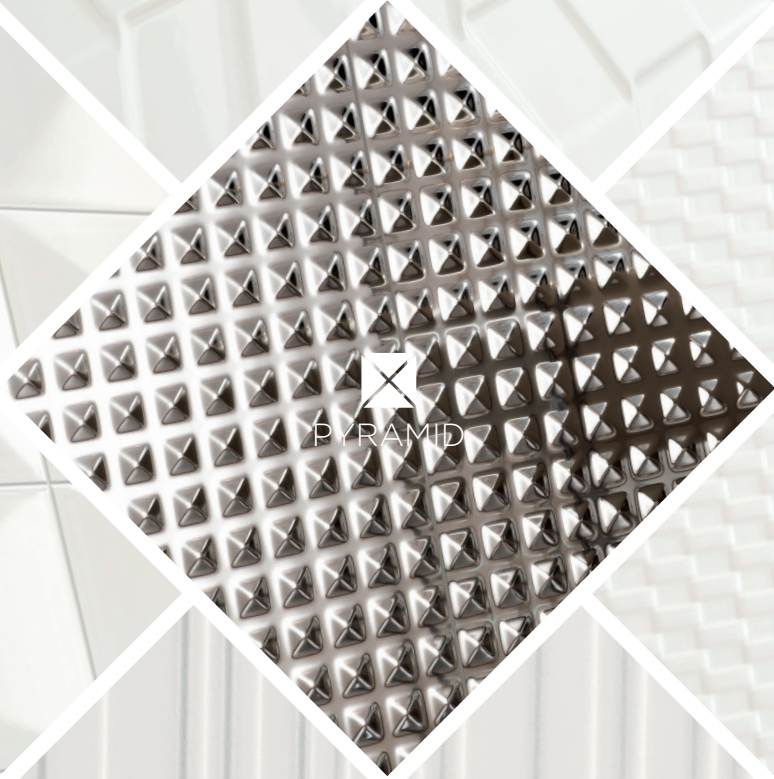

GLAMOUR

glazed porcelain floor & ceramic wall tile

floridatile

ENIGMA

DIAMOND

PYRAMID

MYSTERY

LINE UP

GLAMOUR
glazed porcelain floor & ceramic wall tile
by **floridatile**

White Brilliant | 34401 14x39
White Pearl | 34400 12x24

The Glamour collection from Florida Tile creates an allure and sophistication of timeless Hollywood and is the perfect answer for those seeking to add an element of drama to their environment.

In the spotlight is a 12x24 rectified semi-gloss, glazed white porcelain tile with a geometric microstructure that adds a subtle design accent, without sacrificing an easy-to-clean surface. Awaiting its close-up is a 12x12 sized 1x4 straight-stacked mesh mounted porcelain mosaic, an uncomplicated contemporary piece fitting perfectly within the look of the line.

white shape
34404 14x39

CERAMIC
13.3mm
12mm
LINE UP
14 x 39

white lineup
34407 14x39

CERAMIC
11mm
10mm
MYSTERY
12 x 24

white mystery
34403 12x24

CERAMIC
12.8mm
9mm
DIAMOND
9 x 18

white diamond
34406 9x18 (pressed)