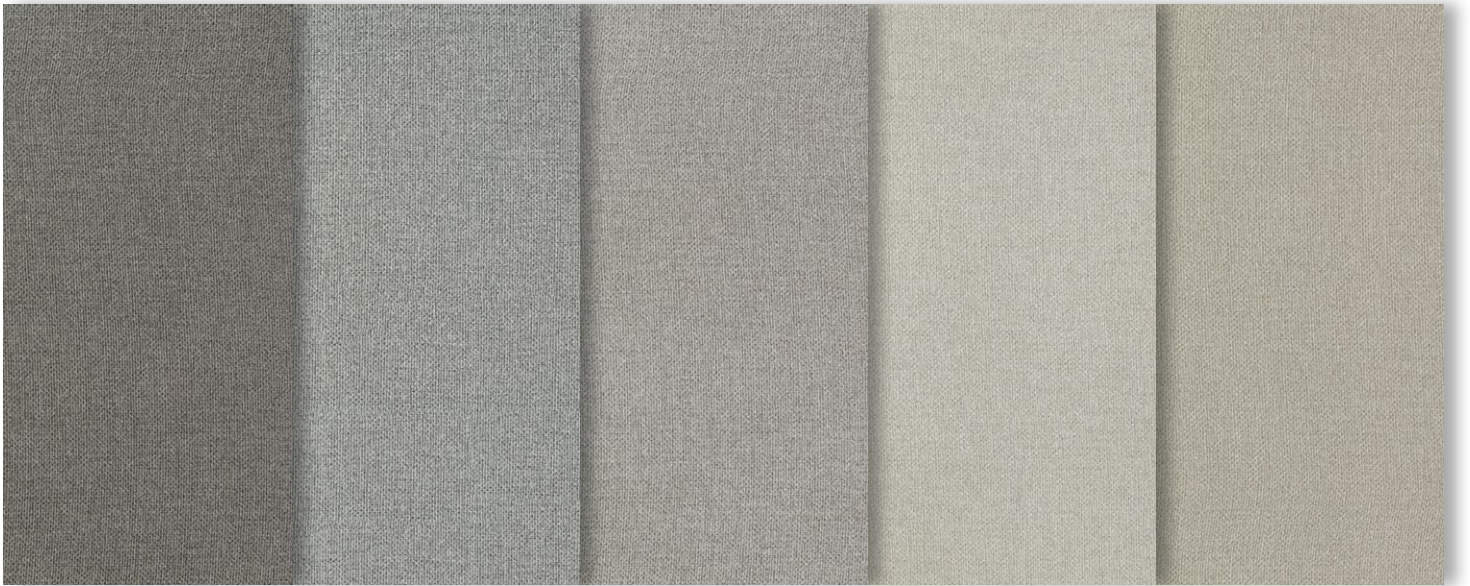

Color Palette

Style With Subtle Texture | Smooth Glaze | Microban® Technology

- Cultivate Inspiration
- Stimulate Creativity
- Sophisticate Your Space
- Express Unique Style