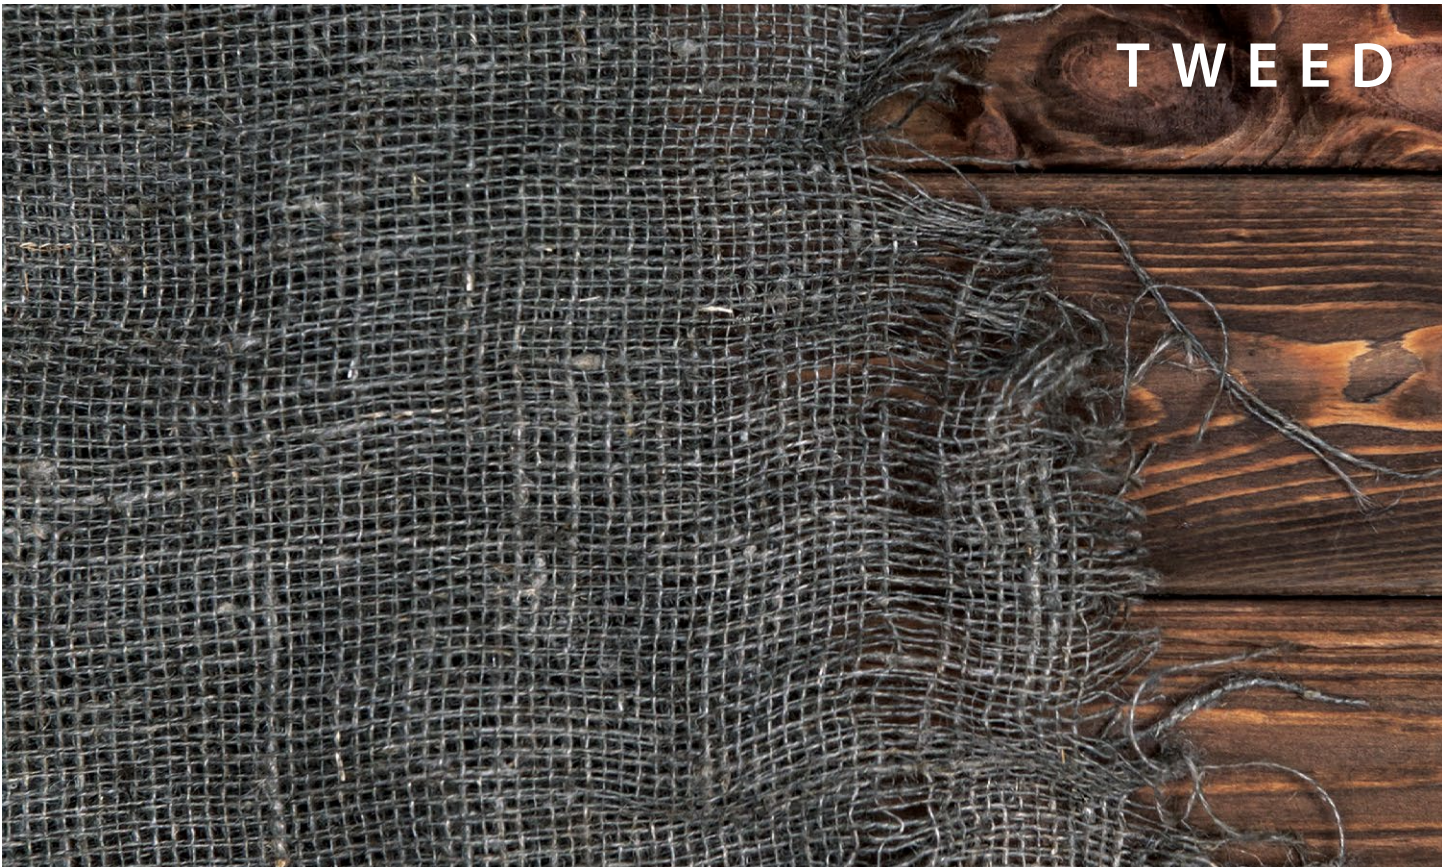

Shown on Left: 35316 12x24 & 24x24 Tweed, 35323 4x12 Burlap, 35323/M1x3STK Burlap Stack mosaic