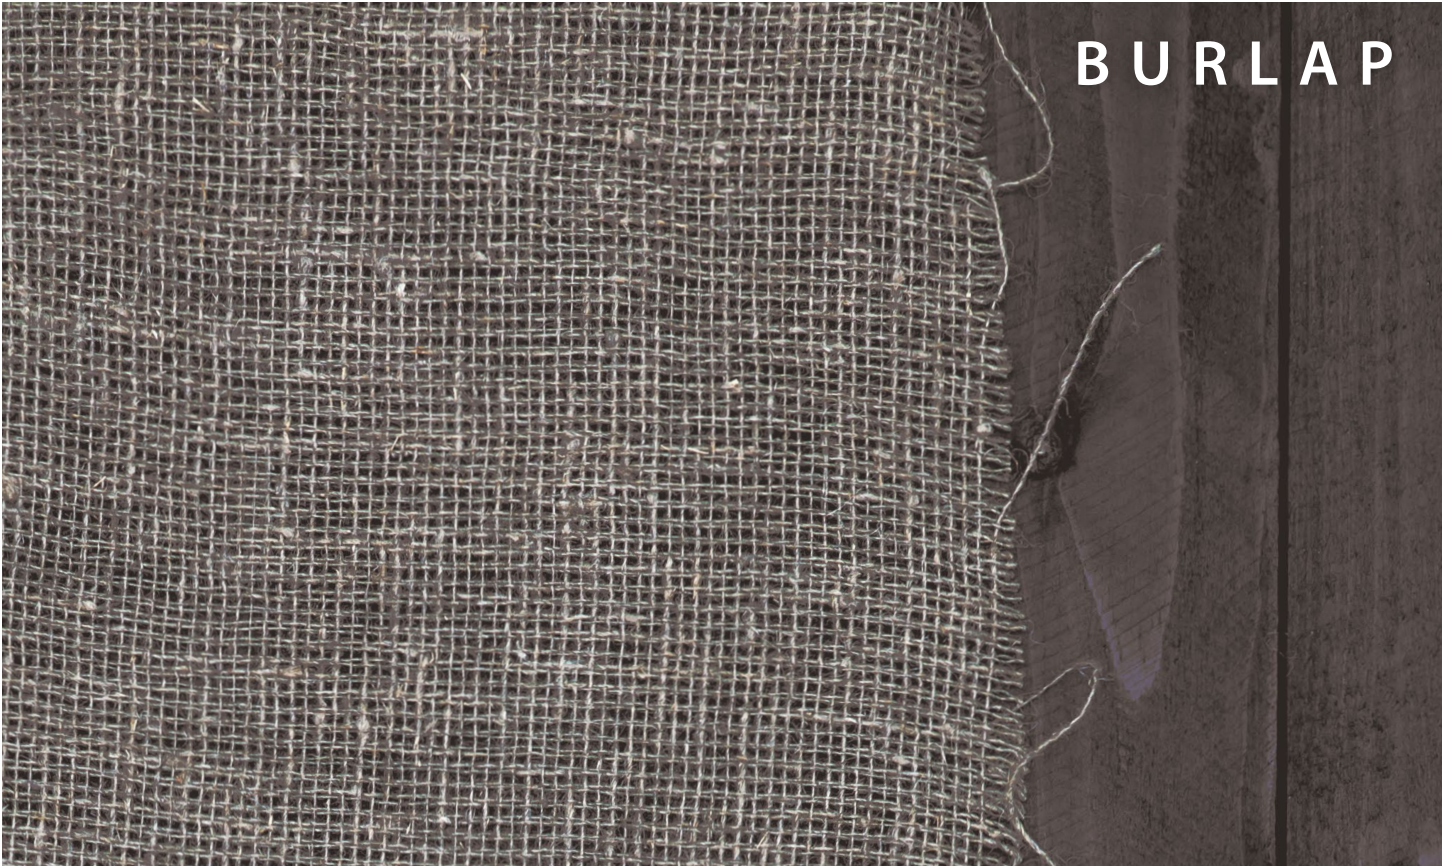

BURLAP

Shown on Left: 35323 24x24, 12x24 & 4x12 Burlap, 35307 4x12 Linen, 35313 4x12 Wool, 35316 4x12 Tweed