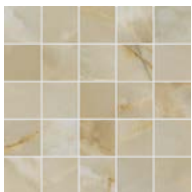

MOSAICS & INLAY WALL LINERS

ALU30/M12
Opulent Beige Onyx 25pc
(matte only)