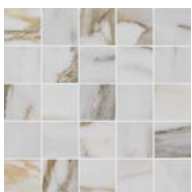

MOSAICS & INLAY WALL LINERS

ALU20/M12

Imperial Gold Calacatta 25pc
(matte only)