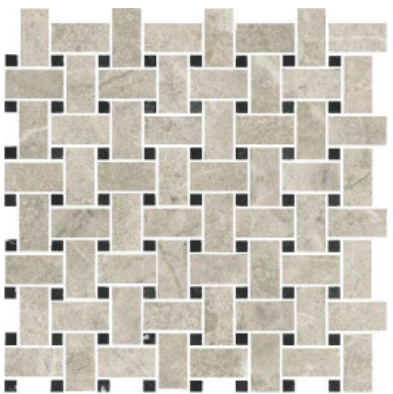

MAR60/M12BW
Honed Basketweave Mosaic
*MAR66 Polished (not shown)