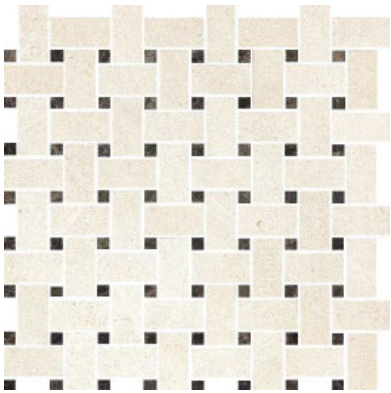

MAR36 3x9
Polished

MAR36 12x12
Polished

MAR36 12x24
Polished

MAR36 Polished
Product featured is for color only, size shown is unavailable.

MAR36/M12BW
Polished Basketweave Mosaic

MAR36/M12HEX
Polished Hexagon Mosaic

MAR36/RSP12
Polished Random Stack Mosaic

MAR36/CR2x12
Polished Chair Rail

MAR36/MR5/8x12
Polished Pencil

GIALLO

One of the more unique marbles in the PietraArt Premier Marble collection, Giallo embodies an intricate structure of swirling and striated tones ranging from cream to taupe to grey. With marble veining that is diverse yet harmonious, this graceful stone is beautifully complex and artfully impactful. Four corresponding mosaics in both polished and honed surfaces allow for the most creative choices for dynamic design.