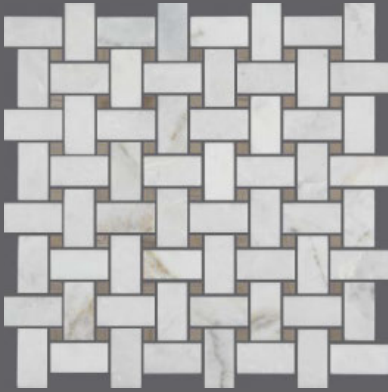

MAR10/M12BW
Honed Basketweave Mosaic
*MAR16 Polished (not shown)