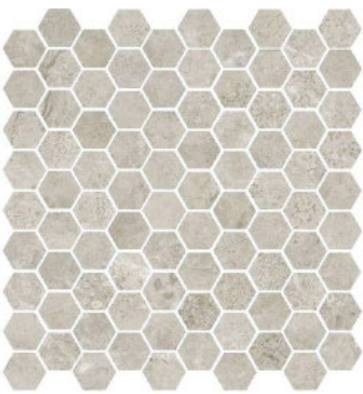

***MAR66** Polished (not shown)

MAR66 12x24 Polished

MAR60/M12BW
Honed Basketweave Mosaic
*MAR66 Polished (not shown)

MAR60/M12HEX
Honed Hexagon Mosaic
*MAR66 Polished (not shown)

MAR60/RSP12
Honed Random Stack Mosaic
*MAR66 Polished (not shown)

MAR60/CR2x12
Honed Chair Rail
*MAR66 Polished (not shown)

MAR60/MR5/8x12
Honed Pencil
*MAR66 Polished (not shown)

BABETO

Babeto is a stunning example of fluidity and motion. This favorite in the PietraArt Premier Marble collection offers fertile, linear striations blended with sporadic pockets of crystalline greys and accents of bronze cross veining. Babeto is a polished field tile in two formats accompanied by an ultramodern 36pc basketweave and random stack mosaic, plus a pencil liner for an easy and contemporary design solution.