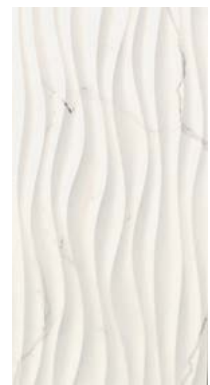

# GLOSSY CERAMIC WALL

---

**B635.0078.0951**  
**(35001) 14x39**  
Calacatta

**B629.0128.0951**  
**(35001) 14x27**  
Calacatta

**B639.0113.0951**  
**(35001) 5x14**  
Calacatta

**B663.0092.0011**  
**(35001)/M12HEX**  
Calacatta Hexagon Mosaic  
(matte & glossy mix)