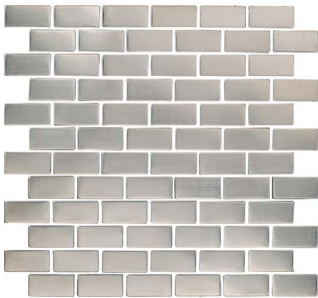

MetalArt MATRIX

STAINLESS STEEL ACCENTS & MOSAICS

floridatile

shown on front: **MT110/M12BW** Stainless Basketweave Mosaic

ACCENTS

MT110/L1/2x6
Stainless Edger 1/2x6

MT110/3x6
Stainless 3x6 Rectangle

MT110/4x4
Stainless 4x4 Square

MOSAICS

MT110/M12OCT
Stainless Octagon & Dots

MT110/M2x2
Stainless Medium Square

MT110/M1/2x4
Stainless Edger/Thin Brick

MT110/M12HEX
Stainless Small Hexagon

MT110/M1x2
Stainless Brick

MT110/M12PAR
Stainless Parquet