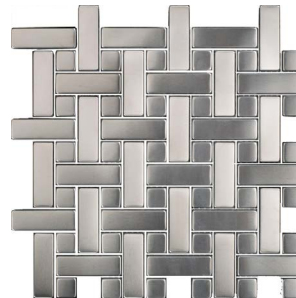

MetalArt MATRIX

STAINLESS STEEL ACCENTS & MOSAICS

floridatile

shown on front: **MT110/M12BW** Stainless Basketweave Mosaic

ACCENTS

MT110/L1/2x6
Stainless Edger 1/2x6

MT110/3x6
Stainless 3x6 Rectangle

MT110/4x4
Stainless 4x4 Square

MOSAICS

MT110/M12OCT
Stainless Octagon & Dots

MT110/M2x2
Stainless Medium Square

MT110/M1/2x4
Stainless Edger/Thin Brick

MT110/M12HEX
Stainless Small Hexagon

MT110/M1x2
Stainless Brick

MT110/M12PAR
Stainless Parquet

MT110/M12BW
Stainless Basketweave

| Technical Data | |
|----------------|---------------|
| Edge | Wrapped Metal |
| Thickness | 8mm |

| Color Variation | |
|-----------------|--|
| | <p>V1 Uniform Appearance Differences among pieces from the same production run are minimal.</p> |