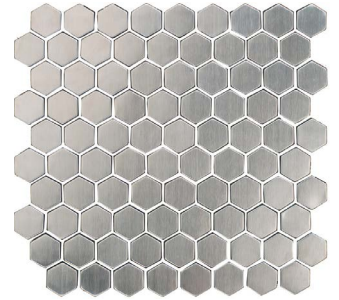

MetalArt MATRIX

STAINLESS STEEL ACCENTS & MOSAICS

floridatile

shown on front: **MT110/M12BW** Stainless Basketweave Mosaic

ACCENTS

MT110/L1/2x6
Stainless Edger 1/2x6

MT110/3x6
Stainless 3x6 Rectangle

MT110/4x4
Stainless 4x4 Square

MOSAICS

MT110/M12OCT
Stainless Octagon & Dots

MT110/M2x2
Stainless Medium Square

MT110/M1/2x4
Stainless Edger/Thin Brick

MT110/M12HEX
Stainless Small Hexagon

MT110/M1x2
Stainless Brick

MT110/M12PAR
Stainless Parquet

MT110/M12BW
Stainless Basketweave

| Technical Data | |
|----------------|---------------|
| Edge | Wrapped Metal |
| Thickness | 8mm |

| Color Variation | |
|-----------------|--|
| | <p>V1 Uniform Appearance Differences among pieces from the same production run are minimal.</p> |