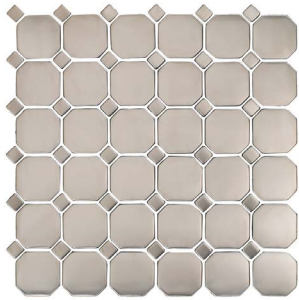

MetalArt MATRIX

STAINLESS STEEL ACCENTS & MOSAICS

floridatile

shown on front: **MT110/M12BW** Stainless Basketweave Mosaic

ACCENTS

MT110/L1/2x6
Stainless Edger 1/2x6

MT110/3x6
Stainless 3x6 Rectangle

MT110/4x4
Stainless 4x4 Square

MOSAICS

MT110/M12OCT
Stainless Octagon & Dots

MT110/M2x2
Stainless Medium Square

MT110/M1/2x4
Stainless Edger/Thin Brick

MT110/M12HEX
Stainless Small Hexagon

MT110/M1x2
Stainless Brick

MT110/M12PAR
Stainless Parquet

MT110/M12BW
Stainless Basketweave

| Technical Data | |
|----------------|---------------|
| Edge | Wrapped Metal |
| Thickness | 8mm |

| Color Variation | |
|-----------------|--|
| | <p>V1 Uniform Appearance Differences among pieces from the same production run are minimal.</p> |