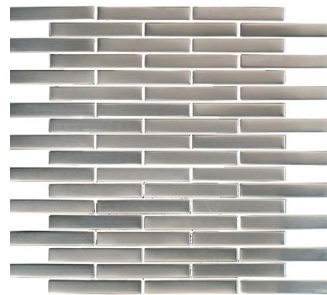

MetalArt MATRIX

STAINLESS STEEL ACCENTS & MOSAICS

floridatile

shown on front: **MT110/M12BW** Stainless Basketweave Mosaic

ACCENTS

MT110/L1/2x6
Stainless Edger 1/2x6

MT110/3x6
Stainless 3x6 Rectangle

MT110/4x4
Stainless 4x4 Square

MOSAICS

MT110/M12OCT
Stainless Octagon & Dots

MT110/M2x2
Stainless Medium Square

MT110/M1/2x4
Stainless Edger/Thin Brick

MT110/M12HEX
Stainless Small Hexagon

MT110/M1x2
Stainless Brick

MT110/M12PAR
Stainless Parquet

MT110/M12BW
Stainless Basketweave

| Technical Data | |
|----------------|---------------|
| Edge | Wrapped Metal |
| Thickness | 8mm |

| Color Variation | |
|-----------------|--|
| | <p>V1 Uniform Appearance Differences among pieces from the same production run are minimal.</p> |