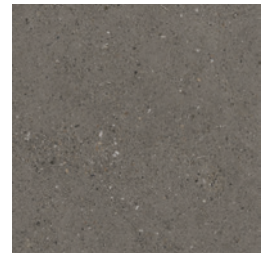

# CANAL STREET

COLOR BODY PORCELAIN

**CST10**  
Levee White

**CST20**  
Café Light Gray

**CST30**  
French Gray

**CST40**  
Spanish Clay

**CST50**  
Black Bayou