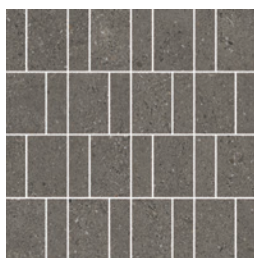

MOSAICS

CST50/M12REC
Black Bayou 32pc