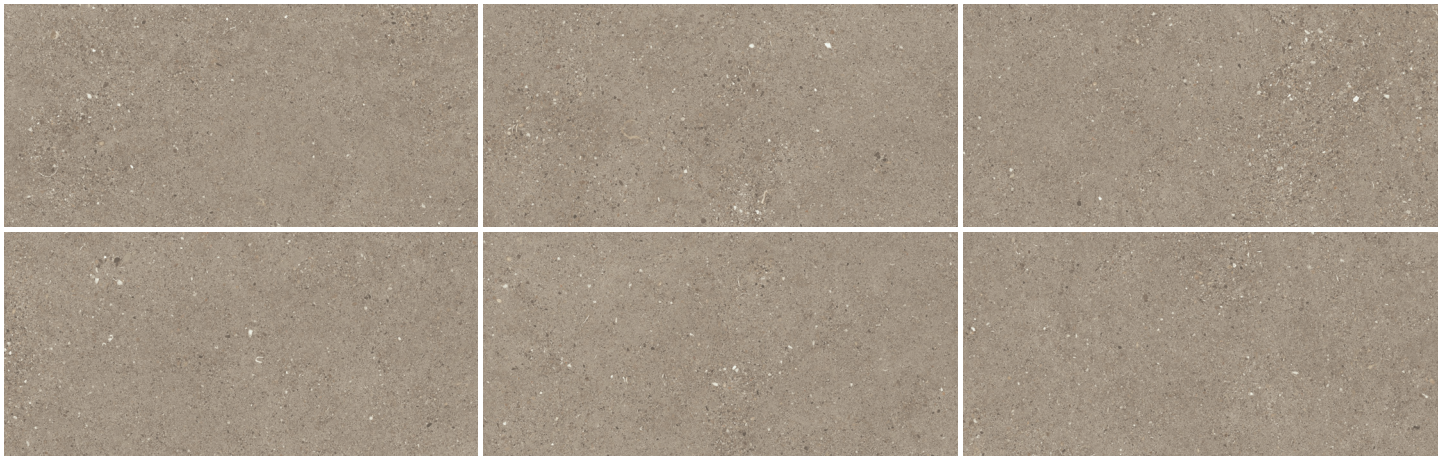

SPANISH CLAY

CST40
Spanish Clay

FIELD TILE FORMATS

DECOS